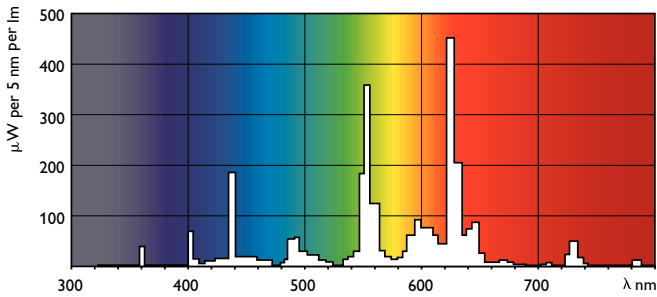

## Dimensional drawing

Product	D (max)	A (max)	B (max)	B (min)	C (max)
28 W G5 Warm white Linear fluorescent tube	17,0 mm	1.149,0 mm	1.156,1 mm	1.153,7 mm	1.163,2 mm

## Photometric data

Spectral Power Distribution Colour - TL5 Essential 28W/830 1SL/40