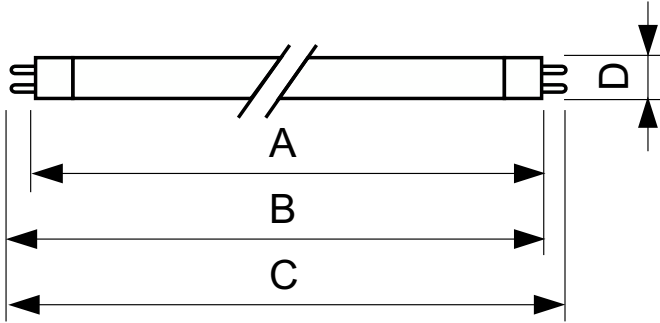

TL5 Essential HE Super 80

28 W G5 Warm white Linear fluorescent tube

Philips TL5 Essential Super80 is a new fluorescent lamp which provides home users and professional end-users an aesthetic miniaturized lighting solution with high reliability at low price.

Warnings and Safety

- 20,000 hours lifetime (50% survival point, 3 hour cycle) with preheat ballast which is ENEC compliant. Lifetime performance may differ on non-ENEC compliant ballasts.

Product data

Informasi Umum		Kontrol dan Peredupan	
Tutup-Dasar	G5	Dapat diredupkan	Tidak
Nominal masa pakai	15.000 jam		
Teknis Lampu		Mekanis dan Housing	
Kode Warna	830 [CCT of 3000K]	Bentuk Bohlam	T5
Flux Cahaya	2.900 lm		
Penandaan Warna	Warm White (WW)	Penyetujuan dan Aplikasi	
Daya Penerangan (terukur) (Nom)	94 lm/W	Penggunaan Energi kWh/1000 h	31 kWh
Suhu Warna Terkorelasi (Nom)	3000 K	Kandungan Merkuri (Hg) (Nom)	2,0 mg
Indeks renderasi warna (CRI)	82		
Pengoperasian dan Kelistrikan		Data Produk	
Konsumsi Daya	27,8 W	Nama produk pesanan	28 W G5 Warm white Linear fluorescent tube
Arus Lampu (Nom)	0,170 A	Nama lengkap produk	28 W G5 Warm white Linear fluorescent tube
		Kode produk lengkap	871150057043755
		Kode urutan	927926783058
		No. Material (12NC)	927926783058
		Berat Bersih	88,500 g
		EAN/UPC - Produk/Kantung	8711500570437

TL5 Essential HE Super 80

Numerator - Pak per kotak bagian luar	40
EAN/UPC - Kantung	8711500570444

Dimensional drawing

Product	D (max)	A (max)	B (max)	B (min)	C (max)
28 W G5 Warm white Linear fluorescent tube	17,0 mm	1.149,0 mm	1.156,1 mm	1.153,7 mm	1.163,2 mm

Photometric data

Spectral Power Distribution Colour - TL5 Essential 28W/830 1SL/40