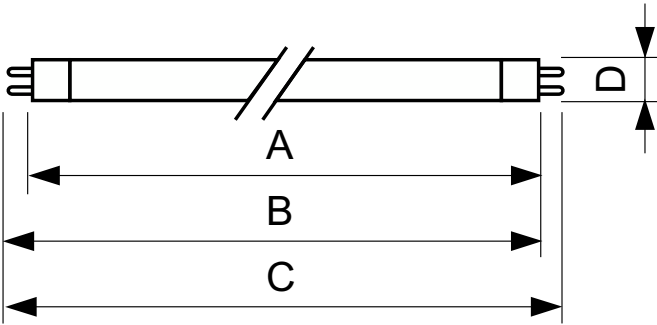

TL5 Essential HE Super 80

28 W G5 Cool white Linear fluorescent tube

Philips TL5 Essential Super80 is a new fluorescent lamp which provides home users and professional end-users an aesthetic miniaturized lighting solution with high reliability at low price.

Warnings and Safety

- 20,000 hours lifetime (50% survival point, 3 hour cycle) with preheat ballast which is ENEC compliant. Lifetime performance may differ on non-ENEC compliant ballasts.

Product data

General Information		Controls and Dimming	
Cap-Base	G5	Dimmable	No
Nominal lifetime	15,000 hour(s)		
Light Technical		Mechanical and Housing	
Color Code	840 [CCT of 4000K]	Bulb Shape	T5
Luminous Flux	2,900 lm		
Color Designation	Cool White (CW)	Approval and Application	
Luminous Efficacy (rated) (Nom)	94 lm/W	Mercury (Hg) Content (Nom)	2.0 mg
Correlated Color Temperature (Nom)	4000 K	Energy Consumption kWh/1000 h	31 kWh
Color rendering index (CRI)	82		
Operating and Electrical		Product Data	
Power Consumption	27.8 W	Order product name	28 W G5 Cool white Linear fluorescent tube
Lamp Current (Nom)	0.170 A	Full product name	28 W G5 Cool white Linear fluorescent tube
		Full product code	871150057045155
		Order code	927926784058
		Material Nr. (12NC)	927926784058
		Numerator - Quantity Per Pack	1
		Net Weight (Piece)	87.000 g

TL5 Essential HE Super 80

EAN/UPC - Product/Case	8711500570451
Numerator - Packs per outer box	40
EAN/UPC - Case	8711500570468

Dimensional drawing

Product	D (max)	A (max)	B (max)	B (min)	C (max)
28 W G5 Cool white Linear fluorescent tube	17.0 mm	1,149.0 mm	1,156.1 mm	1,153.7 mm	1,163.2 mm

Photometric data

Spectral Power Distribution Colour - TL5 Essential 28W/840 1SL/40