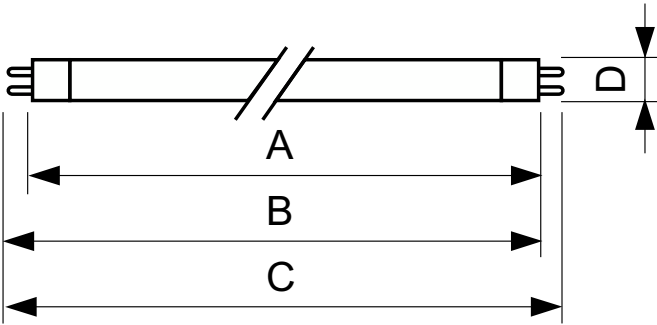

### Product data

General Information		Controls and Dimming	
Cap-Base	G5	Dimmable	No
Nominal lifetime	15,000 hour(s)		
Light Technical		Mechanical and Housing	
Color Code	840 [CCT of 4000K]	Bulb Shape	T5
Luminous Flux	2,900 lm		
Luminous Efficacy (rated) (Nom)	94 lm/W	Approval and Application	
Color Designation	Cool White (CW)	Mercury (Hg) Content (Nom)	2.0 mg
Correlated Color Temperature (Nom)	4000 K	Energy Consumption kWh/1000 h	31 kWh
Color rendering index (CRI)	82		
Operating and Electrical		Product Data	
Power Consumption	27.8 W	Order product name	28 W G5 Cool white Linear fluorescent tube
Lamp Current (Nom)	0.170 A	Full product name	28 W G5 Cool white Linear fluorescent tube
		Full product code	871150057045155
		Order code	927926784058
		Material Nr. (12NC)	927926784058
		Numerator - Quantity Per Pack	1
		Net Weight (Piece)	87.000 g

## Dimensional drawing

Product	D (max)	A (max)	B (max)	B (min)	C (max)
28 W G5 Cool white Linear fluorescent tube	17.0 mm	1,149.0 mm	1,156.1 mm	1,153.7 mm	1,163.2 mm