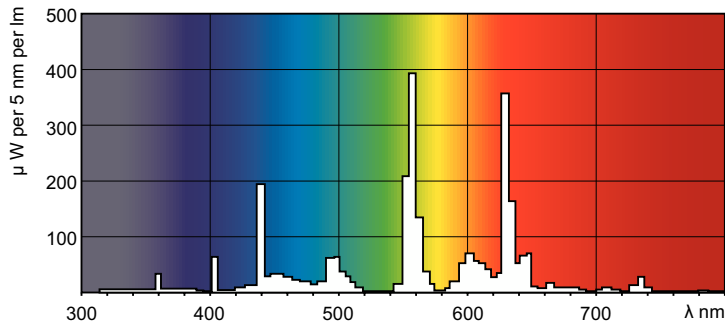

### Product data

General Information		Controls and Dimming	
Cap-Base	G5	Dimmable	No
Nominal lifetime	15,000 hour(s)		
Light Technical		Mechanical and Housing	
Color Code	840 [CCT of 4000K]	Bulb Shape	T5
Luminous Flux	2,900 lm		
Luminous Efficacy (rated) (Nom)	94 lm/W	Approval and Application	
Color Designation	Cool White (CW)	Mercury (Hg) Content (Nom)	2.0 mg
Correlated Color Temperature (Nom)	4000 K	Energy Consumption kWh/1000 h	31 kWh
Color rendering index (CRI)	82		
Operating and Electrical		Product Data	
Power Consumption	27.8 W	Order product name	28 W G5 Cool white Linear fluorescent tube
Lamp Current (Nom)	0.170 A	Full product name	28 W G5 Cool white Linear fluorescent tube
		Full product code	871150057045155
		Order code	927926784058
		Material Nr. (12NC)	927926784058
		Numerator - Quantity Per Pack	1
		Net Weight (Piece)	87.000 g

## Dimensional drawing

Product	D (max)	A (max)	B (max)	B (min)	C (max)
28 W G5 Cool white Linear fluorescent tube	17.0 mm	1,149.0 mm	1,156.1 mm	1,153.7 mm	1,163.2 mm

## Photometric data

Spectral Power Distribution Colour - TL5 Essential 28W/840 1SL/40