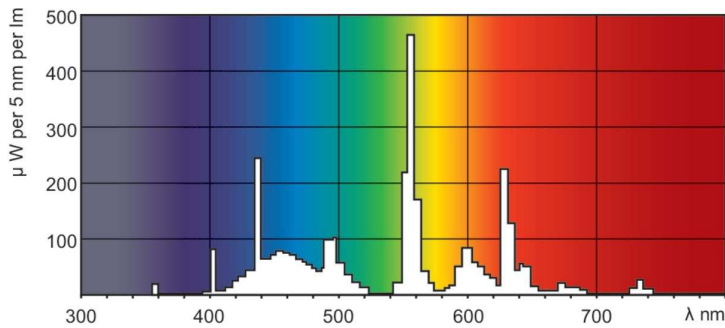

Product Data	
Order product name	28 W G5 Cool daylight Linear fluorescent tube
Full product name	28 W G5 Cool daylight Linear fluorescent tube
Full product code	871150057047555
Order code	927926786558
Material Nr. (12NC)	927926786558
Numerator - Quantity Per Pack	1

## Dimensional drawing

Product	D (max)	A (max)	B (max)	B (min)	C (max)
28 W G5 Cool daylight Linear fluorescent tube	17.0 mm	1,149.0 mm	1,156.1 mm	1,153.7 mm	1,163.2 mm

## Photometric data

Spectral Power Distribution Colour - TL5 Essential 28W/865 1SL/40