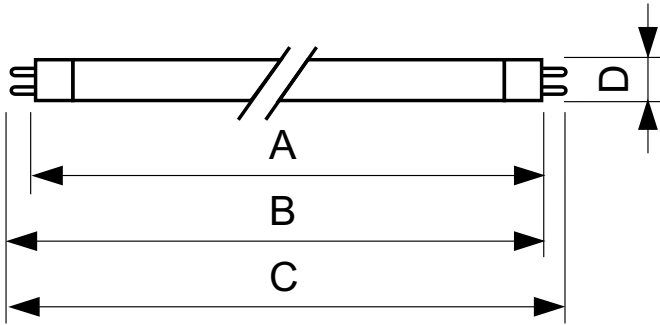

Operating and Electrical	
Power Consumption	27.8 W
Lamp Current (Nom)	0.170 A

Controls and Dimming	
Dimmable	No

Mechanical and Housing	
Bulb Shape	T5
Net Weight (Piece)	88.500 g

Approval and Application	
Mercury (Hg) Content (Nom)	2.0 mg
Energy Consumption kWh/1000 h	31 kWh

Product Data	
Order product name	28 W G5 Cool daylight Linear fluorescent tube
Full product name	28 W G5 Cool daylight Linear fluorescent tube
Full product code	871150057047555
Order code	927926786558
Material Nr. (12NC)	927926786558
Numerator - Quantity Per Pack	1

## Dimensional drawing

Product	D (max)	A (max)	B (max)	B (min)	C (max)
28 W G5 Cool daylight Linear fluorescent tube	17.0 mm	1,149.0 mm	1,156.1 mm	1,153.7 mm	1,163.2 mm