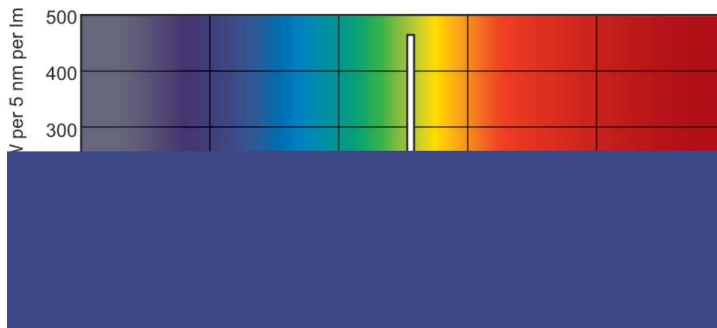

Product data

General Information		Controls and Dimming	
Cap-Base	G5	Dimmable	No
Nominal lifetime	15,000 hour(s)		
Light Technical		Mechanical and Housing	
Color Code	865 [CCT of 6500K]	Bulb Shape	T5
Luminous Flux	2,700 lm		
Color Designation	Cool Daylight	Approval and Application	
Correlated Color Temperature (Nom)	6500 K	Mercury (Hg) Content (Nom)	2.0 mg
Luminous Efficacy (rated) (Nom)	94 lm/W	Energy Consumption kWh/1000 h	31 kWh
Color rendering index (CRI)	82		
Operating and Electrical		Product Data	
Power Consumption	27.8 W	Order product name	TL5 Essential 28W/865 1SL/40
Lamp Current (Nom)	0.170 A	Full product name	TL5 Essential 28W/865 1SL/40
		Full product code	871150057047555
		Order code	927926786558
		Material Nr. (12NC)	927926786558

Product	D (max)	A (max)	B (max)	B (min)	C (max)
TL5 Essential 28W/865 1SL/40	17.0 mm	1,149.0 mm	1,156.1 mm	1,153.7 mm	1,163.2 mm

Photometric data

Spectral Power Distribution Colour - TL5 Essential 28W/865 1SL/40