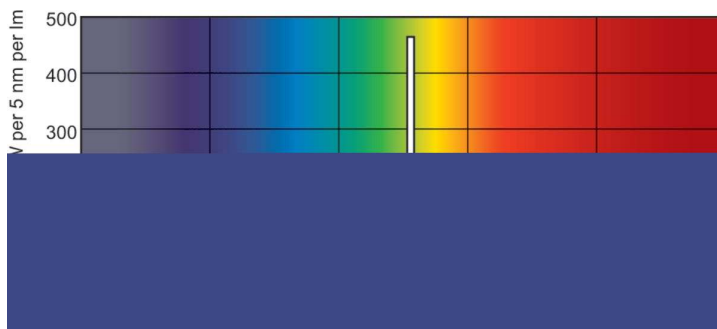

Product data

General Information	
Cap-Base	G5
Nominal lifetime	15,000 hour(s)
Light Technical	
Color Code	865 [CCT of 6500K]
Luminous Flux	2,700 lm
Luminous Efficacy (rated) (Nom)	94 lm/W
Color Designation	Cool Daylight
Correlated Color Temperature (Nom)	6500 K
Color rendering index (CRI)	82
Operating and Electrical	
Power Consumption	27.8 W
Lamp Current (Nom)	0.170 A

Controls and Dimming	
Dimmable	No
Mechanical and Housing	
Bulb Shape	T5
Approval and Application	
Mercury (Hg) Content (Nom)	2.0 mg
Energy Consumption kWh/1000 h	31 kWh
Product Data	
Order product name	28 W G5 Cool daylight Linear fluorescent tube
Full product name	28 W G5 Cool daylight Linear fluorescent tube
Full product code	871150057047555
Order code	927926786558
Material Nr. (12NC)	927926786558

Dimensional drawing

Product	D (max)	A (max)	B (max)	B (min)	C (max)
28 W G5 Cool daylight Linear fluorescent tube	17.0 mm	1,149.0 mm	1,156.1 mm	1,153.7 mm	1,163.2 mm

Photometric data

Spectral Power Distribution Colour - TL5 Essential 28W/865 1SL/40