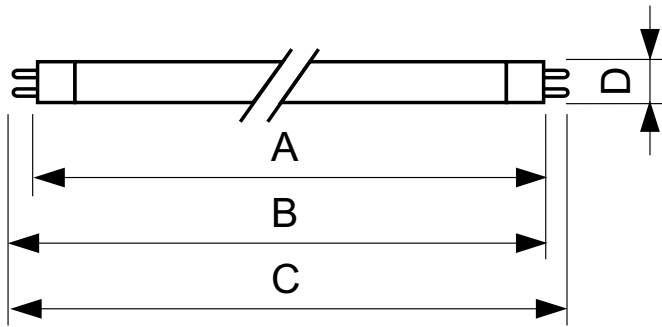

Product data

General Information		Controls and Dimming	
Cap-Base	G5	Dimmable	No
Nominal lifetime	15,000 hour(s)		
Light Technical		Mechanical and Housing	
Color Code	865 [CCT of 6500K]	Bulb Shape	T5
Luminous Flux	2,700 lm		
Color Designation	Cool Daylight	Approval and Application	
Correlated Color Temperature (Nom)	6500 K	Mercury (Hg) Content (Nom)	2.0 mg
Luminous Efficacy (rated) (Nom)	94 lm/W	Energy Consumption kWh/1000 h	31 kWh
Color rendering index (CRI)	82		
Operating and Electrical		Product Data	
Power Consumption	27.8 W	Order product name	TL5 Essential 28W/865 1SL/40
Lamp Current (Nom)	0.170 A	Full product name	TL5 Essential 28W/865 1SL/40
		Full product code	871150057047555
		Order code	927926786558
		Material Nr. (12NC)	927926786558

Product	D (max)	A (max)	B (max)	B (min)	C (max)
TL5 Essential 28W/865 1SL/40	17.0 mm	1,149.0 mm	1,156.1 mm	1,153.7 mm	1,163.2 mm

Photometric data

Spectral Power Distribution Colour - TL5 Essential 28W/865 1SL/40