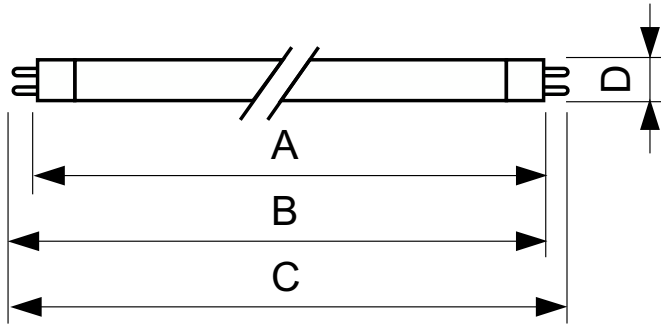

Product data

General Information	
Cap-Base	G5
Nominal lifetime	15,000 hour(s)
Light Technical	
Color Code	865 [CCT of 6500K]
Luminous Flux	2,700 lm
Luminous Efficacy (rated) (Nom)	94 lm/W
Color Designation	Cool Daylight
Correlated Color Temperature (Nom)	6500 K
Color rendering index (CRI)	82
Operating and Electrical	
Power Consumption	27.8 W
Lamp Current (Nom)	0.170 A

Controls and Dimming	
Dimmable	No
Mechanical and Housing	
Bulb Shape	T5
Approval and Application	
Mercury (Hg) Content (Nom)	2.0 mg
Energy Consumption kWh/1000 h	31 kWh
Product Data	
Order product name	28 W G5 Cool daylight Linear fluorescent tube
Full product name	28 W G5 Cool daylight Linear fluorescent tube
Full product code	871150057047555
Order code	927926786558
Material Nr. (12NC)	927926786558

Dimensional drawing

Product	D (max)	A (max)	B (max)	B (min)	C (max)
28 W G5 Cool daylight Linear fluorescent tube	17.0 mm	1,149.0 mm	1,156.1 mm	1,153.7 mm	1,163.2 mm

Photometric data

Spectral Power Distribution Colour - TL5 Essential 28W/865 1SL/40