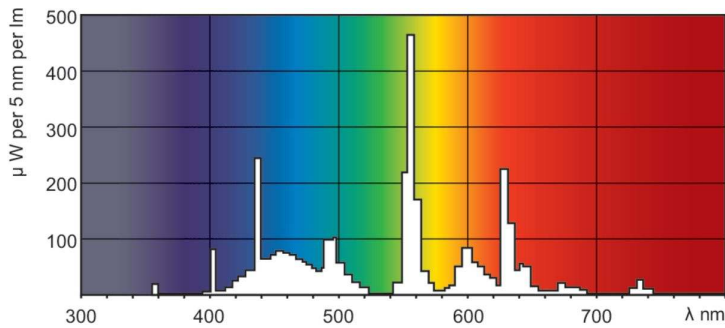

### Product data

General Information		Controls and Dimming	
Cap-Base	G5	Dimmable	No
Nominal lifetime	15,000 hour(s)		
Light Technical		Mechanical and Housing	
Color Code	865 [CCT of 6500K]	Bulb Shape	T5
Luminous Flux	2,700 lm		
Color Designation	Cool Daylight	Approval and Application	
Luminous Efficacy (rated) (Nom)	94 lm/W	Mercury (Hg) Content (Nom)	2.0 mg
Correlated Color Temperature (Nom)	6500 K	Energy Consumption kWh/1000 h	31 kWh
Color rendering index (CRI)	82		
Operating and Electrical		Product Data	
Power Consumption	27.8 W	Order product name	28 W G5 Cool daylight Linear fluorescent tube
Lamp Current (Nom)	0.170 A	Full product name	28 W G5 Cool daylight Linear fluorescent tube
		Full product code	871150057047555
		Order code	927926786558
		Material Nr. (12NC)	927926786558
		Numerator - Quantity Per Pack	1
		Net Weight (Piece)	88.500 g

## Dimensional drawing

Product	D (max)	A (max)	B (max)	B (min)	C (max)
28 W G5 Cool daylight Linear fluorescent tube	17.0 mm	1,149.0 mm	1,156.1 mm	1,153.7 mm	1,163.2 mm

## Photometric data

Spectral Power Distribution Colour - TL5 Essential 28W/865 1SL/40