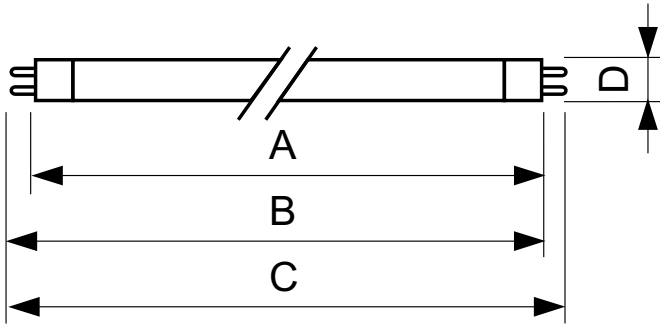

### Product data

General Information		Controls and Dimming	
Cap-Base	G5	Dimmable	No
Nominal lifetime	15,000 hour(s)		
Light Technical		Mechanical and Housing	
Color Code	865 [CCT of 6500K]	Bulb Shape	T5
Luminous Flux	2,700 lm		
Luminous Efficacy (rated) (Nom)	94 lm/W	Approval and Application	
Color Designation	Cool Daylight	Mercury (Hg) Content (Nom)	2.0 mg
Correlated Color Temperature (Nom)	6500 K	Energy Consumption kWh/1000 h	31 kWh
Color rendering index (CRI)	82		
Operating and Electrical		Product Data	
Power Consumption	27.8 W	Order product name	28 W G5 Cool daylight Linear fluorescent tube
Lamp Current (Nom)	0.170 A	Full product name	28 W G5 Cool daylight Linear fluorescent tube
		Full product code	871150057047555
		Order code	927926786558
		Material Nr. (12NC)	927926786558
		Numerator - Quantity Per Pack	1
		Net Weight (Piece)	88.500 g

## Dimensional drawing

Product	D (max)	A (max)	B (max)	B (min)	C (max)
28 W G5 Cool daylight Linear fluorescent tube	17.0 mm	1,149.0 mm	1,156.1 mm	1,153.7 mm	1,163.2 mm