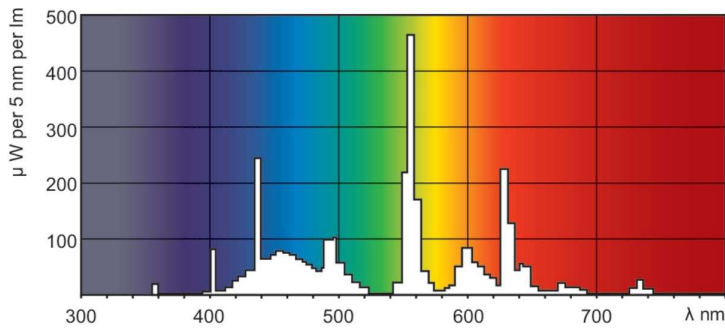

### Product data

General Information		Controls and Dimming	
Cap-Base	G5	Dimmable	No
Nominal lifetime	15,000 hour(s)		
Light Technical		Mechanical and Housing	
Color Code	865 [CCT of 6500K]	Bulb Shape	T5
Luminous Flux	2,700 lm		
Luminous Efficacy (rated) (Nom)	94 lm/W	Approval and Application	
Color Designation	Cool Daylight	Mercury (Hg) Content (Nom)	2.0 mg
Correlated Color Temperature (Nom)	6500 K	Energy Consumption kWh/1000 h	31 kWh
Color rendering index (CRI)	82		
Operating and Electrical		Product Data	
Power Consumption	27.8 W	Order product name	28 W G5 Cool daylight Linear fluorescent tube
Lamp Current (Nom)	0.170 A	Full product name	28 W G5 Cool daylight Linear fluorescent tube
		Full product code	871150057047555
		Order code	927926786558
		Material Nr. (12NC)	927926786558
		Numerator - Quantity Per Pack	1
		Net Weight (Piece)	88.500 g

## Dimensional drawing

Product	D (max)	A (max)	B (max)	B (min)	C (max)
28 W G5 Cool daylight Linear fluorescent tube	17.0 mm	1,149.0 mm	1,156.1 mm	1,153.7 mm	1,163.2 mm

## Photometric data

Spectral Power Distribution Colour - TL5 Essential 28W/865 1SL/40