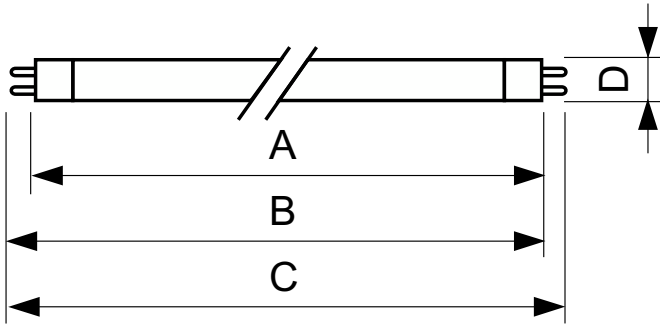

TL5 Essential HE Super 80

28 W G5 Cool daylight Linear fluorescent tube

Philips TL5 Essential Super80 is a new fluorescent lamp which provides home users and professional end-users an aesthetic miniaturized lighting solution with high reliability at low price.

Warnings and Safety

- 20,000 hours lifetime (50% survival point, 3 hour cycle) with preheat ballast which is ENEC compliant. Lifetime performance may differ on non-ENEC compliant ballasts.

Product data

Informasi Umum		Kontrol dan Peredupan	
Tutup-Dasar	G5	Dapat diredupkan	Tidak
Nominal masa pakai	15.000 jam		
Teknis Lampu		Mekanis dan Housing	
Kode Warna	865 [CCT of 6500K]	Bentuk Bohlam	T5
Flux Cahaya	2.700 lm		
Penandaan Warna	Cool Daylight	Penyetujuan dan Aplikasi	
Daya Penerangan (terukur) (Nom)	94 lm/W	Kandungan Merkuri (Hg) (Nom)	2,0 mg
Suhu Warna Terkorelasi (Nom)	6500 K	Penggunaan Energi kWh/1000 h	31 kWh
Indeks renderasi warna (CRI)	82		
Pengoperasian dan Kelistrikan		Data Produk	
Konsumsi Daya	27,8 W	Nama produk pesanan	28 W G5 Cool daylight Linear fluorescent tube
Arus Lampu (Nom)	0,170 A	Nama lengkap produk	28 W G5 Cool daylight Linear fluorescent tube
		Kode produk lengkap	871150057047555
		Kode urutan	927926786558
		No. Material (12NC)	927926786558
		Numerator - Jumlah Per Pak	1
		Berat Bersih (Bagian)	88,500 g

TL5 Essential HE Super 80

EAN/UPC - Produk/Kantung	8711500570475
Numerator - Pak per kotak bagian luar	40
EAN/UPC - Kantung	8711500570482

Dimensional drawing

Product	D (max)	A (max)	B (max)	B (min)	C (max)
28 W G5 Cool daylight Linear fluorescent tube	17,0 mm	1.149,0 mm	1.156,1 mm	1.153,7 mm	1.163,2 mm

Photometric data

Spectral Power Distribution Colour - TL5 Essential 28W/865 1SL/40