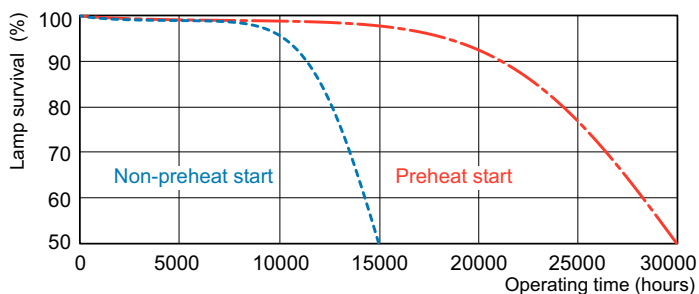

Lebensdauer

Life expectancy diagram - 3 hour cycle