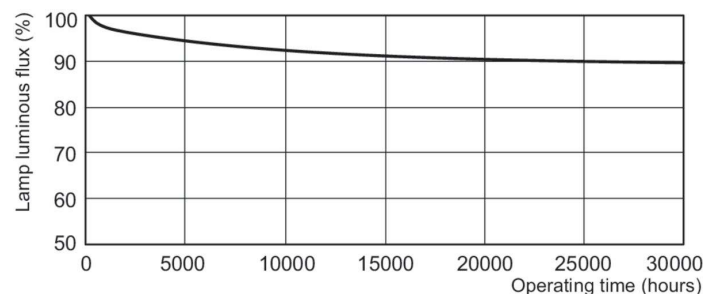

Lumen Maintenance Diagram - MASTER TL5 HO Secura 80W/840 UNP/40