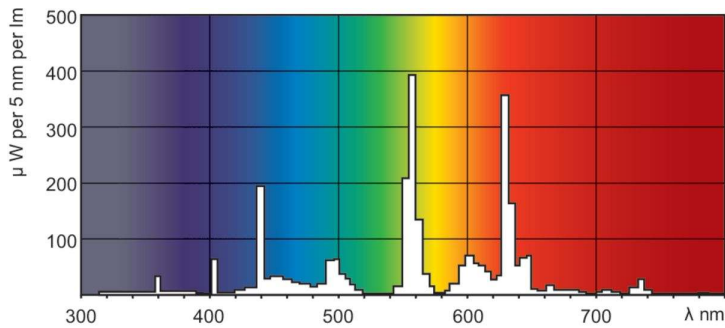

Product data

General Information	
Cap-Base	2GX13
Nominal lifetime	12.000 hour(s)
Flux measurement reference	Sphere
Light Technical	
Color Code	840 [CCT of 4000K]
Luminous Flux	1,800 lm
Color Designation	Cool White (CW)
Chromaticity Coordinate X (Nom)	0.38
Chromaticity Coordinate Y (Nom)	0.38
Correlated Color Temperature (Nom)	4000 K
Luminous Efficacy (rated) (Nom)	82 lm/W
Color rendering index (CRI)	81
Operating and Electrical	
Power Consumption	23.5 W
Lamp Current (Nom)	0.300 A

MASTER TL5 Circular

EAN/UPC - Product/Case	8711500642219
Numerator - Packs per outer box	10
EAN/UPC - Case	8711500642226

Dimensional drawing

Product	D (max)	D (min)	E (min)	E (max)	I (min)	I (max)
22 W Cool white Circular fluorescent	18 mm	14 mm	220 mm	230 mm	187 mm	197 mm

Photometric data

Spectral Power Distribution Colour - MASTER TL5 Circular 22W/840 1CT/10

Lifetime

Life expectancy diagram - 3 hour cycle

Life expectancy diagram - 12 hour cycle

MASTER TL5 Circular

Lifetime

Lumen Maintenance Diagram - MASTER TL5 Circular 22W/840 1CT/10