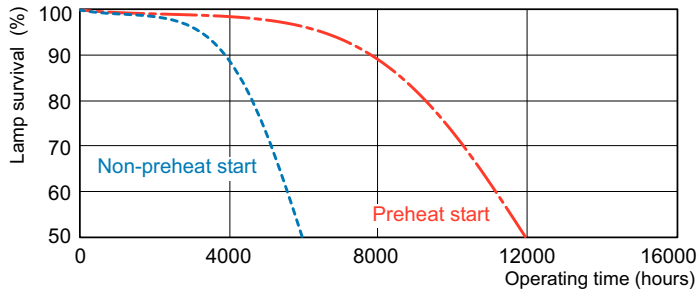

Product data

General Information	
Cap-Base	2GX13
Nominal lifetime	12.000 hour(s)
Flux measurement reference	Sphere
Light Technical	
Color Code	840 [CCT of 4000K]
Luminous Flux	1,800 lm
Color Designation	Cool White (CW)
Chromaticity Coordinate X (Nom)	0.38
Chromaticity Coordinate Y (Nom)	0.38
Correlated Color Temperature (Nom)	4000 K
Luminous Efficacy (rated) (Nom)	82 lm/W
Color rendering index (CRI)	81
Operating and Electrical	
Power Consumption	23.5 W
Lamp Current (Nom)	0.300 A

Photometric data

Spectral Power Distribution Colour - MASTER TL5 Circular 22W/840 1CT/10

Lifetime

Life expectancy diagram - 3 hour cycle

Life expectancy diagram - 12 hour cycle

MASTER TL5 Circular

Lifetime

Lumen Maintenance Diagram - MASTER TL5 Circular 22W/840 1CT/10