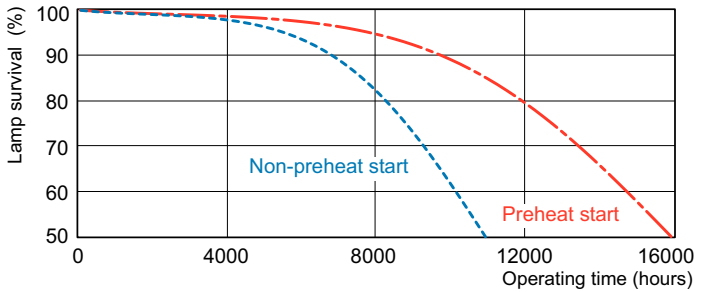

Product data

General Information	
Cap-Base	2GX13
Nominal lifetime	12.000 hour(s)
Flux measurement reference	Sphere
Light Technical	
Color Code	840 [CCT of 4000K]
Luminous Flux	1,800 lm
Color Designation	Cool White (CW)
Chromaticity Coordinate X (Nom)	0.38
Chromaticity Coordinate Y (Nom)	0.38
Correlated Color Temperature (Nom)	4000 K
Luminous Efficacy (rated) (Nom)	82 lm/W
Color rendering index (CRI)	81
Operating and Electrical	
Power Consumption	23.5 W
Lamp Current (Nom)	0.300 A

Photometric data

Spectral Power Distribution Colour - MASTER TL5 Circular 22W/840 1CT/10

Lifetime

Life expectancy diagram - 3 hour cycle

Life expectancy diagram - 12 hour cycle

MASTER TL5 Circular

Lifetime

Lumen Maintenance Diagram - MASTER TL5 Circular 22W/840 1CT/10