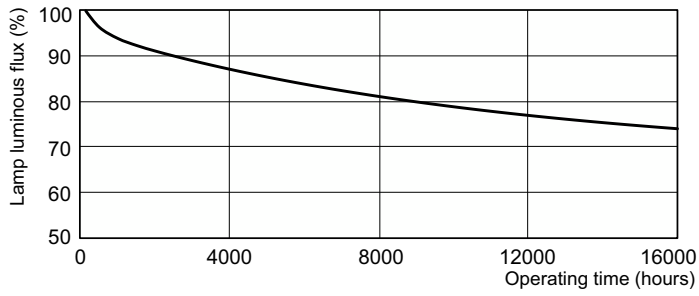

Product data

General Information	
Cap-Base	2GX13
Nominal lifetime	12.000 hour(s)
Flux measurement reference	Sphere
Light Technical	
Color Code	840 [CCT of 4000K]
Luminous Flux	1,800 lm
Color Designation	Cool White (CW)
Chromaticity Coordinate X (Nom)	0.38
Chromaticity Coordinate Y (Nom)	0.38
Correlated Color Temperature (Nom)	4000 K
Luminous Efficacy (rated) (Nom)	82 lm/W
Color rendering index (CRI)	81
Operating and Electrical	
Power Consumption	23.5 W
Lamp Current (Nom)	0.300 A

Photometric data

Spectral Power Distribution Colour - MASTER TL5 Circular 22W/840 1CT/10

Lifetime

Life expectancy diagram - 3 hour cycle

Life expectancy diagram - 12 hour cycle

MASTER TL5 Circular

Lifetime

Lumen Maintenance Diagram - MASTER TL5 Circular 22W/840 1CT/10