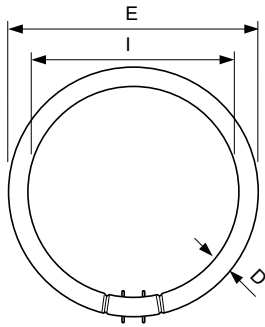

Product data

General Information	
Cap-Base	2GX13
Nominal lifetime	12.000 hour(s)
Flux measurement reference	Sphere
Light Technical	
Color Code	840 [CCT of 4000K]
Luminous Flux	1,800 lm
Color Designation	Cool White (CW)
Chromaticity Coordinate X (Nom)	0.38
Chromaticity Coordinate Y (Nom)	0.38
Correlated Color Temperature (Nom)	4000 K
Luminous Efficacy (rated) (Nom)	82 lm/W
Color rendering index (CRI)	81
Operating and Electrical	
Power Consumption	23.5 W
Lamp Current (Nom)	0.300 A

Controls and Dimming	
Dimmable	Yes
Mechanical and Housing	
Bulb Shape	C-T5
Net Weight (Piece)	80.000 g
Approval and Application	
Energy Efficiency Class	G
Mercury (Hg) Content (Max)	4 mg
Mercury (Hg) Content (Nom)	4 mg
Energy Consumption kWh/1000 h	24 kWh
EPREL Registration Number	423619

Product Data	
Order product name	22 W Cool white Circular fluorescent
Full product name	22 W Cool white Circular fluorescent
Full product code	871150064221925
Order code	927965084013
Material Nr. (12NC)	927965084013
Numerator - Quantity Per Pack	1

MASTER TL5 Circular

EAN/UPC - Product/Case	8711500642219
Numerator - Packs per outer box	10
EAN/UPC - Case	8711500642226

Dimensional drawing

Product	D (max)	D (min)	E (min)	E (max)	I (min)	I (max)
22 W Cool white Circular fluorescent	18 mm	14 mm	220 mm	230 mm	187 mm	197 mm