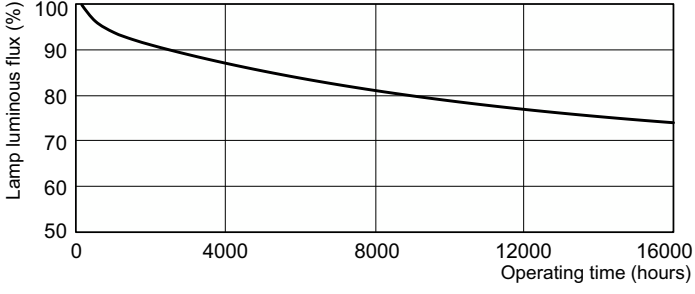

MASTER TL5 Dairesel

Kullanım Ömrü

Lumen Maintenance Diagram - MASTER TL5 Circular 22W/840 1CT/10