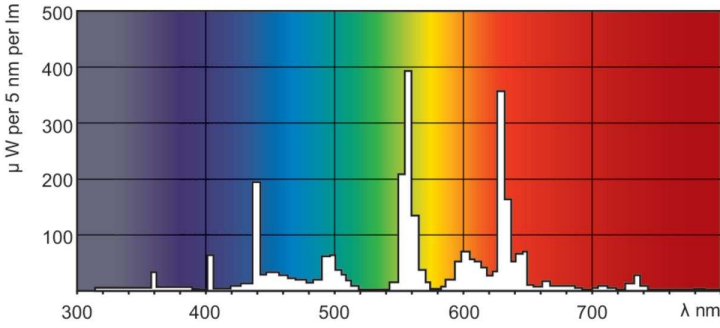

## Fotometrik bilgi

Spectral Power Distribution Colour - MASTER TL5 Circular 22W/840 1CT/10