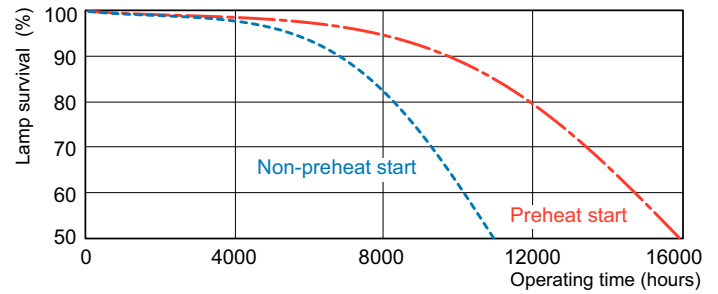

## Fotometrik bilgi

Spectral Power Distribution Colour - MASTER TL5 Circular 22W/840 1CT/10

## Kullanım Ömrü

Life expectancy diagram - 3 hour cycle

Life expectancy diagram - 12 hour cycle