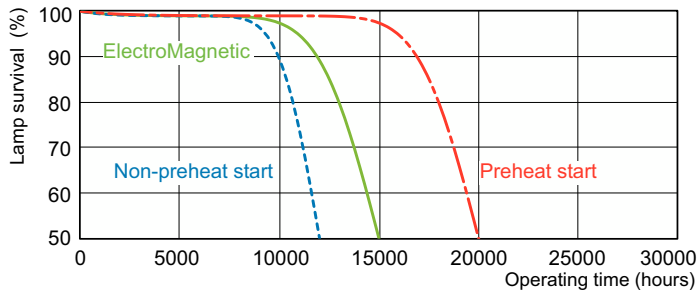

TL-D LIFEMAX Super 80

Dimensional drawing

Product	D (max)	A (max)	B (max)	B (min)	C (max)
18 W G13 Warm white Linear fluorescent tube	28 mm	589.8 mm	596.9 mm	594.5 mm	604 mm

Photometric data

Spectral Power Distribution Colour - TL-D 18W/830 1SL/25

Lifetime

Life expectancy diagram - 3 hour cycle

Life expectancy diagram - 12 hour cycle

TL-D LIFEMAX Super 80

Lifetime

Lumen Maintenance Diagram - TL-D 18W/830 1SL/25