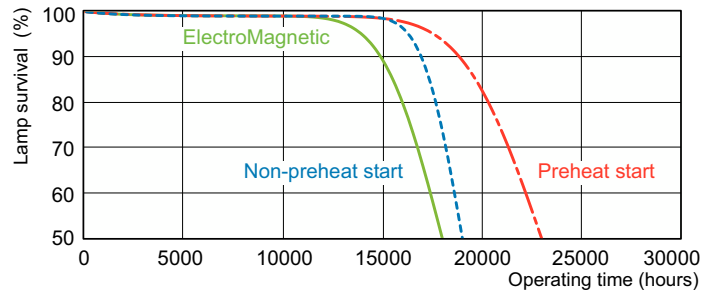

TL-D LIFEMAX Super 80

Dimensional drawing

Product	D (max)	A (max)	B (max)	B (min)	C (max)
18 W G13 Warm white Linear fluorescent tube	28 mm	589.8 mm	596.9 mm	594.5 mm	604 mm

Photometric data

Spectral Power Distribution Colour - TL-D 18W/830 1SL/25

Lifetime

Life expectancy diagram - 3 hour cycle

Life expectancy diagram - 12 hour cycle

TL-D LIFEMAX Super 80

Lifetime

Lumen Maintenance Diagram - TL-D 18W/830 1SL/25