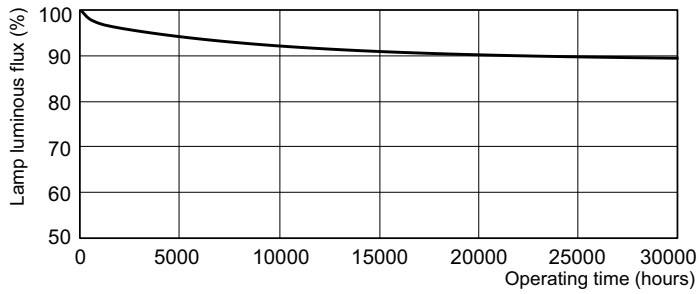

Product data

General Information	
Cap-Base	G13 [Medium Bi-Pin Fluorescent]
Nominal lifetime	15000 hour(s)
Life to 50% Failures (Nom)	13000 hour(s)
Light Technical	
Color Code	830 [CCT of 3000K]
Luminous Efficacy (rated) (Nom)	75 lm/W
Color Designation	Warm White (WW)
Correlated Color Temperature (Nom)	3000 K
Color rendering index (CRI)	83
Operating and Electrical	
Power Consumption	18 W
Lamp Current (Nom)	0.360 A
Voltage (Nom)	59 V
Controls and Dimming	
Dimmable	Yes

TL-D LIFEMAX Super 80

Dimensional drawing

Product	D (max)	A (max)	B (max)	B (min)	C (max)
18 W G13 Warm white Linear fluorescent tube	28 mm	589.8 mm	596.9 mm	594.5 mm	604 mm

Photometric data

Spectral Power Distribution Colour - TL-D 18W/830 1SL/25

Lifetime

Life expectancy diagram - 3 hour cycle

Life expectancy diagram - 12 hour cycle

TL-D LIFEMAX Super 80

Lifetime

Lumen Maintenance Diagram - TL-D 18W/830 1SL/25