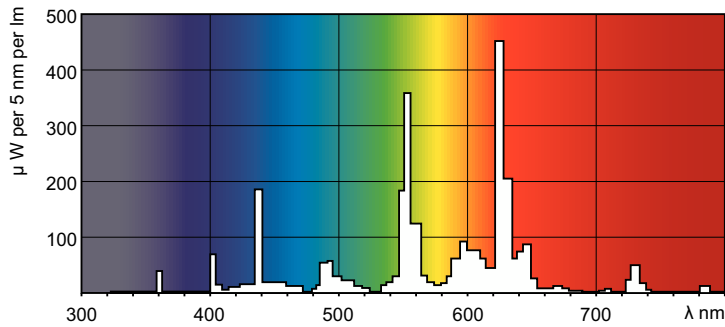

TL-D LIFEMAX Super 80

18 W G13 Warm white Linear fluorescent tube

The TL-D LIFEMAX Super 80 lamp offers more lumens per watt and better color rendering than TL-D standard colors. Furthermore, it has a lower mercury content. The lamp can be operated in existing TL-D luminaires.

Product data

General Information	
Cap-Base	G13 [Medium Bi-Pin Fluorescent]
Nominal lifetime	15000 hour(s)
Life to 50% Failures (Nom)	13000 hour(s)
Light Technical	
Color Code	830 [CCT of 3000K]
Luminous Efficacy (rated) (Nom)	75 lm/W
Color Designation	Warm White (WW)
Correlated Color Temperature (Nom)	3000 K
Color rendering index (CRI)	83
Operating and Electrical	
Power Consumption	18 W
Lamp Current (Nom)	0.360 A
Voltage (Nom)	59 V
Controls and Dimming	
Dimmable	Yes

Mechanical and Housing	
Bulb Shape	T8
Approval and Application	
Mercury (Hg) Content (Nom)	2.0 mg
Product Data	
Order product name	18 W G13 Warm white Linear fluorescent tube
Full product name	18 W G13 Warm white Linear fluorescent tube
Full product code	871150028558400
Order code	927980283036
Material Nr. (12NC)	927980283036
Numerator - Quantity Per Pack	1
Net Weight (Piece)	0.070 kg
EAN/UPC - Product/Case	8711500285584
Numerator - Packs per outer box	25
EAN/UPC - Case	8711500285799

TL-D LIFEMAX Super 80

Dimensional drawing

Product	D (max)	A (max)	B (max)	B (min)	C (max)
18 W G13 Warm white Linear fluorescent tube	28 mm	589.8 mm	596.9 mm	594.5 mm	604 mm

Photometric data

Spectral Power Distribution Colour - TL-D 18W/830 1SL/25