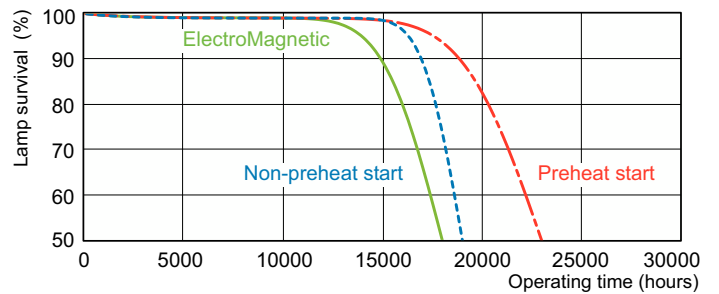

Product data

General Information	
Cap-Base	G13 [Medium Bi-Pin Fluorescent]
Nominal lifetime	15000 hour(s)
Life to 50% Failures (Nom)	13000 hour(s)
Light Technical	
Color Code	830 [CCT of 3000K]
Luminous Efficacy (rated) (Nom)	75 lm/W
Color Designation	Warm White (WW)
Correlated Color Temperature (Nom)	3000 K
Color rendering index (CRI)	83
Operating and Electrical	
Power Consumption	18 W
Lamp Current (Nom)	0.360 A
Voltage (Nom)	59 V
Controls and Dimming	
Dimmable	Yes

TL-D LIFEMAX Super 80

Dimensional drawing

Product	D (max)	A (max)	B (max)	B (min)	C (max)
18 W G13 Warm white Linear fluorescent tube	28 mm	589.8 mm	596.9 mm	594.5 mm	604 mm

Photometric data

Spectral Power Distribution Colour - TL-D 18W/830 1SL/25

Lifetime

Life expectancy diagram - 3 hour cycle

Life expectancy diagram - 12 hour cycle

TL-D LIFEMAX Super 80

Lifetime

Lumen Maintenance Diagram - TL-D 18W/830 1SL/25