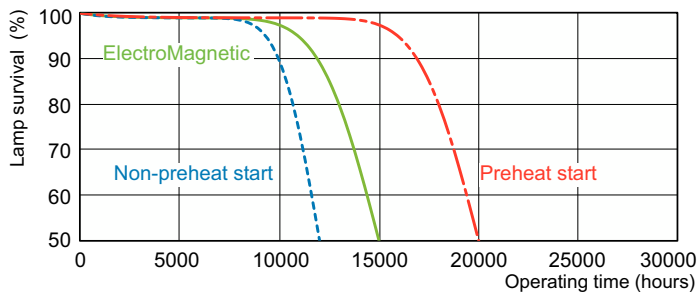

Product data

General Information	
Cap-Base	G13 [Medium Bi-Pin Fluorescent]
Nominal lifetime	15000 hour(s)
Life to 50% Failures (Nom)	13000 hour(s)
Light Technical	
Color Code	830 [CCT of 3000K]
Luminous Efficacy (rated) (Nom)	75 lm/W
Color Designation	Warm White (WW)
Correlated Color Temperature (Nom)	3000 K
Color rendering index (CRI)	83
Operating and Electrical	
Power Consumption	18 W
Lamp Current (Nom)	0.360 A
Voltage (Nom)	59 V
Controls and Dimming	
Dimmable	Yes

TL-D LIFEMAX Super 80

Dimensional drawing

Product	D (max)	A (max)	B (max)	B (min)	C (max)
18 W G13 Warm white Linear fluorescent tube	28 mm	589.8 mm	596.9 mm	594.5 mm	604 mm

Photometric data

Spectral Power Distribution Colour - TL-D 18W/830 1SL/25

Lifetime

Life expectancy diagram - 3 hour cycle

Life expectancy diagram - 12 hour cycle

TL-D LIFEMAX Super 80

Lifetime

Lumen Maintenance Diagram - TL-D 18W/830 1SL/25