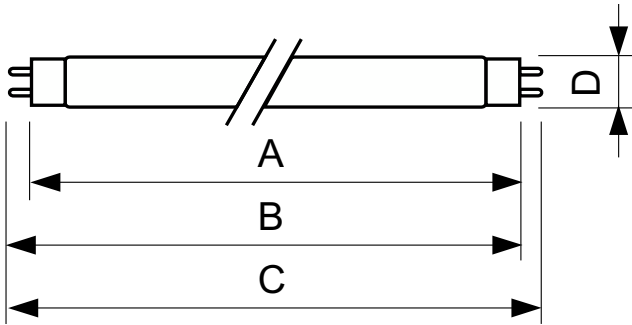

TL-D LIFEMAX Super 80

18 W G13 Warm white Linear fluorescent tube

The TL-D LIFEMAX Super 80 lamp offers more lumens per watt and better color rendering than TL-D standard colors. Furthermore, it has a lower mercury content. The lamp can be operated in existing TL-D luminaires.

Product data

General Information	
Cap-Base	G13 [Medium Bi-Pin Fluorescent]
Nominal lifetime	15000 hour(s)
Life to 50% Failures (Nom)	13000 hour(s)
Light Technical	
Color Code	830 [CCT of 3000K]
Luminous Efficacy (rated) (Nom)	75 lm/W
Color Designation	Warm White (WW)
Correlated Color Temperature (Nom)	3000 K
Color rendering index (CRI)	83
Operating and Electrical	
Power Consumption	18 W
Lamp Current (Nom)	0.360 A
Voltage (Nom)	59 V
Controls and Dimming	
Dimmable	Yes

Mechanical and Housing	
Bulb Shape	T8
Approval and Application	
Mercury (Hg) Content (Nom)	2.0 mg
Product Data	
Order product name	18 W G13 Warm white Linear fluorescent tube
Full product name	18 W G13 Warm white Linear fluorescent tube
Full product code	871150028558400
Order code	927980283036
Material Nr. (12NC)	927980283036
Numerator - Quantity Per Pack	1
Net Weight (Piece)	0.070 kg
EAN/UPC - Product/Case	8711500285584
Numerator - Packs per outer box	25
EAN/UPC - Case	8711500285799

TL-D LIFEMAX Super 80

Dimensional drawing

Product	D (max)	A (max)	B (max)	B (min)	C (max)
18 W G13 Warm white Linear fluorescent tube	28 mm	589.8 mm	596.9 mm	594.5 mm	604 mm

Photometric data

Spectral Power Distribution Colour - TL-D 18W/830 1SL/25