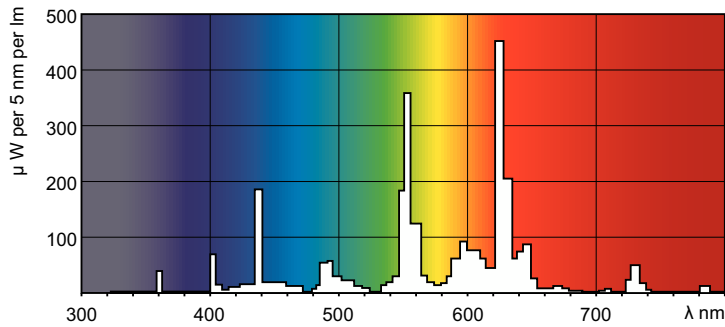

TL-D LIFEMAX Super 80

18 W G13 Warm white Linear fluorescent tube

The TL-D LIFEMAX Super 80 lamp offers more lumens per watt and better color rendering than TL-D standard colors. Furthermore, it has a lower mercury content. The lamp can be operated in existing TL-D luminaires.

Product data

General Information	
Cap-Base	G13 [Medium Bi-Pin Fluorescent]
Nominal lifetime	15,000 hour(s)
Life to 50% Failures (Nom)	13,000 hour(s)
Light Technical	
Color Code	830 [CCT of 3000K]
Luminous Efficacy (rated) (Nom)	75 lm/W
Color Designation	Warm White (WW)
Correlated Color Temperature (Nom)	3000 K
Color rendering index (CRI)	83
Operating and Electrical	
Power Consumption	18 W
Lamp Current (Nom)	0.360 A
Voltage (Nom)	59 V
Controls and Dimming	
Dimmable	Yes

Mechanical and Housing	
Bulb Shape	T8
Approval and Application	
Mercury (Hg) Content (Nom)	2.0 mg
Product Data	
Order product name	18 W G13 Warm white Linear fluorescent tube
Full product name	18 W G13 Warm white Linear fluorescent tube
Full product code	871150028558400
Order code	927980283036
Material Nr. (12NC)	927980283036
Numerator - Quantity Per Pack	1
Net Weight (Piece)	0.070 kg
EAN/UPC - Product/Case	8711500285584
Numerator - Packs per outer box	25
EAN/UPC - Case	8711500285799

TL-D LIFEMAX Super 80

Dimensional drawing

Product	D (max)	A (max)	B (max)	B (min)	C (max)
18 W G13 Warm white Linear fluorescent tube	28 mm	589.8 mm	596.9 mm	594.5 mm	604 mm

Photometric data

Spectral Power Distribution Colour - TL-D 18W/830 1SL/25