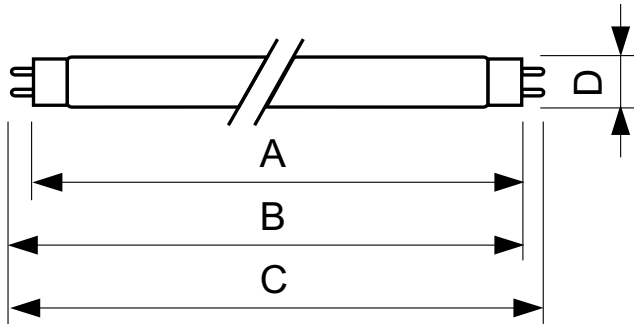

TL-D LIFEMAX Super 80

18 W G13 Warm white Linear fluorescent tube

The TL-D LIFEMAX Super 80 lamp offers more lumens per watt and better color rendering than TL-D standard colors. Furthermore, it has a lower mercury content. The lamp can be operated in existing TL-D luminaires.

Product data

General Information	
Cap-Base	G13 [Medium Bi-Pin Fluorescent]
Nominal lifetime	15,000 hour(s)
Life to 50% Failures (Nom)	13,000 hour(s)
Light Technical	
Color Code	830 [CCT of 3000K]
Luminous Efficacy (rated) (Nom)	75 lm/W
Color Designation	Warm White (WW)
Correlated Color Temperature (Nom)	3000 K
Color rendering index (CRI)	83
Operating and Electrical	
Power Consumption	18 W
Lamp Current (Nom)	0.360 A
Voltage (Nom)	59 V
Controls and Dimming	
Dimmable	Yes

Mechanical and Housing	
Bulb Shape	T8
Approval and Application	
Mercury (Hg) Content (Nom)	2.0 mg
Product Data	
Order product name	18 W G13 Warm white Linear fluorescent tube
Full product name	18 W G13 Warm white Linear fluorescent tube
Full product code	871150028558400
Order code	927980283036
Material Nr. (12NC)	927980283036
Numerator - Quantity Per Pack	1
Net Weight (Piece)	0.070 kg
EAN/UPC - Product/Case	8711500285584
Numerator - Packs per outer box	25
EAN/UPC - Case	8711500285799

TL-D LIFEMAX Super 80

Dimensional drawing

Product	D (max)	A (max)	B (max)	B (min)	C (max)
18 W G13 Warm white Linear fluorescent tube	28 mm	589.8 mm	596.9 mm	594.5 mm	604 mm

Photometric data

Spectral Power Distribution Colour - TL-D 18W/830 1SL/25