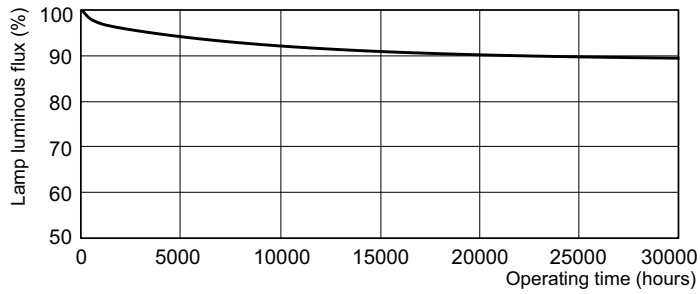

Product data

General Information	
Cap-Base	G13 [Medium Bi-Pin Fluorescent]
Nominal lifetime	15,000 hour(s)
Life to 50% Failures (Nom)	13,000 hour(s)
Light Technical	
Color Code	830 [CCT of 3000K]
Luminous Efficacy (rated) (Nom)	75 lm/W
Color Designation	Warm White (WW)
Correlated Color Temperature (Nom)	3000 K
Color rendering index (CRI)	83
Operating and Electrical	
Power Consumption	18 W
Lamp Current (Nom)	0.360 A
Voltage (Nom)	59 V
Controls and Dimming	
Dimmable	Yes

TL-D LIFEMAX Super 80

Dimensional drawing

Product	D (max)	A (max)	B (max)	B (min)	C (max)
18 W G13 Warm white Linear fluorescent tube	28 mm	589.8 mm	596.9 mm	594.5 mm	604 mm

Photometric data

Spectral Power Distribution Colour - TL-D 18W/830 1SL/25

Lifetime

Life expectancy diagram - 3 hour cycle

Life expectancy diagram - 12 hour cycle

TL-D LIFEMAX Super 80

Lifetime

Lumen Maintenance Diagram - TL-D 18W/830 1SL/25