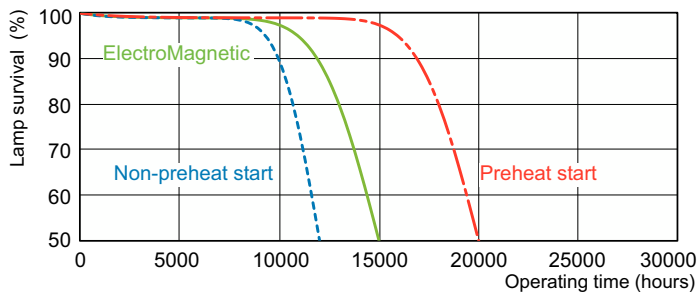

Product data

General Information	
Cap-Base	G13 [Medium Bi-Pin Fluorescent]
Nominal lifetime	15,000 hour(s)
Life to 50% Failures (Nom)	13,000 hour(s)
Light Technical	
Color Code	830 [CCT of 3000K]
Luminous Efficacy (rated) (Nom)	75 lm/W
Color Designation	Warm White (WW)
Correlated Color Temperature (Nom)	3000 K
Color rendering index (CRI)	83
Operating and Electrical	
Power Consumption	18 W
Lamp Current (Nom)	0.360 A
Voltage (Nom)	59 V
Controls and Dimming	
Dimmable	Yes

TL-D LIFEMAX Super 80

Dimensional drawing

Product	D (max)	A (max)	B (max)	B (min)	C (max)
18 W G13 Warm white Linear fluorescent tube	28 mm	589.8 mm	596.9 mm	594.5 mm	604 mm

Photometric data

Spectral Power Distribution Colour - TL-D 18W/830 1SL/25

Lifetime

Life expectancy diagram - 3 hour cycle

Life expectancy diagram - 12 hour cycle

TL-D LIFEMAX Super 80

Lifetime

Lumen Maintenance Diagram - TL-D 18W/830 1SL/25