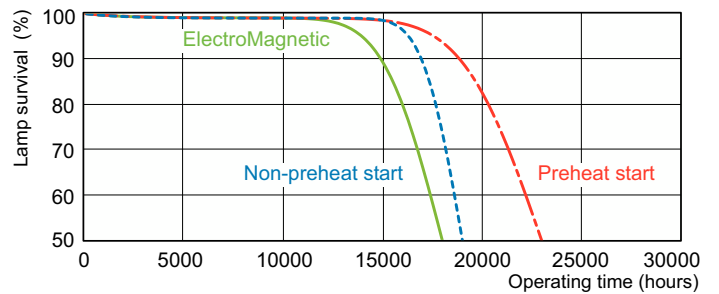

Product data

General Information	
Cap-Base	G13 [Medium Bi-Pin Fluorescent]
Nominal lifetime	15,000 hour(s)
Life to 50% Failures (Nom)	13,000 hour(s)
Light Technical	
Color Code	830 [CCT of 3000K]
Luminous Efficacy (rated) (Nom)	75 lm/W
Color Designation	Warm White (WW)
Correlated Color Temperature (Nom)	3000 K
Color rendering index (CRI)	83
Operating and Electrical	
Power Consumption	18 W
Lamp Current (Nom)	0.360 A
Voltage (Nom)	59 V
Controls and Dimming	
Dimmable	Yes

TL-D LIFEMAX Super 80

Dimensional drawing

Product	D (max)	A (max)	B (max)	B (min)	C (max)
18 W G13 Warm white Linear fluorescent tube	28 mm	589.8 mm	596.9 mm	594.5 mm	604 mm

Photometric data

Spectral Power Distribution Colour - TL-D 18W/830 1SL/25

Lifetime

Life expectancy diagram - 3 hour cycle

Life expectancy diagram - 12 hour cycle

TL-D LIFEMAX Super 80

Lifetime

Lumen Maintenance Diagram - TL-D 18W/830 1SL/25