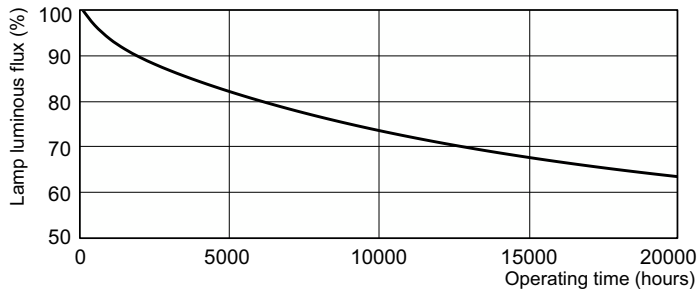

TL-D Standard Colours

Lifetime

Lumen Maintenance Diagram - TL-D 30W/54-765 1SL/25