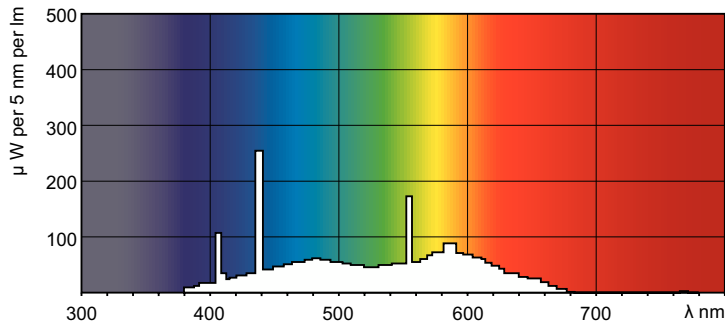

## TL-D Standard Colours

Order code	928025405482
Material Nr. (12NC)	928025405482
Numerator - Quantity Per Pack	1
Net Weight (Piece)	0.130 kg
EAN/UPC - Product/Case	8711500722638

Numerator - Packs per outer box	25
EAN/UPC - Case	8711500722645

### Dimensional drawing

Product	D (max)	A (max)	B (max)	B (min)	C (max)
30 W G13 Cool daylight Linear fluorescent tube	28 mm	894.6 mm	901.7 mm	899.3 mm	908.8 mm

### Photometric data

Spectral Power Distribution Colour - TL-D 30W/54-765 1SL/25