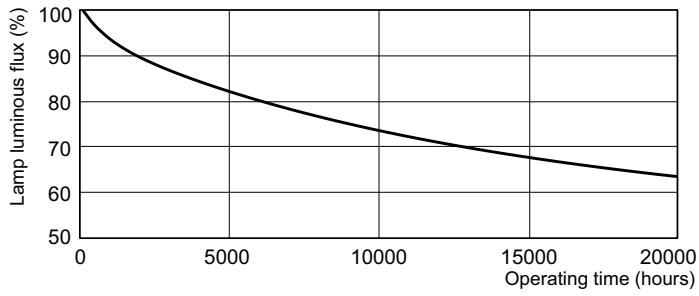

Product data

General Information		Voltage (Nom)		98 V	
Cap-Base	G13 [Medium Bi-Pin Fluorescent]	Controls and Dimming			
Nominal lifetime	13,000 hour(s)	Dimmable	Yes		
Life to 50% Failures (Nom)	13,000 hour(s)	Mechanical and Housing			
Light Technical		Bulb Shape	T8		
Color Code	54-765	Approval and Application			
Luminous Flux	1,825 lm	Mercury (Hg) Content (Nom)	5.0 mg		
Color Designation	Cool Daylight	Energy Consumption kWh/1000 h	36 kWh		
Correlated Color Temperature (Nom)	6200 K	Product Data			
Color rendering index (CRI)	72	Order product name	30 W G13 Cool daylight Linear fluorescent tube		
Operating and Electrical		Full product name	30 W G13 Cool daylight Linear fluorescent tube		
Power Consumption	30.0 W	Full product code	871150072263800		
Lamp Current (Nom)	0.360 A				

Dimensional drawing

Product	D (max)	A (max)	B (max)	B (min)	C (max)
30 W G13 Cool daylight Linear fluorescent tube	28 mm	894.6 mm	901.7 mm	899.3 mm	908.8 mm

Photometric data

Spectral Power Distribution Colour - TL-D 30W/54-765 1SL/25

Lifetime

Life expectancy diagram - 3 hour cycle

Life expectancy diagram - 12 hour cycle

TL-D Standard Colours

Lifetime

Lumen Maintenance Diagram - TL-D 30W/54-765 1SL/25