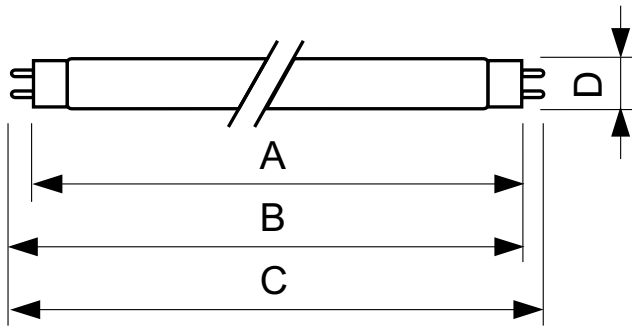

Product data

General Information		Voltage (Nom)		98 V	
Cap-Base	G13 [Medium Bi-Pin Fluorescent]	Controls and Dimming			
Nominal lifetime	13,000 hour(s)	Dimmable	Yes		
Life to 50% Failures (Nom)	13,000 hour(s)	Mechanical and Housing			
Light Technical		Bulb Shape	T8		
Color Code	54-765	Approval and Application			
Luminous Flux	1,825 lm	Mercury (Hg) Content (Nom)	5.0 mg		
Color Designation	Cool Daylight	Energy Consumption kWh/1000 h	36 kWh		
Correlated Color Temperature (Nom)	6200 K	Product Data			
Color rendering index (CRI)	72	Order product name	30 W G13 Cool daylight Linear fluorescent tube		
Operating and Electrical		Full product name	30 W G13 Cool daylight Linear fluorescent tube		
Power Consumption	30.0 W	Full product code	871150072263800		
Lamp Current (Nom)	0.360 A				

TL-D Standard Colours

Order code	928025405482
Material Nr. (12NC)	928025405482
Numerator - Quantity Per Pack	1
Net Weight (Piece)	0.130 kg
EAN/UPC - Product/Case	8711500722638

Numerator - Packs per outer box	25
EAN/UPC - Case	8711500722645

Dimensional drawing

Product	D (max)	A (max)	B (max)	B (min)	C (max)
30 W G13 Cool daylight Linear fluorescent tube	28 mm	894.6 mm	901.7 mm	899.3 mm	908.8 mm

Photometric data

Spectral Power Distribution Colour - TL-D 30W/54-765 1SL/25