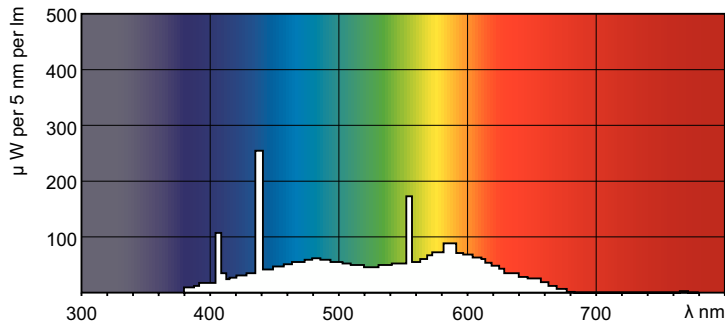

Product data

General Information		Voltage (Nom)		98 V	
Cap-Base	G13 [Medium Bi-Pin Fluorescent]	Controls and Dimming			
Nominal lifetime	13,000 hour(s)	Dimmable	Yes		
Life to 50% Failures (Nom)	13,000 hour(s)	Mechanical and Housing			
Light Technical		Bulb Shape	T8		
Color Code	54-765	Approval and Application			
Luminous Flux	1,825 lm	Mercury (Hg) Content (Nom)	5.0 mg		
Color Designation	Cool Daylight	Energy Consumption kWh/1000 h	36 kWh		
Correlated Color Temperature (Nom)	6200 K	Product Data			
Color rendering index (CRI)	72	Order product name	30 W G13 Cool daylight Linear fluorescent tube		
Operating and Electrical		Full product name	30 W G13 Cool daylight Linear fluorescent tube		
Power Consumption	30.0 W	Full product code	871150072263800		
Lamp Current (Nom)	0.360 A				

TL-D Standard Colours

Order code	928025405482
Material Nr. (12NC)	928025405482
Numerator - Quantity Per Pack	1
Net Weight (Piece)	0.130 kg
EAN/UPC - Product/Case	8711500722638

Numerator - Packs per outer box	25
EAN/UPC - Case	8711500722645

Dimensional drawing

Product	D (max)	A (max)	B (max)	B (min)	C (max)
30 W G13 Cool daylight Linear fluorescent tube	28 mm	894.6 mm	901.7 mm	899.3 mm	908.8 mm

Photometric data

Spectral Power Distribution Colour - TL-D 30W/54-765 1SL/25

Lifetime

Life expectancy diagram - 3 hour cycle

Life expectancy diagram - 12 hour cycle

TL-D Standard Colours

Lifetime

Lumen Maintenance Diagram - TL-D 30W/54-765 1SL/25