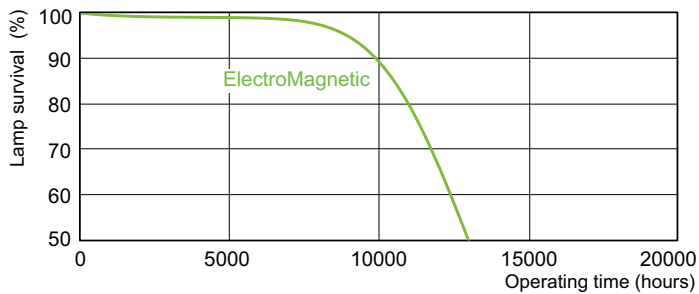

Product data

General Information		Voltage (Nom)		98 V	
Cap-Base	G13 [Medium Bi-Pin Fluorescent]	Controls and Dimming			
Nominal lifetime	13,000 hour(s)	Dimmable	Yes		
Life to 50% Failures (Nom)	13,000 hour(s)	Mechanical and Housing			
Light Technical		Bulb Shape	T8		
Color Code	54-765	Approval and Application			
Luminous Flux	1,825 lm	Mercury (Hg) Content (Nom)	5.0 mg		
Color Designation	Cool Daylight	Energy Consumption kWh/1000 h	36 kWh		
Correlated Color Temperature (Nom)	6200 K	Product Data			
Color rendering index (CRI)	72	Order product name	30 W G13 Cool daylight Linear fluorescent tube		
Operating and Electrical		Full product name	30 W G13 Cool daylight Linear fluorescent tube		
Power Consumption	30.0 W	Full product code	871150072263800		
Lamp Current (Nom)	0.360 A				

Dimensional drawing

Product	D (max)	A (max)	B (max)	B (min)	C (max)
30 W G13 Cool daylight Linear fluorescent tube	28 mm	894.6 mm	901.7 mm	899.3 mm	908.8 mm

Photometric data

Spectral Power Distribution Colour - TL-D 30W/54-765 1SL/25

Lifetime

Life expectancy diagram - 3 hour cycle

Life expectancy diagram - 12 hour cycle

TL-D Standard Colours

Lifetime

Lumen Maintenance Diagram - TL-D 30W/54-765 1SL/25