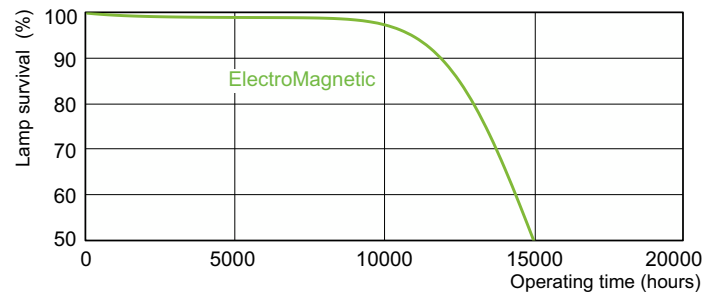

Product data

General Information		Voltage (Nom)		98 V	
Cap-Base	G13 [Medium Bi-Pin Fluorescent]	Controls and Dimming			
Nominal lifetime	13,000 hour(s)	Dimmable	Yes		
Life to 50% Failures (Nom)	13,000 hour(s)	Mechanical and Housing			
Light Technical		Bulb Shape	T8		
Color Code	54-765	Approval and Application			
Luminous Flux	1,825 lm	Mercury (Hg) Content (Nom)	5.0 mg		
Color Designation	Cool Daylight	Energy Consumption kWh/1000 h	36 kWh		
Correlated Color Temperature (Nom)	6200 K	Product Data			
Color rendering index (CRI)	72	Order product name	30 W G13 Cool daylight Linear fluorescent tube		
Operating and Electrical		Full product name	30 W G13 Cool daylight Linear fluorescent tube		
Power Consumption	30.0 W	Full product code	871150072263800		
Lamp Current (Nom)	0.360 A				

Dimensional drawing

Product	D (max)	A (max)	B (max)	B (min)	C (max)
30 W G13 Cool daylight Linear fluorescent tube	28 mm	894.6 mm	901.7 mm	899.3 mm	908.8 mm

Photometric data

Spectral Power Distribution Colour - TL-D 30W/54-765 1SL/25

Lifetime

Life expectancy diagram - 3 hour cycle

Life expectancy diagram - 12 hour cycle

TL-D Standard Colours

Lifetime

Lumen Maintenance Diagram - TL-D 30W/54-765 1SL/25