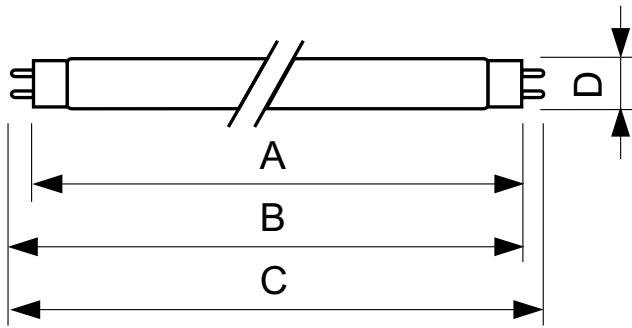

Operating and Electrical	
Power Consumption	30.0 W
Lamp Current (Nom)	0.360 A

Voltage (Nom)	98 V
---------------	------

Controls and Dimming	
Dimmable	Yes

Mechanical and Housing	
Bulb Shape	T8

Approval and Application	
Mercury (Hg) Content (Nom)	5.0 mg
Energy Consumption kWh/1000 h	36 kWh

### Dimensional drawing

Product	D (max)	A (max)	B (max)	B (min)	C (max)
30 W G13 Cool daylight Linear fluorescent tube	28 mm	894.6 mm	901.7 mm	899.3 mm	908.8 mm