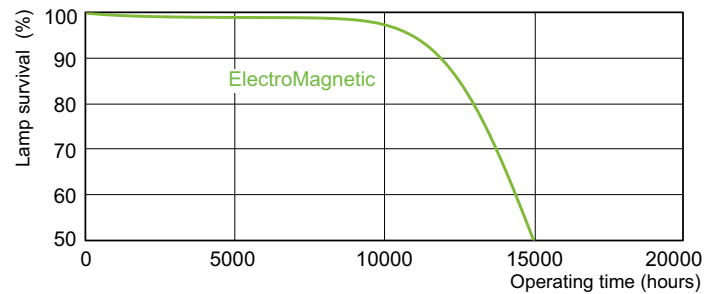

### Photometric data

Spectral Power Distribution Colour - TL-D 30W/54-765 1SL/25

### Lifetime

Life expectancy diagram - 3 hour cycle

Life expectancy diagram - 12 hour cycle