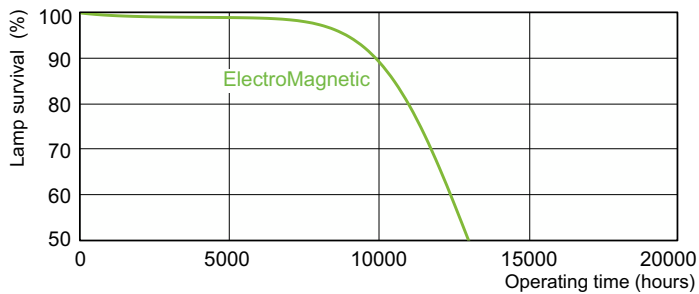

Lifetime

Life expectancy diagram - 3 hour cycle