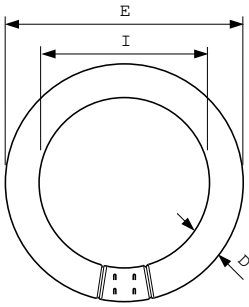

Operating and Electrical	
Power Consumption	31 W
Lamp Current (Nom)	0.43 A
Voltage (Nom)	84 V

Controls and Dimming	
Dimmable	No

Mechanical and Housing	
Bulb Shape	C-T29
Net Weight (Piece)	0.397 lb

Approval and Application	
Mercury (Hg) Content (Nom)	8.0 mg

## Dimensional drawing

Product	D (max)	D (min)	E (min)	E (max)	I (min)	I (max)
32W T9 Daylight	1-1/4 inch	1-1/16	11-1/2	12 inch	9-7/16	9-11/16
Deluxe Circline		inch	inch		inch	inch
Fluorescent						