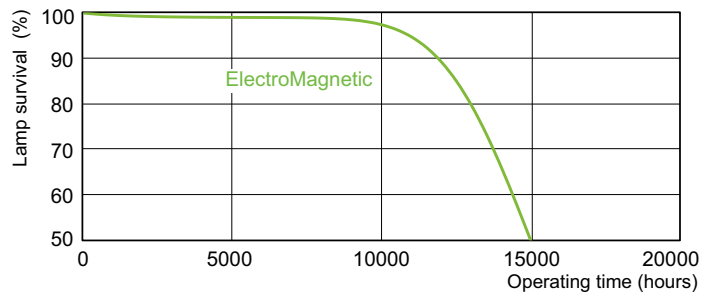

Life Expectancy Diagram - TL-D 58W/54-765 1SL/25