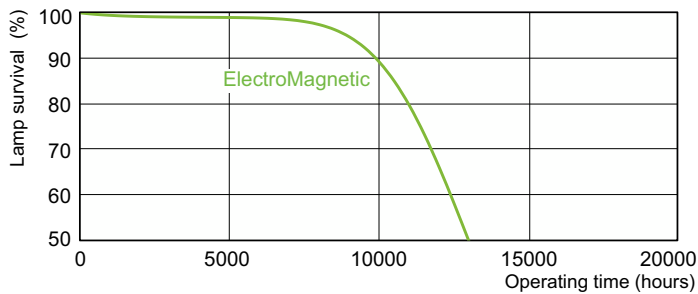

Lifetime

Life Expectancy Diagram - TL-D 58W/54-765 1SL/25