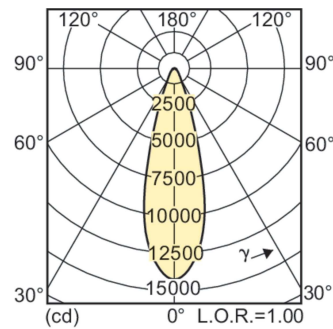

Light Technical	
Colour Code	942 [CCT of 4200K]
Beam angle (nom.)	30 degree(s)
Luminous Flux	4,500 lm
Luminous intensity (nom.)	13,500 cd
Colour designation	Cool White (CW)
Chromaticity Coordinate X (Nom)	0.371
Chromaticity Coordinate Y (Nom)	0.366
Correlated Colour Temperature (Nom)	4200 K
Luminous efficacy (rated) (nom.)	71 lm/W
Colour rendering index (CRI)	92
LLMF at end of nominal lifetime (nom.)	75 %

Luminous flux in 90° cone (rated)	4,500 lm
-----------------------------------	----------

Operating and Electrical	
Power Consumption	73.2 W
Warm-up time to 60% light	120 s
Voltage (nom.)	90 V

Controls and Dimming	
Dimmable	No

Material no. (12 NC)	928053000630
Local order code	70CDMRELP394230
Numerator – quantity per pack	1
EAN/UPC – Product/Case	8718291651673
Numerator – packs per outer box	6
EAN/UPC - Case	8718291651680

Dimensional drawing

Product	D (max)	C (max)
MC CDM-R Elite 70W/942 E27 PAR30L 30D	97 mm	123 mm

Photometric data

Spectral Power Distribution Colour - MC CDM-R Elite 70W/942 E27 PAR30L 30D

Light Distribution Diagram - MC CDM-R Elite 70W/942 E27 PAR30L 30D