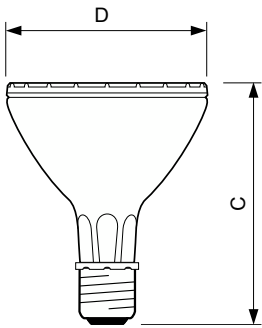

Mechanical and Housing	
Lamp Finish	Clear
Bulb shape	PAR30L
Net Weight (Piece)	0.225 kg

Approval and Application	
Energy Efficiency Class	G
Mercury (Hg) content (max.)	6.6 mg
Mercury (Hg) content (nom.)	6.5 mg

Material no. (12 NC)	928053000630
Local order code	70CDMRELP394230
Numerator – quantity per pack	1
EAN/UPC – Product/Case	8718291651673
Numerator – packs per outer box	6
EAN/UPC - Case	8718291651680

Dimensional drawing

Product	D (max)	C (max)
MC CDM-R Elite 70W/942 E27 PAR30L 30D	97 mm	123 mm

Photometric data

Spectral Power Distribution Colour - MC CDM-R Elite 70W/942 E27 PAR30L 30D

Light Distribution Diagram - MC CDM-R Elite 70W/942 E27 PAR30L 30D