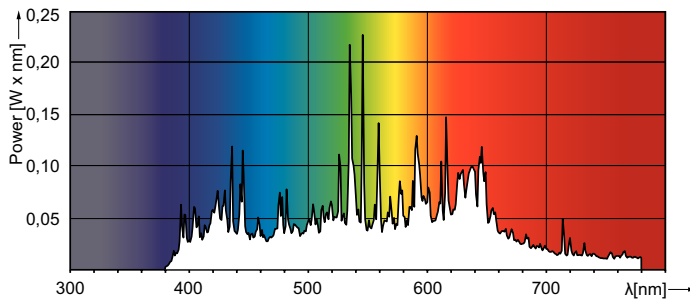

Photometric data

Spectral Power Distribution Colour - MC CDM-R Elite 70W/942 E27 PAR30L 30D