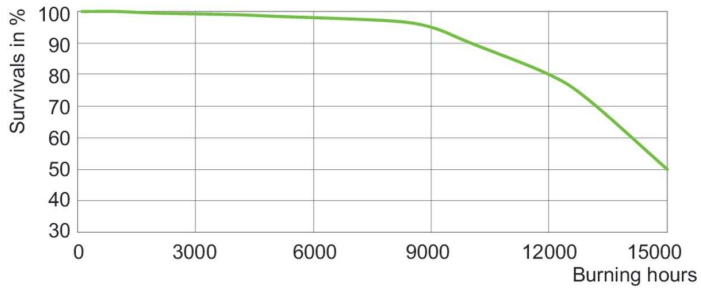

MASTERCcolour CDM-R Elite

Lifetime

LDLE_CDM-R-E_0006-Life expectancy diagram

Lumen Maintenance Diagram - MC CDM-R Elite 70W/942 E27 PAR30L 30D