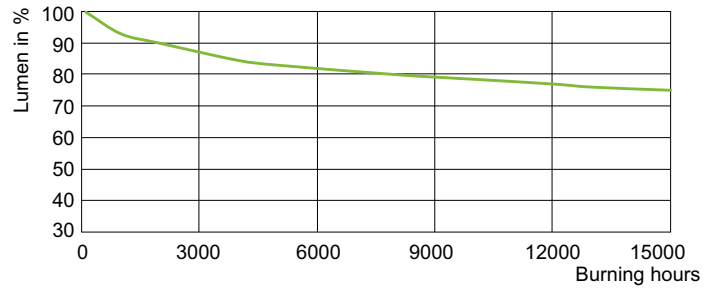

MASTERCcolour CDM-R Elite

Lifetime

LDLE_CDM-R-E_0006-Life expectancy diagram

Lumen Maintenance Diagram - MC CDM-R Elite 70W/942 E27 PAR30L 30D