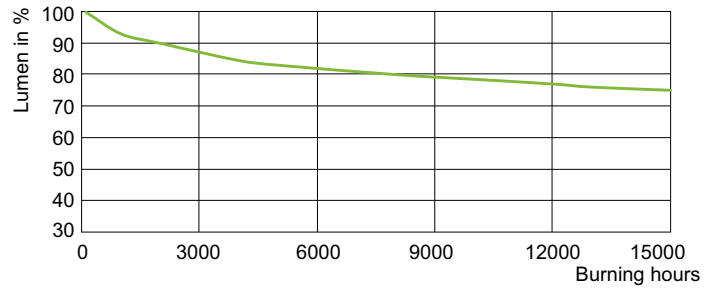

MASTERCcolour CDM-R Elite

Lifetime

LDLE_CDM-R-E_0006-Life expectancy diagram

Lumen Maintenance Diagram - MC CDM-R Elite 70W/942 E27 PAR30L 40D