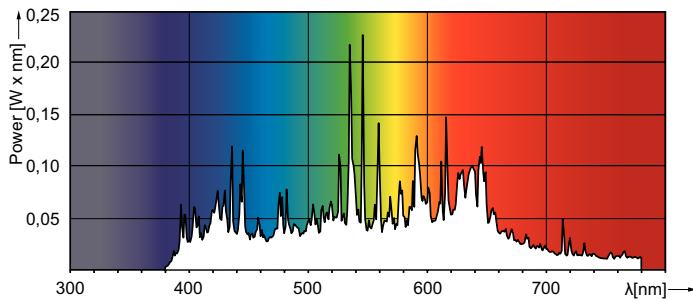

MASTERColour CDM-R Elite

MASTERColour CDM-R Elite 70W/942 E27 PAR30L 40D

Compact, very high-efficiency, long-life Ceramic Metal Halide discharge reflector lamp producing crisp white sparkling light with high colour rendering

Warnings and Safety

- Use only with electronic control gear
- Control gear must include end-of-life protection (IEC61167, IEC 62035)

Product data

General Information		Operating and Electrical	
Cap base	E27	Colour rendering index (CRI)	92
Operating position	UNIVERSAL [Any or Universal (U)]	LLMF at end of nominal lifetime (nom.)	75 %
Switching Cycle	1,350	Luminous flux in 90° cone (rated)	4,500 lm
Flux measurement reference	Narrow Cone		
Life to 50% failures (nom.)	15,000 h	Operating and Electrical	
		Power Consumption	73.2 W
		Warm-up time to 60% light	120 s
		Voltage (nom.)	90 V
		Controls and Dimming	
		Dimmable	No
		Mechanical and Housing	
		Lamp Finish	Clear
		Bulb shape	PAR30L
		Net Weight (Piece)	0.225 kg

Product Data

Order product name	MC CDM-R Elite 70W/942 E27 PAR30L 40D
Full product name	MASTERCcolour CDM-R Elite 70W/942 E27 PAR30L 40D

Full EOC	871829165169700
Order code	65169700
Material no. (12 NC)	928053100630
Local order code	70CDMRELP394240
Numerator – quantity per pack	1
EAN/UPC – Product/Case	8718291651697
Numerator – packs per outer box	6
EAN/UPC – Case	8718291651703

Dimensional drawing

Product	D (max)	C (max)
MC CDM-R Elite 70W/942 E27 PAR30L 40D	97 mm	123 mm

Photometric data

Spectral Power Distribution Colour - MC CDM-R Elite 70W/942 E27 PAR30L 40D

Light Distribution Diagram - MC CDM-R Elite 70W/942 E27 PAR30L 40D