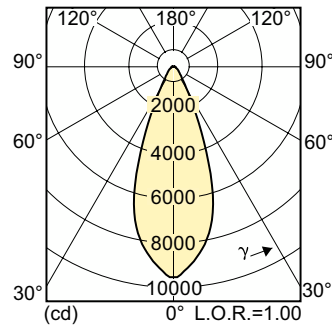

Warnings and Safety

- Use only with electronic control gear
- Control gear must include end-of-life protection (IEC61167, IEC 62035)

Product data

General Information		Operating and Electrical	
Cap base	E27	Colour rendering index (CRI)	92
Operating position	UNIVERSAL [Any or Universal (U)]	LLMF at end of nominal lifetime (nom.)	75 %
Switching Cycle	1,350	Luminous flux in 90° cone (rated)	4,500 lm
Flux measurement reference	Narrow Cone		
Life to 50% failures (nom.)	15,000 h	Operating and Electrical	
		Power Consumption	73.2 W
		Warm-up time to 60% light	120 s
		Voltage (nom.)	90 V
		Controls and Dimming	
		Dimmable	No
		Mechanical and Housing	
		Lamp Finish	Clear
		Bulb shape	PAR30L
		Net Weight (Piece)	0.225 kg

Dimensional drawing

Product	D (max)	C (max)
MC CDM-R Elite 70W/942 E27 PAR30L 40D	97 mm	123 mm

Photometric data

Spectral Power Distribution Colour - MC CDM-R Elite 70W/942 E27 PAR30L 40D

Light Distribution Diagram - MC CDM-R Elite 70W/942 E27 PAR30L 40D