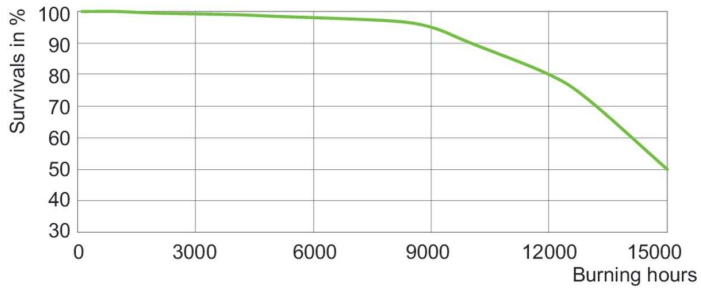

MASTERCcolour CDM-R Elite

Lifetime

LDLE_CDM-R-E_0006-Life expectancy diagram

Lumen Maintenance Diagram - MC CDM-R Elite 70W/942 E27 PAR30L 40D