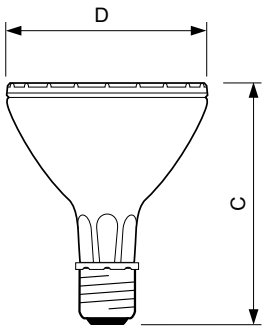

Warnings and Safety

- Use only with electronic control gear
- Control gear must include end-of-life protection (IEC61167, IEC 62035)

Product data

General Information		Operating and Electrical	
Cap base	E27	Colour rendering index (CRI)	92
Operating position	UNIVERSAL [Any or Universal (U)]	LLMF at end of nominal lifetime (nom.)	75 %
Switching Cycle	1,350	Luminous flux in 90° cone (rated)	4,500 lm
Flux measurement reference	Narrow Cone		
Life to 50% failures (nom.)	15,000 h	Operating and Electrical	
		Power Consumption	73.2 W
		Warm-up time to 60% light	120 s
		Voltage (nom.)	90 V
		Controls and Dimming	
		Dimmable	No
		Mechanical and Housing	
		Lamp Finish	Clear
		Bulb shape	PAR30L
		Net Weight (Piece)	0.225 kg

Dimensional drawing

Product	D (max)	C (max)
MC CDM-R Elite 70W/942 E27 PAR30L 40D	97 mm	123 mm

Photometric data

Spectral Power Distribution Colour - MC CDM-R Elite 70W/942 E27 PAR30L 40D

Light Distribution Diagram - MC CDM-R Elite 70W/942 E27 PAR30L 40D