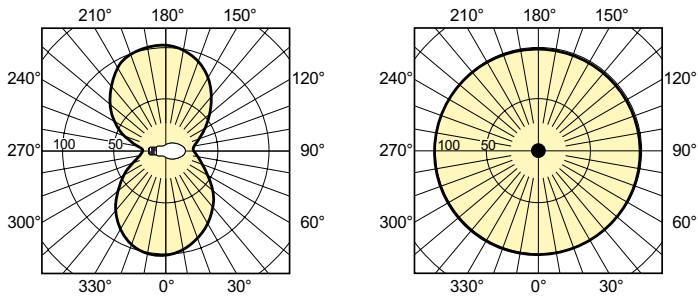

MASTER SON PIA Plus

CE mark	Yes
Product Data	
Order product name	MASTER SON PIA Plus 70W E27
Full product name	MASTER SON PIA Plus 70W E27
Full EOC	87182911804100
Order code	928061009835
Material no. (12 NC)	928061009835

Local order code	70SONPLUS
Numerator – quantity per pack	1
EAN/UPC – Product/Case	8718291180401
Numerator – packs per outer box	24
EAN/UPC – Case	8718291180418

Dimensional drawing

Product	D (max)	C (max)
MASTER SON PIA Plus 70W E27	71 mm	156 mm

Photometric data

Light Distribution Diagram - MASTER SON PIA Plus 70W E27