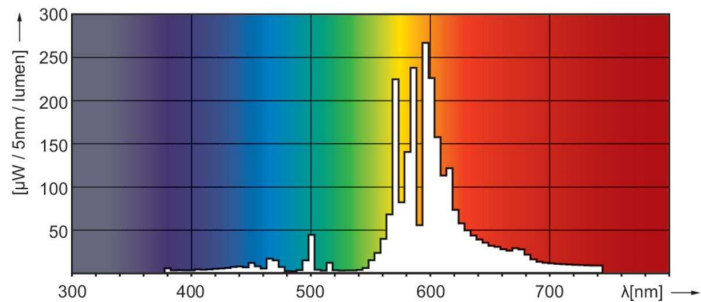

Product data

General Information	
Cap base	E27
Operating position	UNIVERSAL [Any or Universal (U)]
Flux measurement reference	Sphere
Life to 50% failures (nom.)	30,000 h

Light Technical	
Colour Code	220 [CCT of 2000K]
Luminous Flux	6,000 lm
Chromaticity Coordinate X (Nom)	0.54
Chromaticity Coordinate Y (Nom)	0.42
Correlated Colour Temperature (Nom)	1900 K
Luminous efficacy (rated) (nom.)	83.33 lm/W
Colour rendering index (CRI)	-

Photometric data

Light Distribution Diagram - MASTER SON PIA Plus 70W E27

Spectral Power Distribution Colour - MASTER SON PIA Plus 70W E27

MASTER SON PIA Plus

Lifetime

Lumen Maintenance Diagram - MASTER SON PIA Plus 70W E27