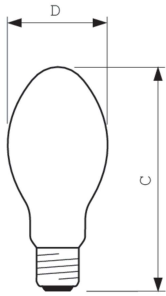

MASTER SON PIA Plus

CE mark	Yes
Product Data	
Order product name	MASTER SON PIA Plus 70W E27
Full product name	MASTER SON PIA Plus 70W E27
Full EOC	87182911804100
Order code	928061009835
Material no. (12 NC)	928061009835

Local order code	70SONPLUS
Numerator – quantity per pack	1
EAN/UPC – Product/Case	8718291180401
Numerator – packs per outer box	24
EAN/UPC – Case	8718291180418

Dimensional drawing

Product	D (max)	C (max)
MASTER SON PIA Plus 70W E27	71 mm	156 mm