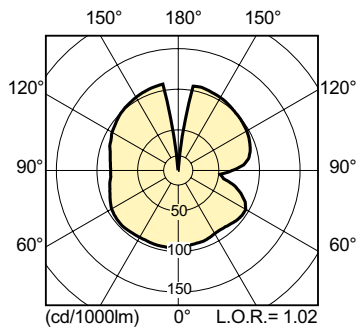

MASTER CityWhite CDO-TT

MASTER CityWh CDO-TT Plus 100W/828 E40

Ceramic metal halide lamp with clear tubular outer bulb shape, used in outdoor offering pleasant white light

Warnings and Safety

- Use only in totally enclosed luminaire, even during testing (IEC61167, IEC 62035, IEC60598)
- The luminaire must be able to contain hot lamp parts if the lamp ruptures
- Lamps may use electronic or electromagnetic control gear
- Control gear must include end-of-life protection (IEC61167, IEC 62035)

Product data

General Information		Operating and Electrical	
Cap base	E40	Power Consumption	99.0 W
Operating position	UNIVERSAL [Any or Universal (U)]	Voltage (nom.)	100 V
Flux measurement reference	Sphere		
Life to 50% failures (nom.)	27,000 h		
Light Technical		Controls and Dimming	
Colour Code	828 [CCT of 2800K]	Dimmable	Yes
Luminous Flux	10,450 lm		
Colour designation	Warm White (WW)		
Chromaticity Coordinate X (Nom)	0.447		
Chromaticity Coordinate Y (Nom)	0.4		
Correlated Colour Temperature (Nom)	2800 K		
Luminous efficacy (rated) (nom.)	106 lm/W		
Colour rendering index (CRI)	88		
Arc Length O (Nom)	8.5 mm		
		Mechanical and Housing	
		Lamp Finish	Clear
		Bulb shape	T46
		Net Weight (Piece)	0.137 kg
		Approval and Application	
		Energy Efficiency Class	F
		Mercury (Hg) content (max.)	12 mg
		Mercury (Hg) content (nom.)	11.6 mg
		Energy consumption kWh/1,000 hours	99 kWh

Material no. (12 NC)	928082119231
Local order code	100CDOOTPLUS828
Numerator – quantity per pack	1
EAN/UPC – Product/Case	8718291120322
Numerator – packs per outer box	12
EAN/UPC - Case	8718291120339

Dimensional drawing

Product	D (max)	O	L	C (max)
MASTER CityWh CDO-TT Plus 100W/828 E40	47 mm	8.5 mm	132 mm	211 mm

Photometric data

Light Distribution Diagram - MASTER CityWh CDO-TT Plus 100W/828 E40

Spectral Power Distribution Colour - MASTER CityWh CDO-TT Plus 100W/828 E40