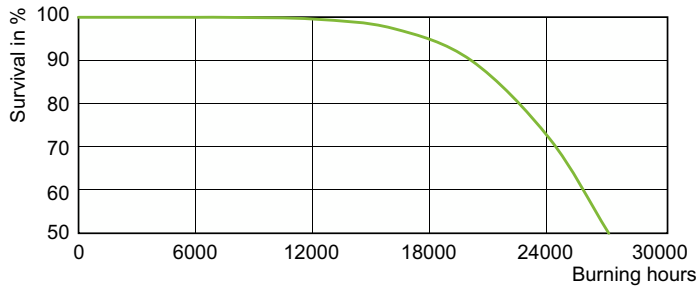

MASTER CityWhite CDO-TT

Lifetime

LDLE_CDO-TT_0002-Life expectancy diagram

Lumen Maintenance Diagram - MASTER CityWh CDO-TT Plus 100W/828 E40