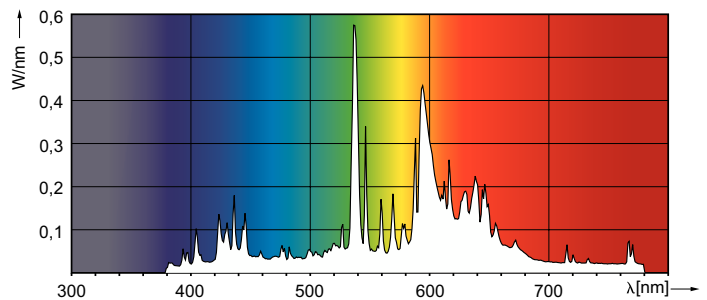

MASTER CityWhite CDO-TT

MASTER CityWh CDO-TT Plus 100W/828 E40

Ceramic metal halide lamp with clear tubular outer bulb shape, used in outdoor offering pleasant white light

Warnings and Safety

- Use only in totally enclosed luminaire, even during testing (IEC61167, IEC 62035, IEC60598)
- The luminaire must be able to contain hot lamp parts if the lamp ruptures
- Lamps may use electronic or electromagnetic control gear
- Control gear must include end-of-life protection (IEC61167, IEC 62035)

Product data

General Information		Operating and Electrical	
Cap base	E40	Power Consumption	99.0 W
Operating position	UNIVERSAL [Any or Universal (U)]	Voltage (nom.)	100 V
Flux measurement reference	Sphere		
Life to 50% failures (nom.)	27,000 h		
Light Technical		Controls and Dimming	
Colour Code	828 [CCT of 2800K]	Dimmable	Yes
Luminous Flux	10,450 lm		
Colour designation	Warm White (WW)		
Chromaticity Coordinate X (Nom)	0.447		
Chromaticity Coordinate Y (Nom)	0.4		
Correlated Colour Temperature (Nom)	2800 K		
Luminous efficacy (rated) (nom.)	106 lm/W		
Colour rendering index (CRI)	88		
Arc Length O (Nom)	8.5 mm		
		Mechanical and Housing	
		Lamp Finish	Clear
		Bulb shape	T46
		Net Weight (Piece)	0.137 kg
		Approval and Application	
		Energy Efficiency Class	F
		Mercury (Hg) content (max.)	12 mg
		Mercury (Hg) content (nom.)	11.6 mg
		Energy consumption kWh/1,000 hours	99 kWh

Product	D (max)	O	L	C (max)
MASTER CityWh CDO-TT Plus 100W/828 E40	47 mm	8.5 mm	132 mm	211 mm

Photometric data

Light Distribution Diagram - MASTER CityWh CDO-TT Plus 100W/828 E40

Spectral Power Distribution Colour - MASTER CityWh CDO-TT Plus 100W/828 E40