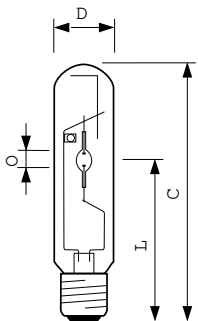

MASTER CityWhite CDO-TT

MASTER CityWh CDO-TT Plus 100W/828 E40

Ceramic metal halide lamp with clear tubular outer bulb shape, used in outdoor offering pleasant white light

Warnings and Safety

- Use only in totally enclosed luminaire, even during testing (IEC61167, IEC 62035, IEC60598)
- The luminaire must be able to contain hot lamp parts if the lamp ruptures
- Lamps may use electronic or electromagnetic control gear
- Control gear must include end-of-life protection (IEC61167, IEC 62035)

Product data

General Information		Operating and Electrical	
Cap base	E40	Power Consumption	99.0 W
Operating position	UNIVERSAL [Any or Universal (U)]	Voltage (nom.)	100 V
Flux measurement reference	Sphere		
Life to 50% failures (nom.)	27,000 h		
Light Technical		Controls and Dimming	
Colour Code	828 [CCT of 2800K]	Dimmable	Yes
Luminous Flux	10,450 lm		
Colour designation	Warm White (WW)		
Chromaticity Coordinate X (Nom)	0.447		
Chromaticity Coordinate Y (Nom)	0.4		
Correlated Colour Temperature (Nom)	2800 K		
Luminous efficacy (rated) (nom.)	106 lm/W		
Colour rendering index (CRI)	88		
Arc Length O (Nom)	8.5 mm		
		Mechanical and Housing	
		Lamp Finish	Clear
		Bulb shape	T46
		Net Weight (Piece)	0.137 kg
		Approval and Application	
		Energy Efficiency Class	F
		Mercury (Hg) content (max.)	12 mg
		Mercury (Hg) content (nom.)	11.6 mg
		Energy consumption kWh/1,000 hours	99 kWh

Material no. (12 NC)	928082119231
Local order code	100CDOOTPLUS828
Numerator – quantity per pack	1
EAN/UPC – Product/Case	8718291120322
Numerator – packs per outer box	12
EAN/UPC - Case	8718291120339

Dimensional drawing

Product	D (max)	O	L	C (max)
MASTER CityWh CDO-TT Plus 100W/828 E40	47 mm	8.5 mm	132 mm	211 mm

Photometric data

Light Distribution Diagram - MASTER CityWh CDO-TT Plus 100W/828 E40

Spectral Power Distribution Colour - MASTER CityWh CDO-TT Plus 100W/828 E40