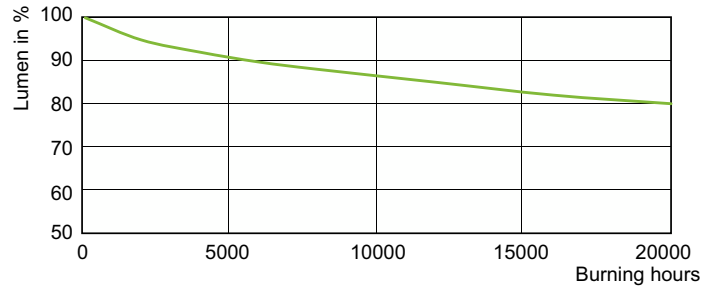

MASTER CityWhite CDO-TT

Lifetime

LDLE_CDO-TT_0002-Life expectancy diagram

Lumen Maintenance Diagram - MASTER CityWh CDO-TT Plus 100W/828 E40