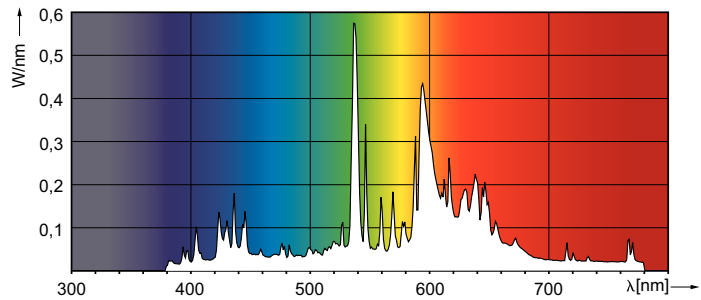

MASTER CityWhite CDO-TT

MASTER CityWh CDO-TT Plus 150W/828 E40

Ceramic metal halide lamp with clear tubular outer bulb shape, used in outdoor offering pleasant white light

Warnings and Safety

- Use only in totally enclosed luminaire, even during testing (IEC61167, IEC 62035, IEC60598)
- The luminaire must be able to contain hot lamp parts if the lamp ruptures
- Lamps may use electronic or electromagnetic control gear
- Control gear must include end-of-life protection (IEC61167, IEC 62035)

Product data

General Information	
Cap base	E40
Operating position	UNIVERSAL [Any or Universal (U)]
Flux measurement reference	Sphere
Life to 50% failures (nom.)	27,000 h

Light Technical	
Colour Code	828 [CCT of 2800K]
Luminous Flux	16,400 lm
Colour designation	Warm White (WW)
Chromaticity Coordinate X (Nom)	0.447
Chromaticity Coordinate Y (Nom)	0.4
Correlated Colour Temperature (Nom)	2800 K
Luminous efficacy (rated) (nom.)	110 lm/W
Colour rendering index (CRI)	87
Arc Length O (Nom)	10 mm

Photometric data

Light Distribution Diagram - MASTER CityWh CDO-TT Plus 150W/828 E40

Spectral Power Distribution Colour - MASTER CityWh CDO-TT Plus 150W/828 E40

MASTER CityWhite CDO-TT

Lifetime

LDLE_CDO-TT_0002-Life expectancy diagram