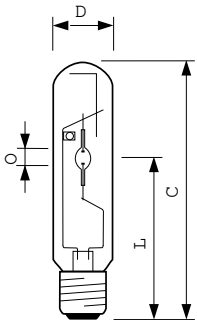

MASTER CityWhite CDO-TT

EPREL Registration Number	473327
CE mark	Yes
Product Data	
Order product name	MASTER CityWh CDO-TT Plus 150W/828 E40
Full product name	MASTER CityWh CDO-TT Plus 150W/828 E40
Full EOC	871829112034600
Order code	928082219231

Material no. (12 NC)	928082219231
Numerator – quantity per pack	1
EAN/UPC – Product/Case	8718291120346
Numerator – packs per outer box	12
EAN/UPC - Case	8718291120353

Dimensional drawing

Product	D (max)	O	L	C (max)
MASTER CityWh CDO-TT Plus 150W/828 E40	47 mm	10 mm	132 mm	211 mm