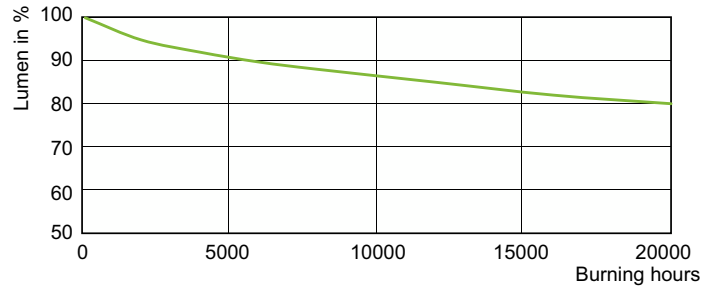

Product data

General Information	
Cap base	E40
Operating position	UNIVERSAL [Any or Universal (U)]
Flux measurement reference	Sphere
Life to 50% failures (nom.)	27,000 h

Light Technical	
Colour Code	828 [CCT of 2800K]
Luminous Flux	16,400 lm
Colour designation	Warm White (WW)
Chromaticity Coordinate X (Nom)	0.447
Chromaticity Coordinate Y (Nom)	0.4
Correlated Colour Temperature (Nom)	2800 K
Luminous efficacy (rated) (nom.)	110 lm/W
Colour rendering index (CRI)	87
Arc Length O (Nom)	10 mm

Operating and Electrical	
Power Consumption	148.5 W
Voltage (nom.)	99 V

Controls and Dimming	
Dimmable	Yes

Mechanical and Housing	
Lamp Finish	Clear
Bulb shape	T46
Net Weight (Piece)	0.135 kg

Approval and Application	
Energy Efficiency Class	F
Mercury (Hg) content (max.)	15.8 mg
Mercury (Hg) content (nom.)	15.8 mg
Energy consumption kWh/1,000 hours	149 kWh

Photometric data

Light Distribution Diagram - MASTER CityWh CDO-TT Plus 150W/828 E40

Spectral Power Distribution Colour - MASTER CityWh CDO-TT Plus 150W/828 E40

MASTER CityWhite CDO-TT

Lifetime

LDLE_CDO-TT_0002-Life expectancy diagram