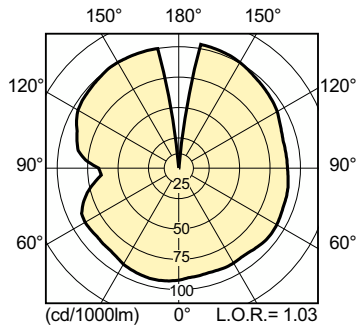

Photometric data

Light Distribution Diagram - MASTER CityWh CDO-TT Plus 150W/828 E40