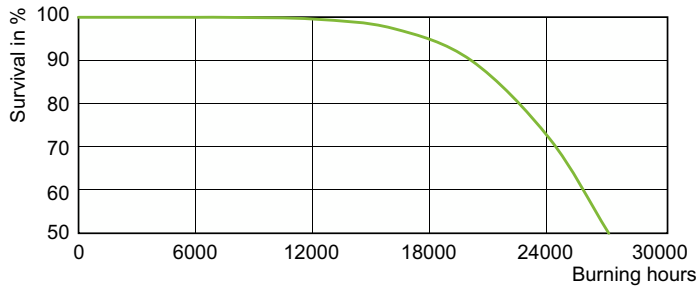

Product data

General Information	
Cap base	E40
Operating position	UNIVERSAL [Any or Universal (U)]
Flux measurement reference	Sphere
Life to 50% failures (nom.)	27,000 h

Light Technical	
Colour Code	828 [CCT of 2800K]
Luminous Flux	16,400 lm
Colour designation	Warm White (WW)
Chromaticity Coordinate X (Nom)	0.447
Chromaticity Coordinate Y (Nom)	0.4
Correlated Colour Temperature (Nom)	2800 K
Luminous efficacy (rated) (nom.)	110 lm/W
Colour rendering index (CRI)	87
Arc Length O (Nom)	10 mm

Operating and Electrical	
Power Consumption	148.5 W
Voltage (nom.)	99 V

Controls and Dimming	
Dimmable	Yes

Mechanical and Housing	
Lamp Finish	Clear
Bulb shape	T46
Net Weight (Piece)	0.135 kg

Approval and Application	
Energy Efficiency Class	F
Mercury (Hg) content (max.)	15.8 mg
Mercury (Hg) content (nom.)	15.8 mg
Energy consumption kWh/1,000 hours	149 kWh

Photometric data

Light Distribution Diagram - MASTER CityWh CDO-TT Plus 150W/828 E40

Spectral Power Distribution Colour - MASTER CityWh CDO-TT Plus 150W/828 E40

MASTER CityWhite CDO-TT

Lifetime

LDLE_CDO-TT_0002-Life expectancy diagram