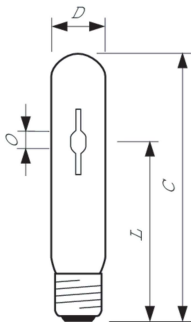

### Product data

General Information	
Cap base	E27
Operating position	UNIVERSAL [Any or Universal (U)]
Flux measurement reference	Sphere
Life to 50% failures (nom.)	21,000 h

Light Technical	
Colour Code	828 [CCT of 2800K]
Luminous Flux	5,500 lm
Colour designation	Warm White (WW)
Chromaticity Coordinate X (Nom)	0.447
Chromaticity Coordinate Y (Nom)	0.4
Correlated Colour Temperature (Nom)	2800 K
Luminous efficacy (rated) (nom.)	104 lm/W
Colour rendering index (CRI)	84
Arc Length O (Nom)	5.25 mm

Operating and Electrical	
Power Consumption	53.0 W
Voltage (nom.)	83 V

Controls and Dimming	
Dimmable	Yes

Mechanical and Housing	
Lamp Finish	Clear
Bulb shape	T31
Net Weight (Piece)	0.060 kg

Approval and Application	
Energy Efficiency Class	F
Mercury (Hg) content (max.)	5.4 mg
Mercury (Hg) content (nom.)	5.4 mg
Energy consumption kWh/1,000 hours	53 kWh

## Dimensional drawing

Product	D (max)	O	L	C (max)
MASTER CityWh CDO-TT Plus 50W/828 E27	36 mm	5.25 mm	102 mm	156 mm