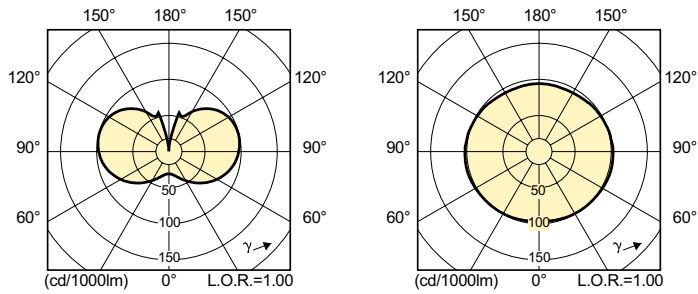

Photometric data

Light Distribution Diagram - MASTER CityWh CDO-TT Plus 50W/828 E27