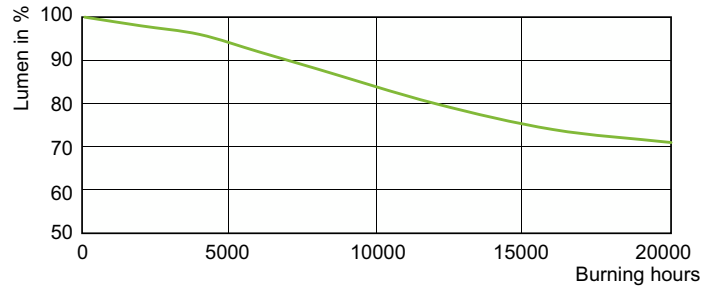

MASTER CityWhite CDO-TT

Lifetime

LDLE_CDO-TT_0004-Life expectancy diagram

Lumen Maintenance Diagram - MASTER CityWh CDO-TT Plus 50W/828 E27