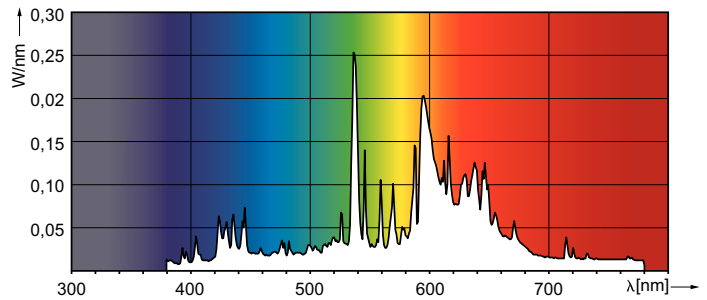

### Product data

General Information	
Cap base	E27
Operating position	UNIVERSAL [Any or Universal (U)]
Flux measurement reference	Sphere
Life to 50% failures (nom.)	21,000 h

Light Technical	
Colour Code	828 [CCT of 2800K]
Luminous Flux	5,500 lm
Colour designation	Warm White (WW)
Chromaticity Coordinate X (Nom)	0.447
Chromaticity Coordinate Y (Nom)	0.4
Correlated Colour Temperature (Nom)	2800 K
Luminous efficacy (rated) (nom.)	104 lm/W
Colour rendering index (CRI)	84
Arc Length O (Nom)	5.25 mm

## Dimensional drawing

Product	D (max)	O	L	C (max)
MASTER CityWh CDO-TT Plus 50W/828 E27	36 mm	5.25 mm	102 mm	156 mm

## Photometric data

Light Distribution Diagram - MASTER CityWh CDO-TT Plus 50W/828 E27

Spectral Power Distribution Colour - MASTER CityWh CDO-TT Plus 50W/828 E27