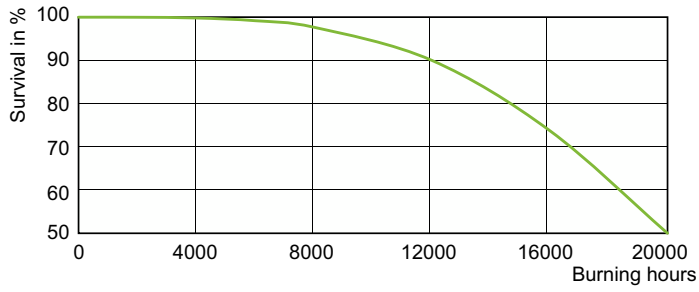

MASTER CityWhite CDO-TT

Lifetime

LDLE_CDO-TT_0004-Life expectancy diagram

Lumen Maintenance Diagram - MASTER CityWh CDO-TT Plus 50W/828 E27