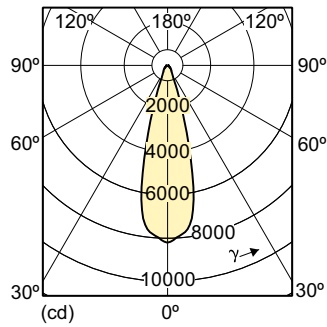

Warnings and Safety

- Use only with electronic control gear
- Control gear must include end-of-life protection (IEC61167, IEC 62035)

Product data

General Information		Luminous flux in 90° cone (rated)	
Cap base	E27		2,400 lm
Operating position	UNIVERSAL [Any or Universal (U)]	Operating and Electrical	
Switching Cycle	1,350	Power Consumption	39.1 W
Flux measurement reference	Narrow Cone	Warm-up time to 60% light	120 s
Life to 50% failures (nom.)	15,000 h	Voltage (nom.)	88 V
Light Technical		Controls and Dimming	
Colour Code	930 [CCT of 3000K]	Dimmable	No
Beam angle (nom.)	30 degree(s)	Mechanical and Housing	
Luminous Flux	2,400 lm	Lamp Finish	Clear
Luminous intensity (nom.)	8,000 cd	Bulb shape	PAR30L
Colour designation	Warm White (WW)	Net Weight (Piece)	0.220 kg
Chromaticity Coordinate X (Nom)	0.434	Approval and Application	
Chromaticity Coordinate Y (Nom)	0.398	Energy Efficiency Class	G
Correlated Colour Temperature (Nom)	3000 K	Mercury (Hg) content (max.)	4.7 mg
Luminous efficacy (rated) (nom.)	69 lm/W	Mercury (Hg) content (nom.)	4.7 mg
Colour rendering index (CRI)	91		
LLMF at end of nominal lifetime (nom.)	80 %		

Product	D (max)	C (max)
MC CDM-R Elite 35W/930 E27 PAR30L 30D	97 mm	123 mm

Photometric data

Light Distribution Diagram - MC CDM-R Elite 35W/930 E27 PAR30L 30D

Spectral Power Distribution Colour - MC CDM-R Elite 35W/930 E27 PAR30L 30D