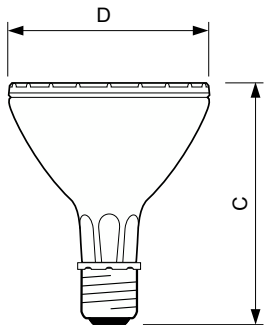

Warnings and Safety

- Use only with electronic control gear
- Control gear must include end-of-life protection (IEC61167, IEC 62035)

Product data

General Information		Luminous flux in 90° cone (rated)	
Cap base	E27		2,400 lm
Operating position	UNIVERSAL [Any or Universal (U)]	Operating and Electrical	
Switching Cycle	1,350	Power Consumption	39.1 W
Flux measurement reference	Narrow Cone	Warm-up time to 60% light	120 s
Life to 50% failures (nom.)	15,000 h	Voltage (nom.)	88 V
Light Technical		Controls and Dimming	
Colour Code	930 [CCT of 3000K]	Dimmable	No
Beam angle (nom.)	30 degree(s)	Mechanical and Housing	
Luminous Flux	2,400 lm	Lamp Finish	Clear
Luminous intensity (nom.)	8,000 cd	Bulb shape	PAR30L
Colour designation	Warm White (WW)	Net Weight (Piece)	0.220 kg
Chromaticity Coordinate X (Nom)	0.434	Approval and Application	
Chromaticity Coordinate Y (Nom)	0.398	Energy Efficiency Class	G
Correlated Colour Temperature (Nom)	3000 K	Mercury (Hg) content (max.)	4.7 mg
Luminous efficacy (rated) (nom.)	69 lm/W	Mercury (Hg) content (nom.)	4.7 mg
Colour rendering index (CRI)	91		
LLMF at end of nominal lifetime (nom.)	80 %		

Material no. (12 NC)	928108200630
Local order code	35CDM930PAR3030
Numerator – quantity per pack	1
EAN/UPC – Product/Case	8718291241942
Numerator – packs per outer box	6
EAN/UPC - Case	8718291241959

Dimensional drawing

Product	D (max)	C (max)
MC CDM-R Elite 35W/930 E27 PAR30L 30D	97 mm	123 mm

Photometric data

Light Distribution Diagram - MC CDM-R Elite 35W/930 E27 PAR30L 30D

Spectral Power Distribution Colour - MC CDM-R Elite 35W/930 E27 PAR30L 30D