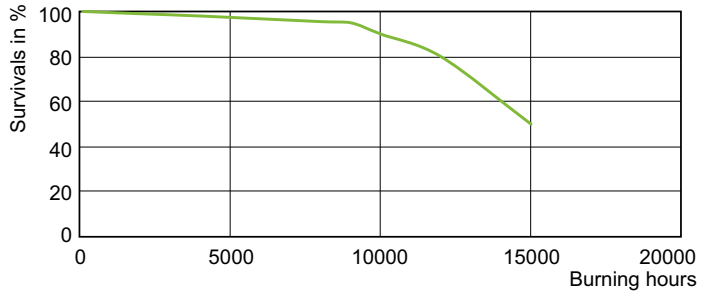

MASTERC colour CDM-R Elite

Lifetime

LDLE_CDM-R-E_930_PAR30L-Life expectancy diagram

Lumen Maintenance Diagram - MC CDM-R Elite 35W/930 E27 PAR30L 30D