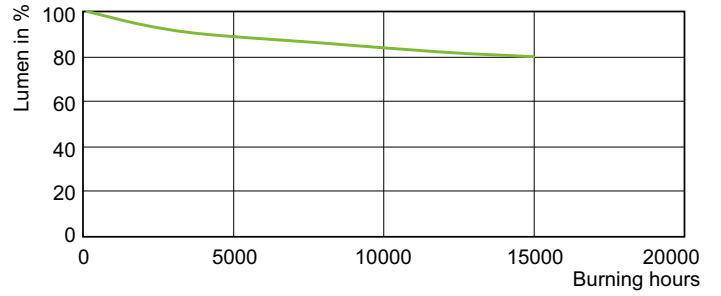

MASTERC colour CDM-R Elite

Lifetime

LDLE_CDM-R-E_930_PAR30L-Life expectancy diagram

Lumen Maintenance Diagram - MC CDM-R Elite 35W/930 E27 PAR30L 30D