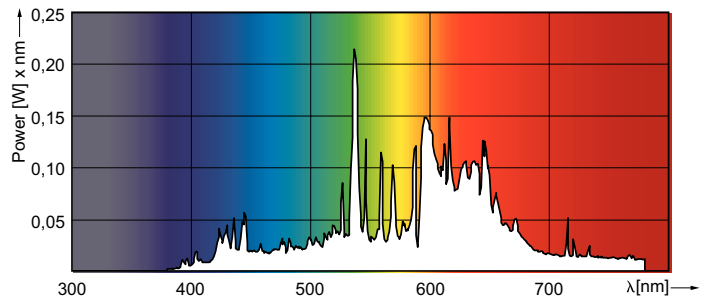

Spectral Power Distribution Colour - MC CDM-R Elite 35W/930 E27 PAR30L 30D