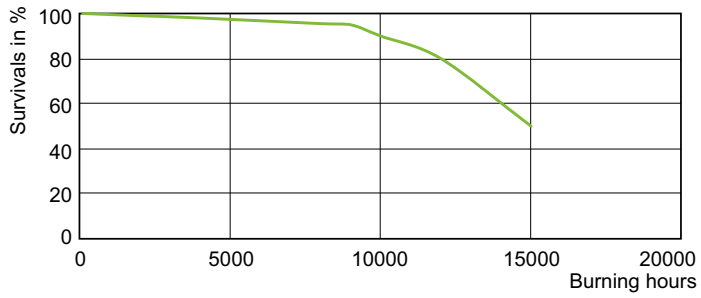

MASTERC colour CDM-R Elite

Lifetime

LDLE_CDM-R-E_930_PAR30L-Life expectancy diagram

Lumen Maintenance Diagram - MC CDM-R Elite 70W/930 E27 PAR30L 30D