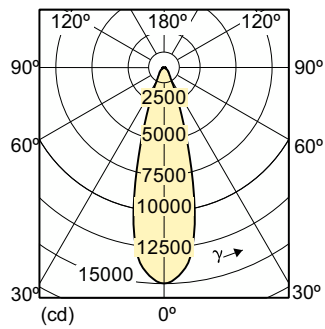

Warnings and Safety

- Use only with electronic control gear
- Control gear must include end-of-life protection (IEC61167, IEC 62035)

Product data

General Information		Luminous flux in 90° cone (rated)	
Cap base	E27		4,500 lm
Operating position	UNIVERSAL [Any or Universal (U)]	Operating and Electrical	
Switching Cycle	1,350	Power Consumption	73.2 W
Flux measurement reference	Narrow Cone	Warm-up time to 60% light	120 s
Life to 50% failures (nom.)	15,000 h	Voltage (nom.)	86 V
Light Technical		Controls and Dimming	
Colour Code	930 [CCT of 3000K]	Dimmable	No
Beam angle (nom.)	30 degree(s)	Mechanical and Housing	
Luminous Flux	4,500 lm	Lamp Finish	Clear
Luminous intensity (nom.)	14,000 cd	Bulb shape	PAR30L
Colour designation	Warm White (WW)	Net Weight (Piece)	0.220 kg
Chromaticity Coordinate X (Nom)	0.434	Approval and Application	
Chromaticity Coordinate Y (Nom)	0.398	Energy Efficiency Class	G
Correlated Colour Temperature (Nom)	3000 K	Mercury (Hg) content (max.)	6.6 mg
Luminous efficacy (rated) (nom.)	70 lm/W	Mercury (Hg) content (nom.)	6.6 mg
Colour rendering index (CRI)	92		
LLMF at end of nominal lifetime (nom.)	80 %		

Product	D (max)	C (max)
MC CDM-R Elite 70W/930 E27 PAR30L 30D	97 mm	123 mm

Photometric data

Light Distribution Diagram - MC CDM-R Elite 70W/930 E27 PAR30L 30D

Spectral Power Distribution Colour - MC CDM-R Elite 70W/930 E27 PAR30L 30D