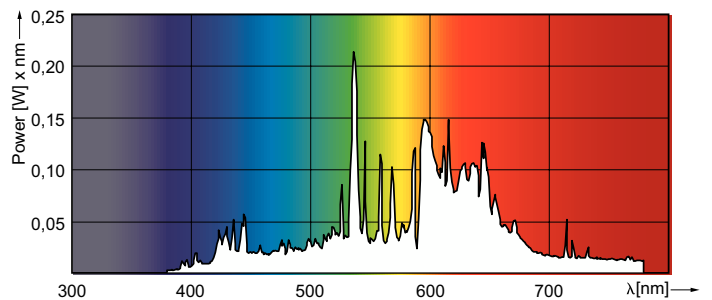

MASTERCoulour CDM-R Elite

MC CDM-R Elite 70W/930 E27 PAR30L 30D

Compact, very high-efficiency, long-life Ceramic Metal Halide discharge reflector lamp producing crisp white sparkling light with high colour rendering

Warnings and Safety

- Use only with electronic control gear
- Control gear must include end-of-life protection (IEC61167, IEC 62035)

Product data

General Information		Luminous flux in 90° cone (rated)	
Cap base	E27		4,500 lm
Operating position	UNIVERSAL [Any or Universal (U)]	Operating and Electrical	
Switching Cycle	1,350	Power Consumption	73.2 W
Flux measurement reference	Narrow Cone	Warm-up time to 60% light	120 s
Life to 50% failures (nom.)	15,000 h	Voltage (nom.)	86 V
Light Technical		Controls and Dimming	
Colour Code	930 [CCT of 3000K]	Dimmable	No
Beam angle (nom.)	30 degree(s)	Mechanical and Housing	
Luminous Flux	4,500 lm	Lamp Finish	Clear
Luminous intensity (nom.)	14,000 cd	Bulb shape	PAR30L
Colour designation	Warm White (WW)	Net Weight (Piece)	0.220 kg
Chromaticity Coordinate X (Nom)	0.434	Approval and Application	
Chromaticity Coordinate Y (Nom)	0.398	Energy Efficiency Class	G
Correlated Colour Temperature (Nom)	3000 K	Mercury (Hg) content (max.)	6.6 mg
Luminous efficacy (rated) (nom.)	70 lm/W	Mercury (Hg) content (nom.)	6.6 mg
Colour rendering index (CRI)	92		
LLMF at end of nominal lifetime (nom.)	80 %		

Product	D (max)	C (max)
MC CDM-R Elite 70W/930 E27 PAR30L 30D	97 mm	123 mm

Photometric data

Light Distribution Diagram - MC CDM-R Elite 70W/930 E27 PAR30L 30D

Spectral Power Distribution Colour - MC CDM-R Elite 70W/930 E27 PAR30L 30D