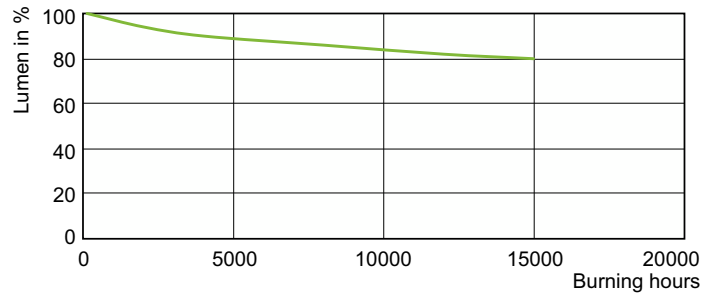

MASTERC colour CDM-R Elite

Lifetime

LDLE_CDM-R-E_930_PAR30L-Life expectancy diagram

Lumen Maintenance Diagram - MC CDM-R Elite 70W/930 E27 PAR30L 30D