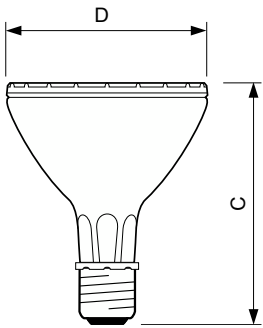

Warnings and Safety

- Use only with electronic control gear
- Control gear must include end-of-life protection (IEC61167, IEC 62035)

Product data

General Information		Luminous flux in 90° cone (rated)	
Cap base	E27		4,500 lm
Operating position	UNIVERSAL [Any or Universal (U)]	Operating and Electrical	
Switching Cycle	1,350	Power Consumption	73.2 W
Flux measurement reference	Narrow Cone	Warm-up time to 60% light	120 s
Life to 50% failures (nom.)	15,000 h	Voltage (nom.)	86 V
Light Technical		Controls and Dimming	
Colour Code	930 [CCT of 3000K]	Dimmable	No
Beam angle (nom.)	30 degree(s)	Mechanical and Housing	
Luminous Flux	4,500 lm	Lamp Finish	Clear
Luminous intensity (nom.)	14,000 cd	Bulb shape	PAR30L
Colour designation	Warm White (WW)	Net Weight (Piece)	0.220 kg
Chromaticity Coordinate X (Nom)	0.434	Approval and Application	
Chromaticity Coordinate Y (Nom)	0.398	Energy Efficiency Class	G
Correlated Colour Temperature (Nom)	3000 K	Mercury (Hg) content (max.)	6.6 mg
Luminous efficacy (rated) (nom.)	70 lm/W	Mercury (Hg) content (nom.)	6.6 mg
Colour rendering index (CRI)	92		
LLMF at end of nominal lifetime (nom.)	80 %		

Material no. (12 NC)	928109400630
Local order code	70CDM930PAR3030
Numerator – quantity per pack	1
EAN/UPC – Product/Case	8718291241881
Numerator – packs per outer box	6
EAN/UPC - Case	8718291241898

Dimensional drawing

Product	D (max)	C (max)
MC CDM-R Elite 70W/930 E27 PAR30L 30D	97 mm	123 mm

Photometric data

Light Distribution Diagram - MC CDM-R Elite 70W/930 E27 PAR30L 30D

Spectral Power Distribution Colour - MC CDM-R Elite 70W/930 E27 PAR30L 30D