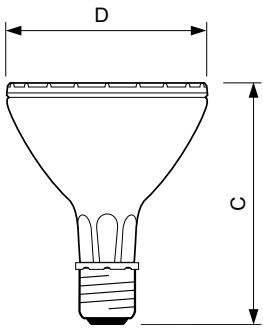

Warnings and Safety

- Use only with electronic control gear
- Control gear must include end-of-life protection (IEC61167, IEC 62035)

Product data

General Information		Luminous flux in 90° cone (rated)	
Cap base	E27		4,400 lm
Operating position	UNIVERSAL [Any or Universal (U)]	Operating and Electrical	
Switching Cycle	1,350	Power Consumption	73.2 W
Flux measurement reference	Narrow Cone	Warm-up time to 60% light	120 s
Life to 50% failures (nom.)	15,000 h	Voltage (nom.)	86 V
Light Technical		Controls and Dimming	
Colour Code	930 [CCT of 3000K]	Dimmable	No
Beam angle (nom.)	40 degree(s)	Mechanical and Housing	
Luminous Flux	4,400 lm	Lamp Finish	Clear
Luminous intensity (nom.)	10,300 cd	Bulb shape	PAR30L
Colour designation	Warm White (WW)	Net Weight (Piece)	0.220 kg
Chromaticity Coordinate X (Nom)	0.434	Approval and Application	
Chromaticity Coordinate Y (Nom)	0.398	Energy Efficiency Class	G
Correlated Colour Temperature (Nom)	3000 K	Mercury (Hg) content (max.)	6.6 mg
Luminous efficacy (rated) (nom.)	70 lm/W	Mercury (Hg) content (nom.)	6.6 mg
Colour rendering index (CRI)	92		
LLMF at end of nominal lifetime (nom.)	80 %		

Material no. (12 NC)	928109500630
Local order code	70CDM930PAR3040
Numerator – quantity per pack	1
EAN/UPC – Product/Case	8718291241904
Numerator – packs per outer box	6
EAN/UPC - Case	8718291241911

Dimensional drawing

Product	D (max)	C (max)
MC CDM-R Elite 70W/930 E27 PAR30L 40D	97 mm	123 mm

Photometric data

Light Distribution Diagram - MC CDM-R Elite 70W/930 E27 PAR30L 40D

Spectral Power Distribution Colour - MC CDM-R Elite 70W/930 E27 PAR30L 40D