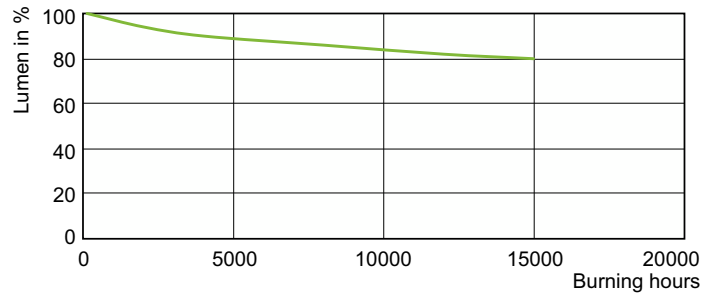

MASTERC colour CDM-R Elite

Lifetime

LDLE_CDM-R-E_930_PAR30L-Life expectancy diagram

Lumen Maintenance Diagram - MC CDM-R Elite 70W/930 E27 PAR30L 40D