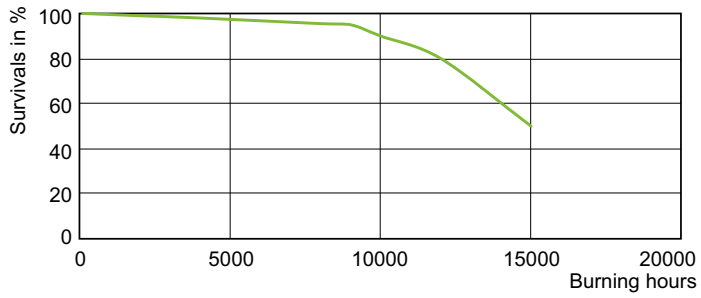

MASTERC colour CDM-R Elite

Lifetime

LDLE_CDM-R-E_930_PAR30L-Life expectancy diagram

Lumen Maintenance Diagram - MC CDM-R Elite 70W/930 E27 PAR30L 40D