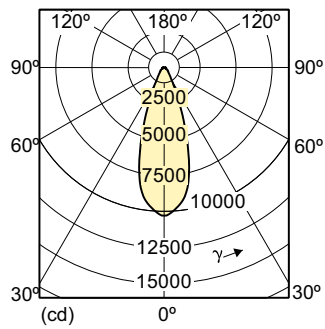

Warnings and Safety

- Use only with electronic control gear
- Control gear must include end-of-life protection (IEC61167, IEC 62035)

Product data

General Information		Luminous flux in 90° cone (rated)	
Cap base	E27		4,400 lm
Operating position	UNIVERSAL [Any or Universal (U)]	Operating and Electrical	
Switching Cycle	1,350	Power Consumption	73.2 W
Flux measurement reference	Narrow Cone	Warm-up time to 60% light	120 s
Life to 50% failures (nom.)	15,000 h	Voltage (nom.)	86 V
Light Technical		Controls and Dimming	
Colour Code	930 [CCT of 3000K]	Dimmable	No
Beam angle (nom.)	40 degree(s)	Mechanical and Housing	
Luminous Flux	4,400 lm	Lamp Finish	Clear
Luminous intensity (nom.)	10,300 cd	Bulb shape	PAR30L
Colour designation	Warm White (WW)	Net Weight (Piece)	0.220 kg
Chromaticity Coordinate X (Nom)	0.434	Approval and Application	
Chromaticity Coordinate Y (Nom)	0.398	Energy Efficiency Class	G
Correlated Colour Temperature (Nom)	3000 K	Mercury (Hg) content (max.)	6.6 mg
Luminous efficacy (rated) (nom.)	70 lm/W	Mercury (Hg) content (nom.)	6.6 mg
Colour rendering index (CRI)	92		
LLMF at end of nominal lifetime (nom.)	80 %		

Product	D (max)	C (max)
MC CDM-R Elite 70W/930 E27 PAR30L 40D	97 mm	123 mm

Photometric data

Light Distribution Diagram - MC CDM-R Elite 70W/930 E27 PAR30L 40D

Spectral Power Distribution Colour - MC CDM-R Elite 70W/930 E27 PAR30L 40D