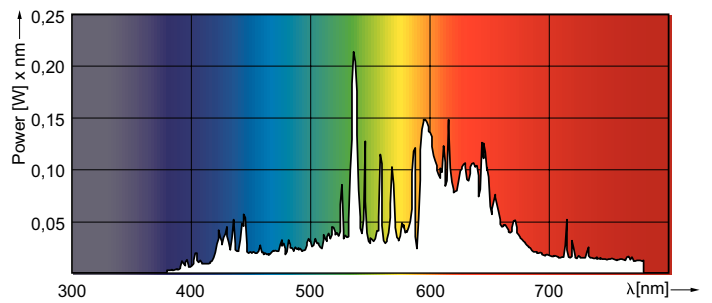

MASTERCoulour CDM-R Elite

MC CDM-R Elite 70W/930 E27 PAR30L 40D

Compact, very high-efficiency, long-life Ceramic Metal Halide discharge reflector lamp producing crisp white sparkling light with high colour rendering

Warnings and Safety

- Use only with electronic control gear
- Control gear must include end-of-life protection (IEC61167, IEC 62035)

Product data

General Information		Luminous flux in 90° cone (rated)	
Cap base	E27		4,400 lm
Operating position	UNIVERSAL [Any or Universal (U)]	Operating and Electrical	
Switching Cycle	1,350	Power Consumption	73.2 W
Flux measurement reference	Narrow Cone	Warm-up time to 60% light	120 s
Life to 50% failures (nom.)	15,000 h	Voltage (nom.)	86 V
Light Technical		Controls and Dimming	
Colour Code	930 [CCT of 3000K]	Dimmable	No
Beam angle (nom.)	40 degree(s)	Mechanical and Housing	
Luminous Flux	4,400 lm	Lamp Finish	Clear
Luminous intensity (nom.)	10,300 cd	Bulb shape	PAR30L
Colour designation	Warm White (WW)	Net Weight (Piece)	0.220 kg
Chromaticity Coordinate X (Nom)	0.434	Approval and Application	
Chromaticity Coordinate Y (Nom)	0.398	Energy Efficiency Class	G
Correlated Colour Temperature (Nom)	3000 K	Mercury (Hg) content (max.)	6.6 mg
Luminous efficacy (rated) (nom.)	70 lm/W	Mercury (Hg) content (nom.)	6.6 mg
Colour rendering index (CRI)	92		
LLMF at end of nominal lifetime (nom.)	80 %		

Product	D (max)	C (max)
MC CDM-R Elite 70W/930 E27 PAR30L 40D	97 mm	123 mm

Photometric data

Light Distribution Diagram - MC CDM-R Elite 70W/930 E27 PAR30L 40D

Spectral Power Distribution Colour - MC CDM-R Elite 70W/930 E27 PAR30L 40D