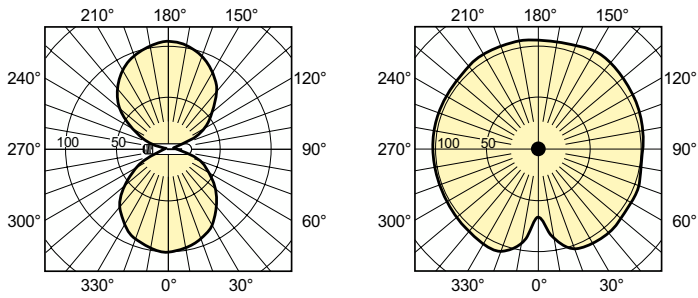

Photometric data

Light Distribution Diagram - MST SON-T APIA Plus Xtra 250W E40 1SL/12