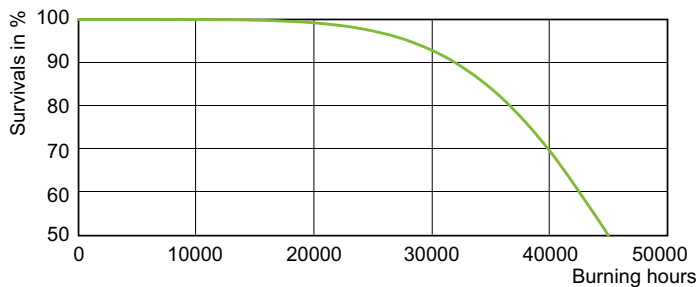

Lifetime

LDLE_SONTAPIA_0005-Life expectancy diagram