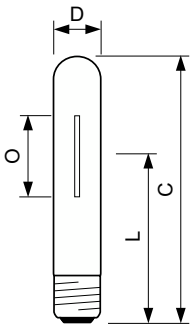

Product data

General Information	
Cap base	E40
Operating position	UNIVERSAL [Any or Universal (U)]
Flux measurement reference	Sphere
Life to 50% failures (nom.)	45,000 h

Light Technical	
Colour Code	- [Not Specified]
Luminous Flux	33,700 lm
Chromaticity Coordinate X (Nom)	0.535
Chromaticity Coordinate Y (Nom)	0.42
Correlated Colour Temperature (Nom)	2000 K
Luminous efficacy (rated) (nom.)	132 lm/W
Colour rendering index (CRI)	-
Arc Length O (Nom)	65 mm

Operating and Electrical	
Power Consumption	255.0 W
Voltage (nom.)	99 V

Controls and Dimming	
Dimmable	Yes

Mechanical and Housing	
Lamp Finish	Clear
Bulb shape	T46
Net Weight (Piece)	161.000 g

Approval and Application	
Energy Efficiency Class	E
Mercury (Hg) content (max.)	15.1 mg
Mercury (Hg) content (nom.)	15.1 mg
Energy consumption kWh/1,000 hours	255 kWh
EPREL Registration Number	473377
CE mark	Yes

Product Data	
Order product name	MST SON-T APIA Plus Xtra 250W E40 1SL/12
Full product name	MST SON-T APIA Plus Xtra 250W E40 1SL/12
Full EOC	872790092737500

MASTER SON-T APIA Plus Xtra

Order code	928150419230
Material no. (12 NC)	928150419230
Local order code	250SONTPLUSXTRA
Numerator – quantity per pack	1
EAN/UPC – Product/Case	8727900927375

Numerator – packs per outer box	12
EAN/UPC – Case	8727900927382

Dimensional drawing

Product	D (max)	O	L	C (max)
MST SON-T APIA Plus Xtra 250W E40 1SL/12	48 mm	65 mm	158 mm	257 mm

Photometric data

Light Distribution Diagram - MST SON-T APIA Plus Xtra 250W E40 1SL/12