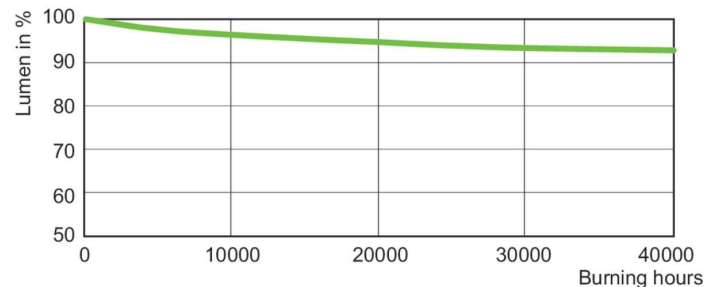

Lumen Maintenance Diagram - MST SON-T APIA Plus Xtra 250W E40 1SL/12