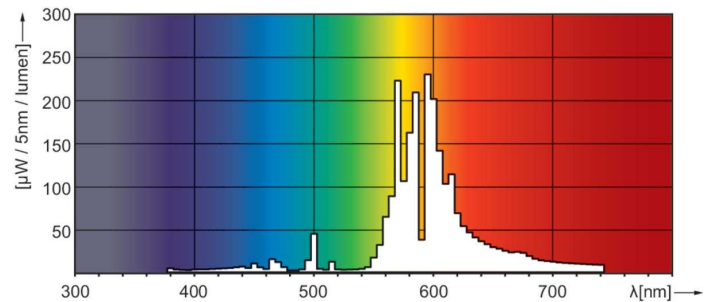

Spectral Power Distribution Colour - MST SON-T APIA Plus Xtra 250W E40 1SL/12