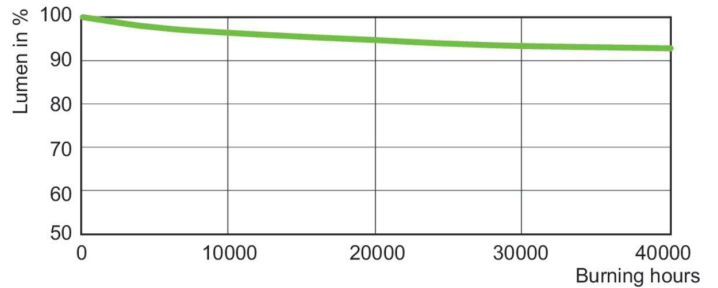

Lifetime

LDLE_SONTAPIA_0005-Life expectancy diagram

Lumen Maintenance Diagram - MST SON-T APIA Plus Xtra 400W E40 1SL/12