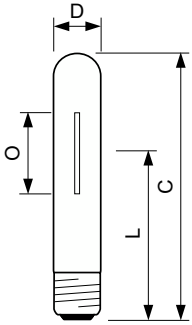

MASTER SON-T APIA Plus Xtra

Order code	928150519227
Material no. (12 NC)	928150519227
Local order code	400SONTPLUSXTRA
Numerator – quantity per pack	1
EAN/UPC – Product/Case	8727900927412

Numerator – packs per outer box	12
EAN/UPC – Case	8727900927429

Dimensional drawing

Product	D (max)	O	L	C (max)
MST SON-T APIA Plus Xtra 400W E40 1SL/12	48 mm	83 mm	175 mm	283 mm