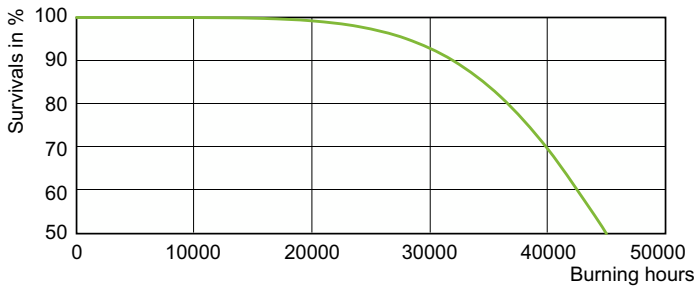

Lifetime

LDLE_SONTAPIA_0005-Life expectancy diagram

Lumen Maintenance Diagram - MST SON-T APIA Plus Xtra 400W E40 1SL/12