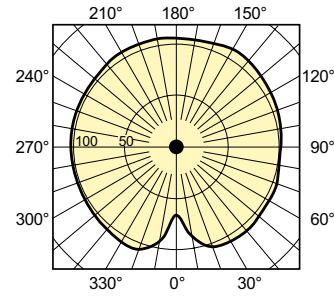

Product data

General Information	
Cap base	E40
Operating position	UNIVERSAL [Any or Universal (U)]
Flux measurement reference	Sphere
Life to 50% failures (nom.)	45,000 h

Light Technical	
Colour Code	- [Not Specified]
Luminous Flux	55,400 lm
Chromaticity Coordinate X (Nom)	0.535
Chromaticity Coordinate Y (Nom)	0.42
Correlated Colour Temperature (Nom)	2000 K
Luminous efficacy (rated) (nom.)	140 lm/W
Colour rendering index (CRI)	-
Arc Length O (Nom)	83 mm

Numerator – packs per outer box	12
EAN/UPC – Case	8727900927429

Dimensional drawing

Product	D (max)	O	L	C (max)
MST SON-T APIA Plus Xtra 400W E40 1SL/12	48 mm	83 mm	175 mm	283 mm

Photometric data

Light Distribution Diagram - MST SON-T APIA Plus Xtra 400W E40 1SL/12