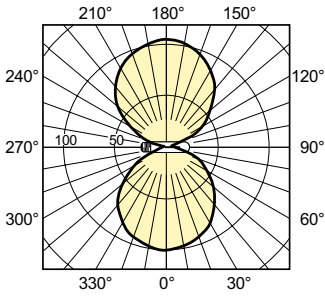

Photometric data

Light Distribution Diagram - MST SON-T APIA Plus Xtra 400W E40 1SL/12

Spectral Power Distribution Colour - MST SON-T APIA Plus Xtra 400W E40 1SL/12