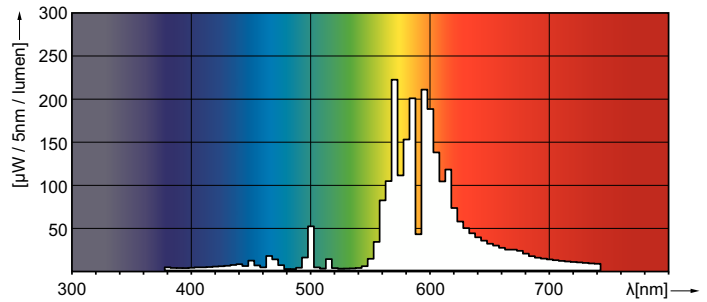

Photometric data

Light Distribution Diagram - MST SON-T APIA Plus Xtra 400W E40 1SL/12

Spectral Power Distribution Colour - MST SON-T APIA Plus Xtra 400W E40 1SL/12