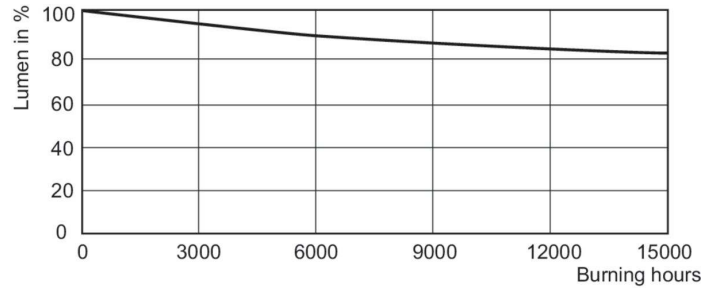

MASTER SDW-T

Lifetime

LDLE_SDW-T_35W_50W_825-Life expectancy diagram

Lumen Maintenance Diagram - MASTER SDW-T 50W/825 PG12-1 1SL/12