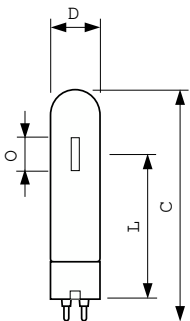

### Product data

General Information	
Cap base	PG12-1
Operating position	UNIVERSAL [Any or Universal (U)]
Flux measurement reference	Sphere
Life to 50% failures (nom.)	15,000 h
Useful life (nom.)	10,000 h
Light Technical	
Colour Code	825 [CCT of 2500K]
Luminous Flux	2,500 lm
Colour designation	Golden White
Chromaticity Coordinate X (Nom)	0.478
Chromaticity Coordinate Y (Nom)	0.415
Correlated Colour Temperature (Nom)	2500 K
Luminous efficacy (rated) (nom.)	45.45 lm/W
Colour rendering index (CRI)	82
Arc Length O (Nom)	16 mm

Operating and Electrical	
Power Consumption	55.5 W
Voltage (nom.)	90 V
Controls and Dimming	
Dimmable	No
Mechanical and Housing	
Lamp Finish	Clear
Bulb material	Soft Glass
Bulb shape	T31
Net Weight (Piece)	0.048 kg
Approval and Application	
Energy Efficiency Class	G
Mercury (Hg) content (max.)	7.6 mg
Mercury (Hg) content (nom.)	7.6 mg
Energy consumption kWh/1,000 hours	56 kWh

## Dimensional drawing

Product	D (max)	O	L	C (max)
MASTER SDW-T 50W/825 PG12-1 1SL/12	32 mm	15.4 mm	91 mm	149 mm