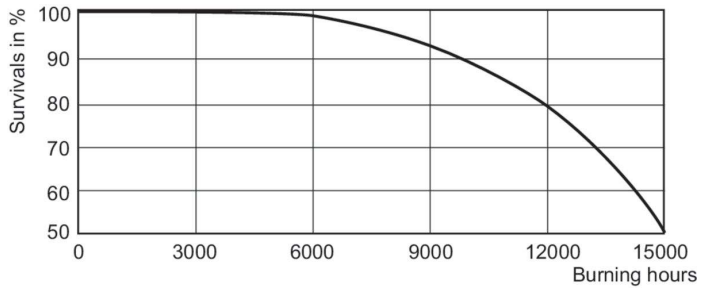

MASTER SDW-T

Lifetime

LDLE_SDW-T_35W_50W_825-Life expectancy diagram

Lumen Maintenance Diagram - MASTER SDW-T 50W/825 PG12-1 1SL/12