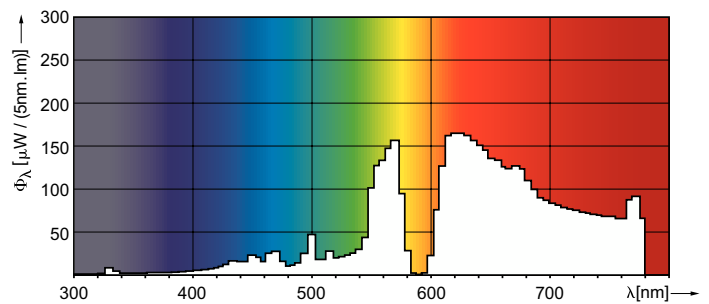

Operating and Electrical	
Power Consumption	55.5 W
Voltage (nom.)	90 V
Controls and Dimming	
Dimmable	No
Mechanical and Housing	
Lamp Finish	Clear
Bulb material	Soft Glass
Bulb shape	T31
Net Weight (Piece)	0.048 kg
Approval and Application	
Energy Efficiency Class	G
Mercury (Hg) content (max.)	7.6 mg
Mercury (Hg) content (nom.)	7.6 mg
Energy consumption kWh/1,000 hours	56 kWh

## Dimensional drawing

Product	D (max)	O	L	C (max)
MASTER SDW-T 50W/825 PG12-1 1SL/12	32 mm	15.4 mm	91 mm	149 mm

## Photometric data

Light Distribution Diagram - MASTER SDW-T 50W/825 PG12-1 1SL/12

Spectral Power Distribution Colour - MASTER SDW-T 50W/825 PG12-1 1SL/12