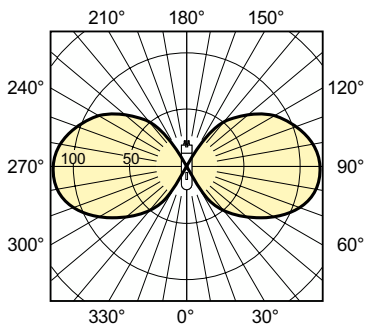

Photometric data

Light Distribution Diagram - MASTER SDW-T 50W/825 PG12-1 1SL/12