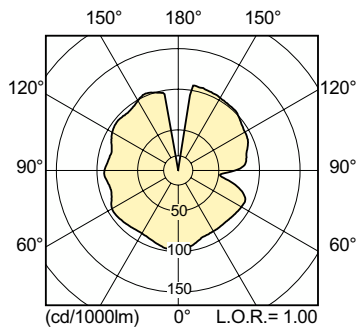

MASTER CityWhite CDO-ET

MASTER CityWh CDO-ET Plus 70W/828 E27

Ceramic metal halide lamp, with opalized ovoid outer bulb shape, used in outdoor offering pleasant white light

Warnings and Safety

- Use only in totally enclosed luminaire, even during testing (IEC61167, IEC 62035, IEC60598)
- The luminaire must be able to contain hot lamp parts if the lamp ruptures
- Lamps may use electronic or electromagnetic control gear
- Control gear must include end-of-life protection (IEC61167, IEC 62035)

Product data

General Information		Operating and Electrical	
Cap base	E27	Power Consumption	71.0 W
Operating position	UNIVERSAL [Any or Universal (U)]	Voltage (nom.)	83 V
Flux measurement reference	Sphere		
Life to 50% failures (nom.)	27,000 h		
Light Technical		Controls and Dimming	
Colour Code	828 [CCT of 2800K]	Dimmable	Yes
Luminous Flux	7,030 lm		
Colour designation	Warm White (WW)		
Chromaticity Coordinate X (Nom)	0.447	Mechanical and Housing	
Chromaticity Coordinate Y (Nom)	0.4	Lamp Finish	Coated glass
Correlated Colour Temperature (Nom)	2800 K	Bulb shape	B70
Luminous efficacy (rated) (nom.)	99 lm/W	Net Weight (Piece)	57.000 g
Colour rendering index (CRI)	84		
		Approval and Application	
		Energy Efficiency Class	F
		Mercury (Hg) content (max.)	7.8 mg
		Mercury (Hg) content (nom.)	7.8 mg
		Energy consumption kWh/1,000 hours	71 kWh

Product	D (max)	C (max)
MASTER CityWh CDO-ET Plus 70W/828 E27	71 mm	156 mm

Photometric data

Light Distribution Diagram - MASTER CityWh CDO-ET Plus 70W/828 E27

Spectral Power Distribution Colour - MASTER CityWh CDO-ET Plus 70W/828 E27