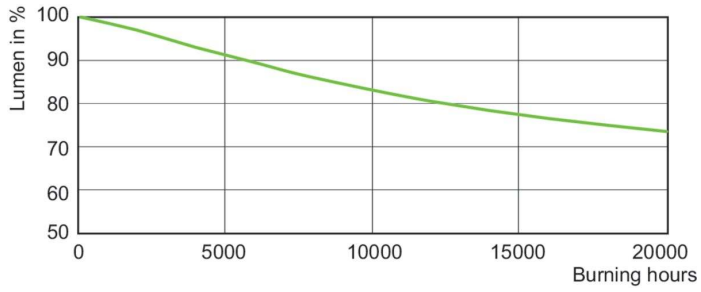

MASTER CityWhite CDO-ET

Lifetime

Lumen Maintenance Diagram - MASTER CityWh CDO-ET Plus 70W/828 E27

LDLE_CDO-ET_0001-Life expectancy diagram