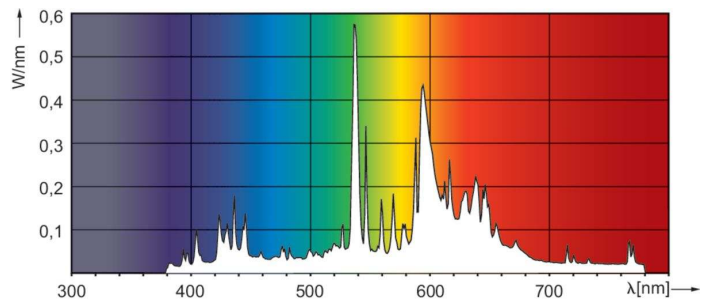

MASTER CityWhite CDO-ET

MASTER CityWh CDO-ET Plus 70W/828 E27

Ceramic metal halide lamp, with opalized ovoid outer bulb shape, used in outdoor offering pleasant white light

Warnings and Safety

- Use only in totally enclosed luminaire, even during testing (IEC61167, IEC 62035, IEC60598)
- The luminaire must be able to contain hot lamp parts if the lamp ruptures
- Lamps may use electronic or electromagnetic control gear
- Control gear must include end-of-life protection (IEC61167, IEC 62035)

Product data

General Information		Operating and Electrical	
Cap base	E27	Power Consumption	71.0 W
Operating position	UNIVERSAL [Any or Universal (U)]	Voltage (nom.)	83 V
Flux measurement reference	Sphere		
Life to 50% failures (nom.)	27,000 h		
Light Technical		Controls and Dimming	
Colour Code	828 [CCT of 2800K]	Dimmable	Yes
Luminous Flux	7,030 lm		
Colour designation	Warm White (WW)		
Chromaticity Coordinate X (Nom)	0.447	Mechanical and Housing	
Chromaticity Coordinate Y (Nom)	0.4	Lamp Finish	Coated glass
Correlated Colour Temperature (Nom)	2800 K	Bulb shape	B70
Luminous efficacy (rated) (nom.)	99 lm/W	Net Weight (Piece)	57.000 g
Colour rendering index (CRI)	84		
		Approval and Application	
		Energy Efficiency Class	F
		Mercury (Hg) content (max.)	7.8 mg
		Mercury (Hg) content (nom.)	7.8 mg
		Energy consumption kWh/1,000 hours	71 kWh

Product	D (max)	C (max)
MASTER CityWh CDO-ET Plus 70W/828 E27	71 mm	156 mm

Photometric data

Light Distribution Diagram - MASTER CityWh CDO-ET Plus 70W/828 E27

Spectral Power Distribution Colour - MASTER CityWh CDO-ET Plus 70W/828 E27