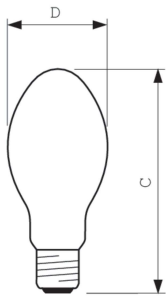

MASTER CityWhite CDO-ET

MASTER CityWh CDO-ET Plus 70W/828 E27

Ceramic metal halide lamp, with opalized ovoid outer bulb shape, used in outdoor offering pleasant white light

Warnings and Safety

- Use only in totally enclosed luminaire, even during testing (IEC61167, IEC 62035, IEC60598)
- The luminaire must be able to contain hot lamp parts if the lamp ruptures
- Lamps may use electronic or electromagnetic control gear
- Control gear must include end-of-life protection (IEC61167, IEC 62035)

Product data

General Information		Operating and Electrical	
Cap base	E27	Power Consumption	71.0 W
Operating position	UNIVERSAL [Any or Universal (U)]	Voltage (nom.)	83 V
Flux measurement reference	Sphere		
Life to 50% failures (nom.)	27,000 h		
Light Technical		Controls and Dimming	
Colour Code	828 [CCT of 2800K]	Dimmable	Yes
Luminous Flux	7,030 lm		
Colour designation	Warm White (WW)		
Chromaticity Coordinate X (Nom)	0.447	Mechanical and Housing	
Chromaticity Coordinate Y (Nom)	0.4	Lamp Finish	Coated glass
Correlated Colour Temperature (Nom)	2800 K	Bulb shape	B70
Luminous efficacy (rated) (nom.)	99 lm/W	Net Weight (Piece)	57.000 g
Colour rendering index (CRI)	84		
		Approval and Application	
		Energy Efficiency Class	F
		Mercury (Hg) content (max.)	7.8 mg
		Mercury (Hg) content (nom.)	7.8 mg
		Energy consumption kWh/1,000 hours	71 kWh

Product	D (max)	C (max)
MASTER CityWh CDO-ET Plus 70W/828 E27	71 mm	156 mm

Photometric data

Light Distribution Diagram - MASTER CityWh CDO-ET Plus 70W/828 E27

Spectral Power Distribution Colour - MASTER CityWh CDO-ET Plus 70W/828 E27