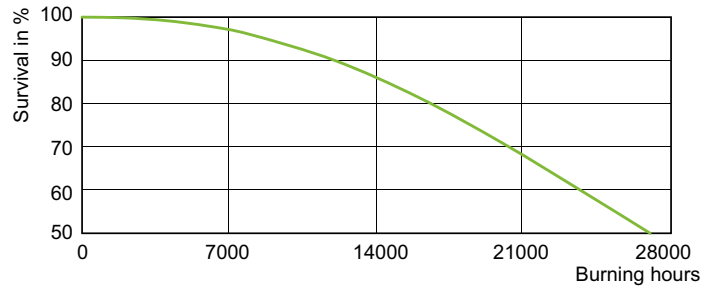

MASTER CityWhite CDO-ET

Lifetime

Lumen Maintenance Diagram - MASTER CityWh CDO-ET Plus 70W/828 E27

LDLE_CDO-ET_0001-Life expectancy diagram