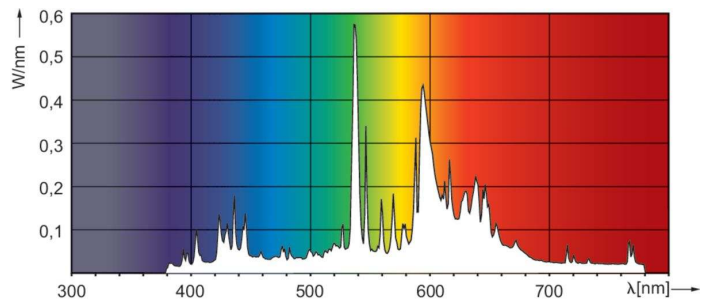

MASTER CityWhite CDO-ET

MASTER CityWh CDO-ET Plus 150W/828 E40

Ceramic metal halide lamp, with opalized ovoid outer bulb shape, used in outdoor offering pleasant white light

Warnings and Safety

- Use only in totally enclosed luminaire, even during testing (IEC61167, IEC 62035, IEC60598)
- The luminaire must be able to contain hot lamp parts if the lamp ruptures
- Lamps may use electronic or electromagnetic control gear
- Control gear must include end-of-life protection (IEC61167, IEC 62035)

Product data

General Information	
Cap base	E40
Operating position	UNIVERSAL [Any or Universal (U)]
Flux measurement reference	Sphere
Life to 50% failures (nom.)	27,000 h

Light Technical	
Colour Code	828 [CCT of 2800K]
Luminous Flux	15,400 lm
Colour designation	Warm White (WW)
Chromaticity Coordinate X (Nom)	0.447
Chromaticity Coordinate Y (Nom)	0.4
Correlated Colour Temperature (Nom)	2800 K
Luminous efficacy (rated) (nom.)	108 lm/W
Colour rendering index (CRI)	85

Operating and Electrical	
Power Consumption	143.0 W
Voltage (nom.)	89 V

Controls and Dimming	
Dimmable	Yes

Mechanical and Housing	
Lamp Finish	Coated glass
Bulb shape	BD90
Net Weight (Piece)	0.157 kg

Approval and Application	
Energy Efficiency Class	F
Mercury (Hg) content (max.)	15.8 mg
Mercury (Hg) content (nom.)	15.8 mg
Energy consumption kWh/1,000 hours	143 kWh

Product	D (max)	C (max)
MASTER CityWh CDO-ET Plus 150W/828 E40	91 mm	227 mm

Photometric data

Light Distribution Diagram - MASTER CityWh CDO-ET Plus 150W/828 E40

Spectral Power Distribution Colour - MASTER CityWh CDO-ET Plus 150W/828 E40