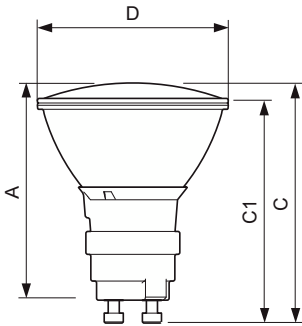

PHILIPS

Lighting

MASTERColour CDM-Rm Elite Mini

CDM-Rm Elite Mini 20W/830 GX10 MR16 10D

Mini, very high-efficiency Ceramic Metal Halide discharge reflector lamp producing crisp white sparkling light with high colour rendering

Warnings and Safety

- Use only with electronic control gear
- Control gear must include end-of-life protection (IEC61167, IEC 62035)

Product data

General Information		Luminous flux in 90° cone (rated)	
Cap base	GX10		880 lm
Operating position	UNIVERSAL [Any or Universal (U)]	Operating and Electrical	
Switching Cycle	1,350	Power Consumption	20.1 W
Flux measurement reference	Narrow Cone	Warm-up time to 60% light	120 s
Life to 50% failures (nom.)	15,000 h	Voltage (nom.)	95 V
Light Technical		Controls and Dimming	
Colour Code	830 [CCT of 3000K]	Dimmable	No
Beam angle (nom.)	10 degree(s)	Mechanical and Housing	
Luminous Flux	880 lm	Bulb shape	MR16
Luminous intensity (nom.)	14,500 cd	Net Weight (Piece)	0.047 kg
Chromaticity Coordinate X (Nom)	0.434	Approval and Application	
Chromaticity Coordinate Y (Nom)	0.398	Energy Efficiency Class	G
Correlated Colour Temperature (Nom)	3000 K	Mercury (Hg) content (max.)	3.5 mg
Luminous efficacy (rated) (nom.)	49 lm/W	Mercury (Hg) content (nom.)	3.5 mg
Colour rendering index (CRI)	84	Energy consumption kWh/1,000 hours	21 kWh
LLMF at end of nominal lifetime (nom.)	70 %		

Product	D (max)	D	C (max)	C	C1 (max)	A (max)
CDM-Rm Elite Mini 20W/830 GX10 MR16 10D	51 mm	50 mm	65.4 mm	62.75 mm	60.9 mm	59 mm

Photometric data

Spectral Power Distribution Colour - CDM-Rm Elite Mini 20W/830 GX10 MR16 10D