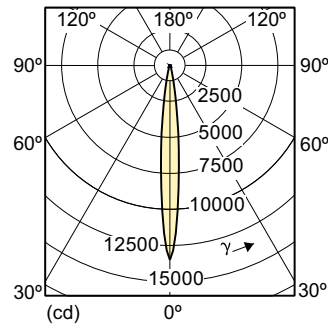

Warnings and Safety

- Use only with electronic control gear
- Control gear must include end-of-life protection (IEC61167, IEC 62035)

Product data

General Information		Luminous flux in 90° cone (rated)	
Cap base	GX10		880 lm
Operating position	UNIVERSAL [Any or Universal (U)]	Operating and Electrical	
Switching Cycle	1,350	Power Consumption	20.1 W
Flux measurement reference	Narrow Cone	Warm-up time to 60% light	120 s
Life to 50% failures (nom.)	15,000 h	Voltage (nom.)	95 V
Light Technical		Controls and Dimming	
Colour Code	830 [CCT of 3000K]	Dimmable	No
Beam angle (nom.)	10 degree(s)	Mechanical and Housing	
Luminous Flux	880 lm	Bulb shape	MR16
Luminous intensity (nom.)	14,500 cd	Net Weight (Piece)	0.047 kg
Chromaticity Coordinate X (Nom)	0.434	Approval and Application	
Chromaticity Coordinate Y (Nom)	0.398	Energy Efficiency Class	G
Correlated Colour Temperature (Nom)	3000 K	Mercury (Hg) content (max.)	3.5 mg
Luminous efficacy (rated) (nom.)	49 lm/W	Mercury (Hg) content (nom.)	3.5 mg
Colour rendering index (CRI)	84	Energy consumption kWh/1,000 hours	21 kWh
LLMF at end of nominal lifetime (nom.)	70 %		

Product	D (max)	D	C (max)	C	C1 (max)	A (max)
CDM-Rm Elite Mini 20W/830 GX10 MR16 10D	51 mm	50 mm	65.4 mm	62.75 mm	60.9 mm	59 mm

Photometric data

Spectral Power Distribution Colour - CDM-Rm Elite Mini 20W/830 GX10 MR16 10D