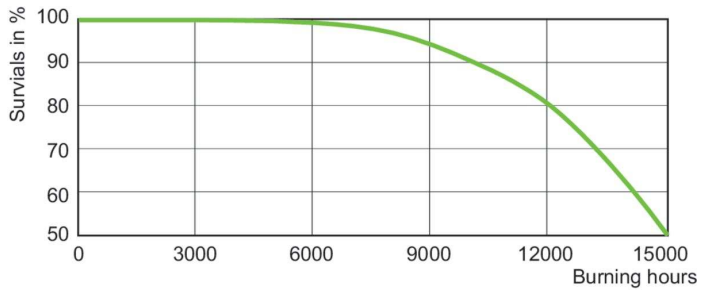

MASTERCcolour CDM-Rm Elite Mini

Lifetime

LDLE_CDM-Rm_0003-Life expectancy diagram

Lumen Maintenance Diagram - CDM-Rm Elite Mini 20W/830 GX10 MR16 10D