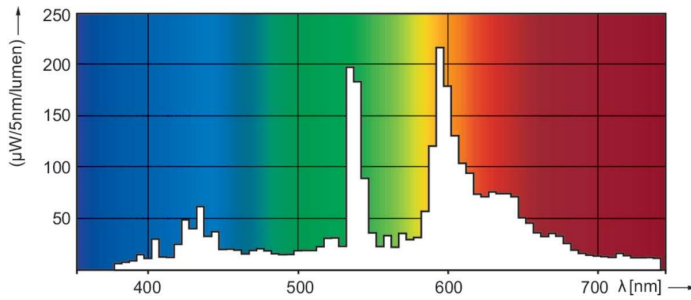

PHILIPS

Lighting

MASTERColour CDM-Rm Elite Mini

CDM-Rm Elite Mini 20W/830 GX10 MR16 10D

Mini, very high-efficiency Ceramic Metal Halide discharge reflector lamp producing crisp white sparkling light with high colour rendering

Warnings and Safety

- Use only with electronic control gear
- Control gear must include end-of-life protection (IEC61167, IEC 62035)

Product data

General Information		Luminous flux in 90° cone (rated)	
Cap base	GX10		880 lm
Operating position	UNIVERSAL [Any or Universal (U)]	Operating and Electrical	
Switching Cycle	1,350	Power Consumption	20.1 W
Flux measurement reference	Narrow Cone	Warm-up time to 60% light	120 s
Life to 50% failures (nom.)	15,000 h	Voltage (nom.)	95 V
Light Technical		Controls and Dimming	
Colour Code	830 [CCT of 3000K]	Dimmable	No
Beam angle (nom.)	10 degree(s)	Mechanical and Housing	
Luminous Flux	880 lm	Bulb shape	MR16
Luminous intensity (nom.)	14,500 cd	Net Weight (Piece)	0.047 kg
Chromaticity Coordinate X (Nom)	0.434	Approval and Application	
Chromaticity Coordinate Y (Nom)	0.398	Energy Efficiency Class	G
Correlated Colour Temperature (Nom)	3000 K	Mercury (Hg) content (max.)	3.5 mg
Luminous efficacy (rated) (nom.)	49 lm/W	Mercury (Hg) content (nom.)	3.5 mg
Colour rendering index (CRI)	84	Energy consumption kWh/1,000 hours	21 kWh
LLMF at end of nominal lifetime (nom.)	70 %		

Product	D (max)	D	C (max)	C	C1 (max)	A (max)
CDM-Rm Elite Mini 20W/830 GX10 MR16 10D	51 mm	50 mm	65.4 mm	62.75 mm	60.9 mm	59 mm

Photometric data

Spectral Power Distribution Colour - CDM-Rm Elite Mini 20W/830 GX10 MR16 10D