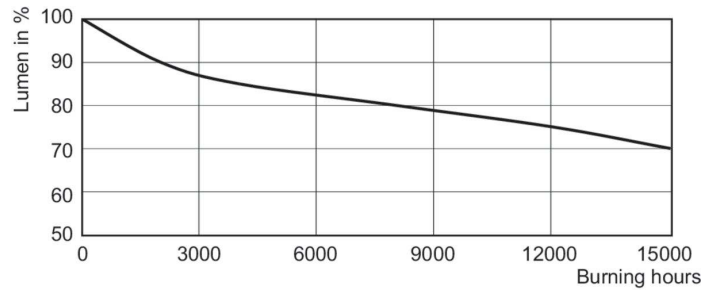

MASTERCcolour CDM-Rm Elite Mini

Lifetime

LDLE_CDM-Rm_0003-Life expectancy diagram

Lumen Maintenance Diagram - CDM-Rm Elite Mini 20W/830 GX10 MR16 10D