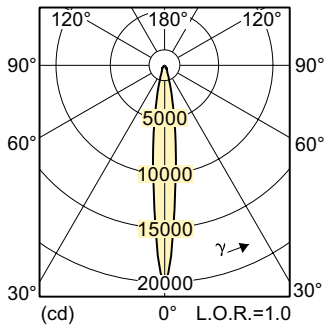

MASTERColour CDM-Rm Elite Mini

CDM-Rm Elite Mini 35W/930 GX10 MR16 10D

Mini, very high-efficiency Ceramic Metal Halide discharge reflector lamp producing crisp white sparkling light with high colour rendering

Warnings and Safety

- Use only with electronic control gear
- Control gear must include end-of-life protection (IEC61167, IEC 62035)

Product data

General Information		Luminous flux in 90° cone (rated)	
Cap base	GX10	2,100 lm	
Operating position	UNIVERSAL [Any or Universal (U)]	Operating and Electrical	
Switching Cycle	1,350	Power Consumption	39.1 W
Flux measurement reference	Narrow Cone	Warm-up time to 60% light	120 s
Life to 50% failures (nom.)	15,000 h	Voltage (nom.)	87 V
Light Technical		Controls and Dimming	
Colour Code	930 [CCT of 3000K]	Dimmable	No
Beam angle (nom.)	10 degree(s)	Mechanical and Housing	
Luminous Flux	2,100 lm	Bulb shape	MR16
Luminous intensity (nom.)	17,500 cd	Net Weight (Piece)	0.048 kg
Chromaticity Coordinate X (Nom)	0.434	Approval and Application	
Chromaticity Coordinate Y (Nom)	0.398	Energy Efficiency Class	G
Correlated Colour Temperature (Nom)	3000 K	Mercury (Hg) content (max.)	4.7 mg
Luminous efficacy (rated) (nom.)	60 lm/W	Mercury (Hg) content (nom.)	4.7 mg
Colour rendering index (CRI)	90	Energy consumption kWh/1,000 hours	40 kWh
LLMF at end of nominal lifetime (nom.)	80 %		

Product	D (max)	D	C (max)	C	C1 (max)	A (max)
CDM-Rm Elite Mini 35W/930 GX10 MR16 10D	51 mm	50 mm	65.4 mm	62.75 mm	60.9 mm	59 mm

Photometric data

Light Distribution Diagram - CDM-Rm Elite Mini 35W/930 GX10 MR16 10D