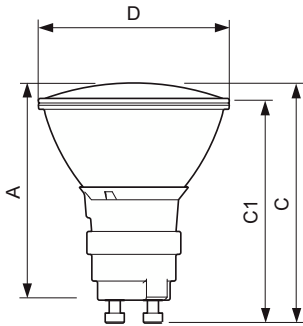

MASTERColour CDM-Rm Elite Mini

CDM-Rm Elite Mini 35W/930 GX10 MR16 10D

Mini, very high-efficiency Ceramic Metal Halide discharge reflector lamp producing crisp white sparkling light with high colour rendering

Warnings and Safety

- Use only with electronic control gear
- Control gear must include end-of-life protection (IEC61167, IEC 62035)

Product data

General Information		Luminous flux in 90° cone (rated)	
Cap base	GX10	2,100 lm	
Operating position	UNIVERSAL [Any or Universal (U)]	Operating and Electrical	
Switching Cycle	1,350	Power Consumption	39.1 W
Flux measurement reference	Narrow Cone	Warm-up time to 60% light	120 s
Life to 50% failures (nom.)	15,000 h	Voltage (nom.)	87 V
Light Technical		Controls and Dimming	
Colour Code	930 [CCT of 3000K]	Dimmable	No
Beam angle (nom.)	10 degree(s)	Mechanical and Housing	
Luminous Flux	2,100 lm	Bulb shape	MR16
Luminous intensity (nom.)	17,500 cd	Net Weight (Piece)	0.048 kg
Chromaticity Coordinate X (Nom)	0.434	Approval and Application	
Chromaticity Coordinate Y (Nom)	0.398	Energy Efficiency Class	G
Correlated Colour Temperature (Nom)	3000 K	Mercury (Hg) content (max.)	4.7 mg
Luminous efficacy (rated) (nom.)	60 lm/W	Mercury (Hg) content (nom.)	4.7 mg
Colour rendering index (CRI)	90	Energy consumption kWh/1,000 hours	40 kWh
LLMF at end of nominal lifetime (nom.)	80 %		

Product	D (max)	D	C (max)	C	C1 (max)	A (max)
CDM-Rm Elite Mini 35W/930 GX10 MR16 10D	51 mm	50 mm	65.4 mm	62.75 mm	60.9 mm	59 mm

Photometric data

Light Distribution Diagram - CDM-Rm Elite Mini 35W/930 GX10 MR16 10D