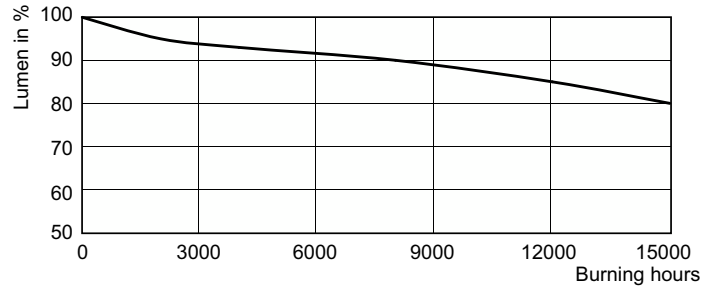

MASTERCcolour CDM-Rm Elite Mini

Lifetime

LDLE_CDM-Rm_35W_930-Life expectancy diagram

Lumen Maintenance Diagram - CDM-Rm Elite Mini 35W/930 GX10 MR16 10D