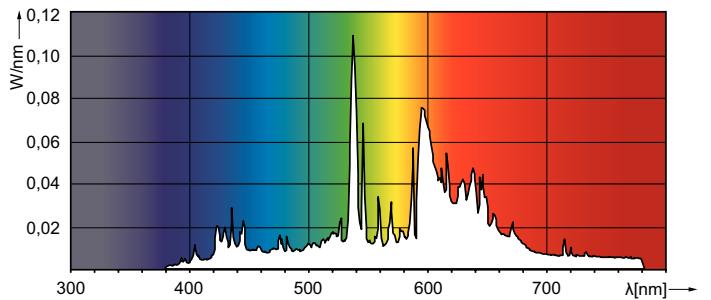

Spectral Power Distribution Colour - CDM-Rm Elite Mini 35W/930 GX10 MR16 10D