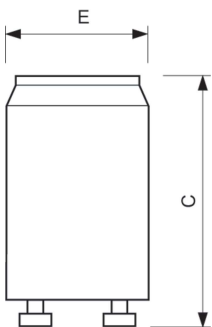

Full EOC	871150069750928
Order code	928390720229
Material no. (12 NC)	928390720229
Local order code	S21000W
Numerator – quantity per pack	1
EAN/UPC – Product/Case	8711500697509
Numerator – packs per outer box	1,000
EAN/UPC - Case	8711500697516

Dimensional drawing

Product	C (max)	E (max)
S2 4-22W SER 220-240V WH EUR/1000	40.3 mm	21.5 mm