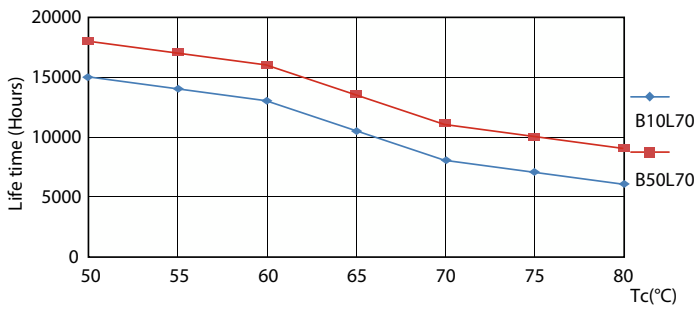

LEDtube 16W G13 740 T8 AP I G