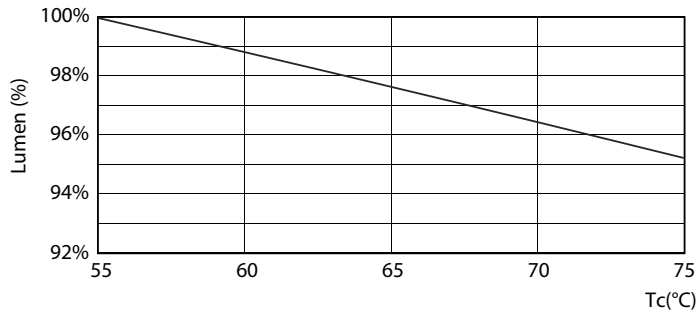

Ecofit Ledtubes T8

Lifetime

Lumen Maintenance Diagram - LEDtube 1200mm 16W 740 T8 AP C G