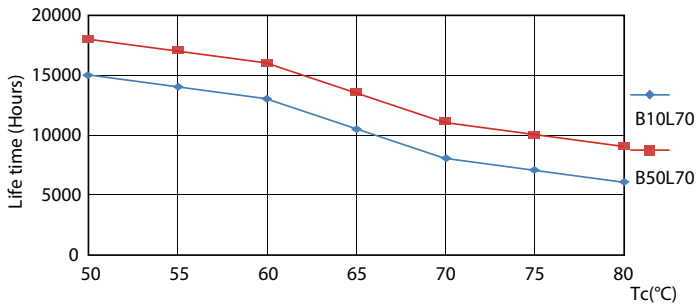

Product data

General Information		Temperature	
Cap-Base	G13 [Medium Bi-Pin Fluorescent]	Ambient temperature range	-20 °C to 45 °C
Nominal lifetime	15,000 hour(s)	T-Case Maximum (Nom)	60 °C
Switching Cycle	50,000		
Rated Lifetime (Hours)	15,000 hour(s)	Controls and Dimming	
Lighting Technology	LED	Dimmable	No
		Mechanical and Housing	
Light Technical		Bulb Finish	Frosted
Color Code	740 [CCT of 4000K]	Bulb Material	Glass
Beam Angle (Nom)	240 degree(s)	Product Length	1,200 mm
Luminous Flux	1,600 lm	Bulb Shape	T8
Luminous Efficacy (rated) (Nom)	100.00 lm/W		
Color Designation	Cool White (CW)		
Correlated Color Temperature (Nom)	4000 K		
Color Consistency	<7		
Color rendering index (CRI)	73		
LLMF At End Of Nominal Lifetime (Nom)	70 %		
Operating and Electrical			
Line Frequency	50 to 60 Hz		
Input Frequency	50 to 60 Hz		
Power Consumption	16 W		
Starting Time (Nom)	0.5 s		
Warm-up time to 60% light	0.5 s		
Power Factor (Fraction)	0.5		
Voltage (Nom)	220-240 V		
Ballast Compatibility	EM		

General uniform lighting - LEDtube 1200mm 16W 740 T8 AP C G

Ecofit Ledtubes T8

Photometric data

Spectral Power Distribution Colour - LEDtube 1200mm 16W 740 T8 AP C G

Lifetime

LEDtube 16W G13 740 T8 AP I G

LEDtube 16W G13 740 T8 AP I G