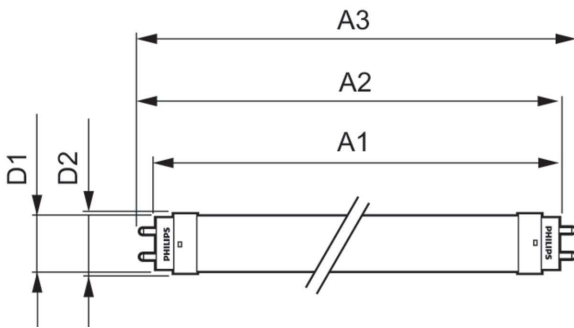

## Product Data

Order product name	16W (36W) G13 Cool White Non-dimmable Linear tube
--------------------	--

Full product name	16W (36W) G13 Cool White Non-dimmable Linear tube
Full product code	871869652501200
Order code	929001184508
Material Nr. (12NC)	929001184508
Numerator - Quantity Per Pack	1
Net Weight (Piece)	0.170 kg
EAN/UPC - Product/Case	8718696525012
Numerator - Packs per outer box	10
EAN/UPC - Case	8718696525029

## Dimensional drawing

Product	D1	D2	A1	A2	A3	C	D
16W (36W) G13 Cool White Non-dimmable Linear tube	25.68 mm	28 mm	1,198 mm	1,205 mm	1,212 mm	1,212 mm	27.8 mm