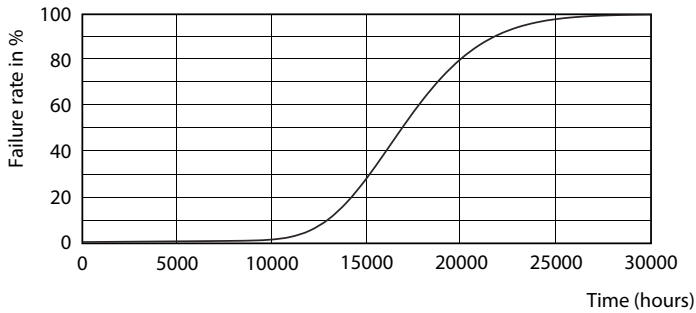

Lifetime

LEDtube 16W G13 740 T8 AP I G