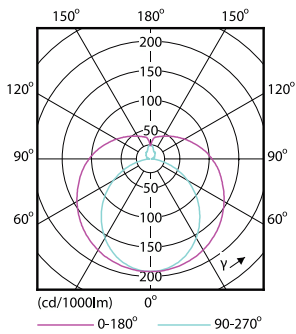

Product Data

Order product name	16W (36W) G13 Cool White Non-dimmable Linear tube
--------------------	--

Full product name	16W (36W) G13 Cool White Non-dimmable Linear tube
Full product code	871869652501200
Order code	929001184508
Material Nr. (12NC)	929001184508
Net Weight (Piece)	0.210 kg
EAN/UPC - Product/Case	8718696525012
Numerator - Packs per outer box	10
EAN/UPC - Case	8718696525029

Dimensional drawing

Product	D1	D2	A1	A2	A3	C	D
16W (36W) G13 Cool White Non-dimmable Linear tube	25.68 mm	28 mm	1,198 mm	1,205 mm	1,212 mm	1,212 mm	27.8 mm

Photometric data

Light Distribution Diagram - LEDtube 1200mm 16W 740 T8 AP C G