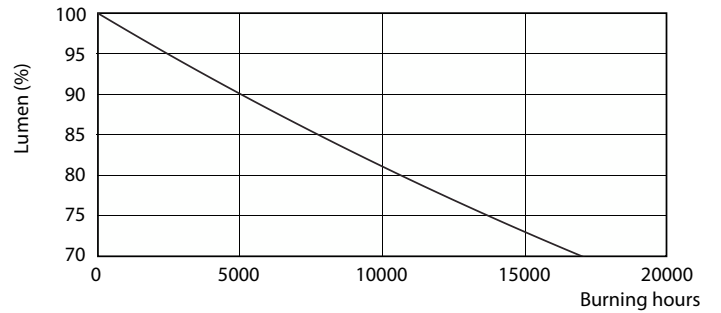

LEDtube 16W G13 740 T8 AP I G

Lumen Maintenance Diagram - LEDtube 1200mm 16W 740 T8 AP C G