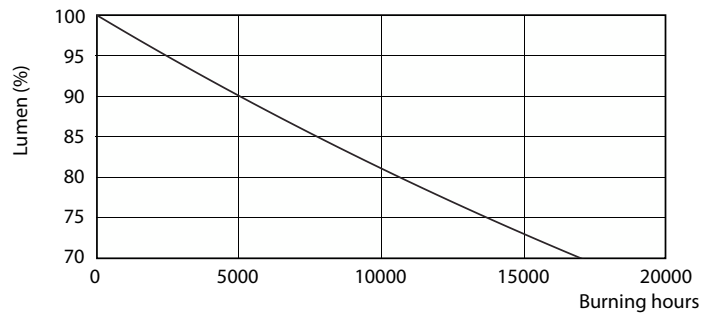

LEDtube 16W G13 740 T8 AP I G

Lumen Maintenance Diagram - LEDtube 1200mm 16W 740 T8 AP C G