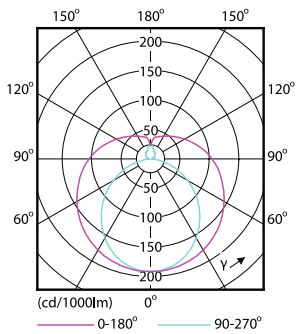

Photometric data

Light Distribution Diagram - LEDtube 1200mm 16W 740 T8 AP C G

General uniform lighting - LEDtube 1200mm 16W 740 T8 AP C G