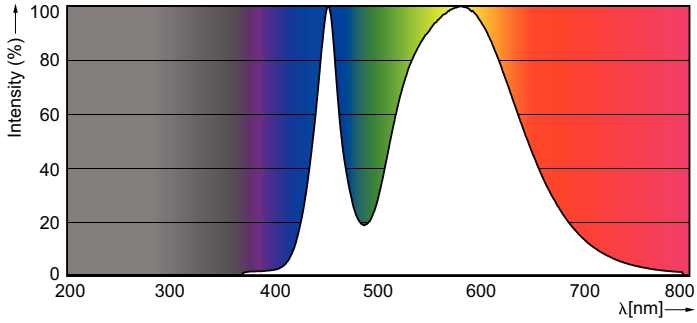

Ecofit Ledtubes T8

Photometric data

Spectral Power Distribution Colour - LEDtube 1200mm 16W 740 T8 AP C G