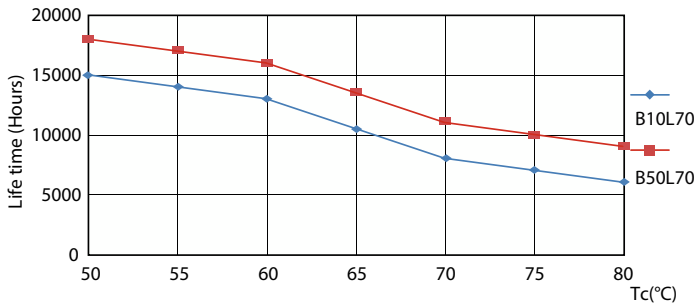

Product data

General Information		Power Consumption	
Cap-Base	G13 [Medium Bi-Pin Fluorescent]	Power Consumption	16 W
Nominal lifetime	15,000 hour(s)	Starting Time (Nom)	0.5 s
Switching Cycle	50,000	Warm-up time to 60% light	0.5 s
Rated Lifetime (Hours)	15,000 hour(s)	Power Factor (Fraction)	0.5
Lighting Technology	LED	Voltage (Nom)	220-240 V
		Ballast Compatibility	EM
Light Technical		Temperature	
Color Code	740 [CCT of 4000K]	T-Case Maximum (Nom)	60 °C
Beam Angle (Nom)	240 degree(s)		
Luminous Flux	1,600 lm	Controls and Dimming	
Color Designation	Cool White (CW)	Dimmable	No
Correlated Color Temperature (Nom)	4000 K		
Luminous Efficacy (rated) (Nom)	100.00 lm/W	Mechanical and Housing	
Color Consistency	<7	Bulb Finish	Frosted
Color rendering index (CRI)	73	Bulb Material	Glass
LLMF At End Of Nominal Lifetime (Nom)	70 %	Product Length	1,200 mm
		Bulb Shape	T8
Operating and Electrical		Net Weight (Piece)	0.170 kg
Line Frequency	50 to 60 Hz		
Input Frequency	50 to 60 Hz		

General uniform lighting - LEDtube 1200mm 16W 740 T8 AP C G

Ecofit Ledtubes T8

Photometric data

Spectral Power Distribution Colour - LEDtube 1200mm 16W 740 T8 AP C G

Lifetime

LEDtube 16W G13 740 T8 AP I G

LEDtube 16W G13 740 T8 AP I G