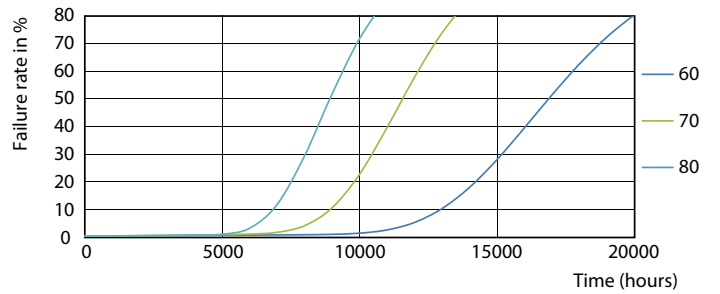

General uniform lighting - LEDtube 1200mm 16W 740 T8 AP C G

Ecofit Ledtubes T8

Photometric data

Spectral Power Distribution Colour - LEDtube 1200mm 16W 740 T8 AP C G

Lifetime

LEDtube 16W G13 740 T8 AP I G

LEDtube 16W G13 740 T8 AP I G