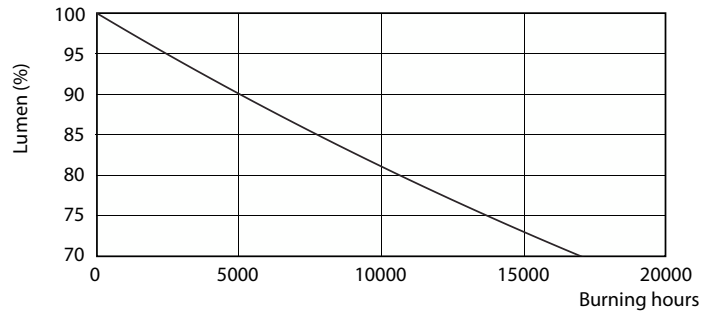

LEDtube 16W G13 740 T8 AP I G

Lumen Maintenance Diagram - LEDtube 1200mm 16W 740 T8 AP C G