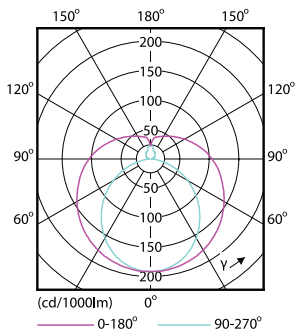

Product data

General Information		Power Consumption	
Cap-Base	G13 [Medium Bi-Pin Fluorescent]	Power Consumption	16 W
Nominal lifetime	15,000 hour(s)	Starting Time (Nom)	0.5 s
Switching Cycle	50,000	Warm-up time to 60% light	0.5 s
Rated Lifetime (Hours)	15,000 hour(s)	Power Factor (Fraction)	0.5
Lighting Technology	LED	Voltage (Nom)	220-240 V
		Ballast Compatibility	EM
Light Technical		Temperature	
Color Code	740 [CCT of 4000K]	T-Case Maximum (Nom)	60 °C
Beam Angle (Nom)	240 degree(s)		
Luminous Flux	1,600 lm	Controls and Dimming	
Color Designation	Cool White (CW)	Dimmable	No
Correlated Color Temperature (Nom)	4000 K		
Luminous Efficacy (rated) (Nom)	100.00 lm/W	Mechanical and Housing	
Color Consistency	<7	Bulb Finish	Frosted
Color rendering index (CRI)	73	Bulb Material	Glass
LLMF At End Of Nominal Lifetime (Nom)	70 %	Product Length	1,200 mm
		Bulb Shape	T8
Operating and Electrical		Net Weight (Piece)	0.170 kg
Line Frequency	50 to 60 Hz		
Input Frequency	50 to 60 Hz		

Product Data

Order product name	16W (36W) G13 Cool White Non-dimmable Linear tube
--------------------	--

Full product name	16W (36W) G13 Cool White Non-dimmable Linear tube
Full product code	871869652501200
Order code	929001184508
Material Nr. (12NC)	929001184508
Numerator - Quantity Per Pack	1
EAN/UPC - Product/Case	8718696525012
Numerator - Packs per outer box	10
EAN/UPC - Case	8718696525029

Dimensional drawing

Product	D1	D2	A1	A2	A3	C	D
16W (36W) G13 Cool White Non-dimmable Linear tube	25.68 mm	28 mm	1,198 mm	1,205 mm	1,212 mm	1,212 mm	27.8 mm

Photometric data

Light Distribution Diagram - LEDtube 1200mm 16W 740 T8 AP C G