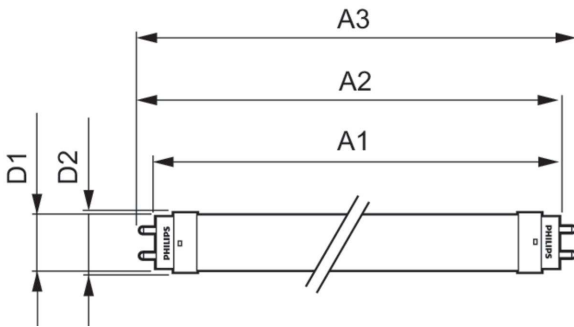

Product Data

Order product name	16W (36W) G13 Cool White Non-dimmable Linear tube
--------------------	--

Full product name	16W (36W) G13 Cool White Non-dimmable Linear tube
Full product code	871869652501200
Order code	929001184508
Material Nr. (12NC)	929001184508
Numerator - Quantity Per Pack	1
EAN/UPC - Product/Case	8718696525012
Numerator - Packs per outer box	10
EAN/UPC - Case	8718696525029

Dimensional drawing

Product	D1	D2	A1	A2	A3	C	D
16W (36W) G13 Cool White Non-dimmable Linear tube	25.68 mm	28 mm	1,198 mm	1,205 mm	1,212 mm	1,212 mm	27.8 mm

Photometric data

Light Distribution Diagram - LEDtube 1200mm 16W 740 T8 AP C G