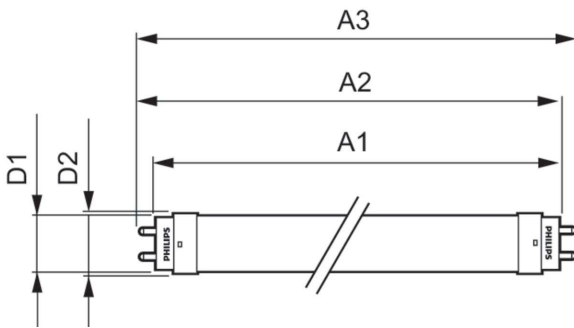

Product Data

Order product name	16W (36W) G13 Cool White Non-dimmable Linear tube
--------------------	--

Full product name	16W (36W) G13 Cool White Non-dimmable Linear tube
Full product code	871869652501200
Order code	929001184508
Material Nr. (12NC)	929001184508
Numerator - Quantity Per Pack	1
Net Weight (Piece)	0.170 kg
EAN/UPC - Product/Case	8718696525012
Numerator - Packs per outer box	10
EAN/UPC - Case	8718696525029

Dimensional drawing

Product	D1	D2	A1	A2	A3	C	D
16W (36W) G13 Cool White Non-dimmable Linear tube	25.68 mm	28 mm	1,198 mm	1,205 mm	1,212 mm	1,212 mm	27.8 mm

Photometric data

Light Distribution Diagram - LEDtube 1200mm 16W 740 T8 AP C G