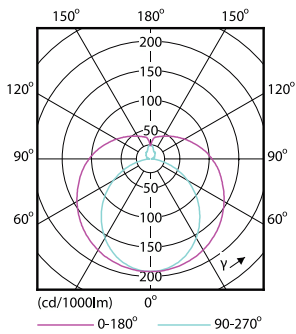

Product data

General Information		Power Consumption	
Cap-Base	G13 [Medium Bi-Pin Fluorescent]	Power Consumption	16 W
Nominal lifetime	15,000 hour(s)	Starting Time (Nom)	0.5 s
Switching Cycle	50,000	Warm-up time to 60% light	0.5 s
Rated Lifetime (Hours)	15,000 hour(s)	Power Factor (Fraction)	0.5
Lighting Technology	LED	Voltage (Nom)	220-240 V
		Ballast Compatibility	EM
Light Technical		Temperature	
Color Code	740 [CCT of 4000K]	Ambient temperature range	-20 °C to 45 °C
Beam Angle (Nom)	240 degree(s)	T-Case Maximum (Nom)	60 °C
Luminous Flux	1,600 lm		
Luminous Efficacy (rated) (Nom)	100.00 lm/W	Controls and Dimming	
Color Designation	Cool White (CW)	Dimmable	No
Correlated Color Temperature (Nom)	4000 K		
Color Consistency	<7	Mechanical and Housing	
Color rendering index (CRI)	73	Bulb Finish	Frosted
LLMF At End Of Nominal Lifetime (Nom)	70 %	Bulb Material	Glass
		Product Length	1,200 mm
		Bulb Shape	T8
Operating and Electrical			
Line Frequency	50 to 60 Hz		
Input Frequency	50 to 60 Hz		

Product Data

Order product name	16W (36W) G13 Cool White Non-dimmable Linear tube
--------------------	--

Full product name	16W (36W) G13 Cool White Non-dimmable Linear tube
Full product code	871869652501200
Order code	929001184508
Material Nr. (12NC)	929001184508
Numerator - Quantity Per Pack	1
Net Weight (Piece)	0.170 kg
EAN/UPC - Product/Case	8718696525012
Numerator - Packs per outer box	10
EAN/UPC - Case	8718696525029

Dimensional drawing

Product	D1	D2	A1	A2	A3	C	D
16W (36W) G13 Cool White Non-dimmable Linear tube	25.68 mm	28 mm	1,198 mm	1,205 mm	1,212 mm	1,212 mm	27.8 mm

Photometric data

Light Distribution Diagram - LEDtube 1200mm 16W 740 T8 AP C G