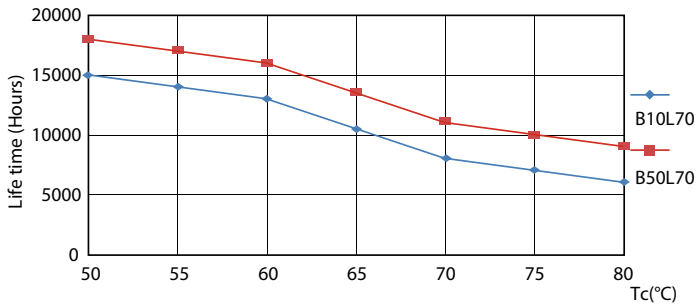

Product data

General Information		Power Consumption	
Cap-Base	G13 [Medium Bi-Pin Fluorescent]	Power Consumption	16 W
Nominal lifetime	15,000 hour(s)	Starting Time (Nom)	0.5 s
Switching Cycle	50,000	Warm-up time to 60% light	0.5 s
Rated Lifetime (Hours)	15,000 hour(s)	Power Factor (Fraction)	0.5
Lighting Technology	LED	Voltage (Nom)	220-240 V
		Ballast Compatibility	EM
Light Technical		Temperature	
Color Code	740 [CCT of 4000K]	Ambient temperature range	-20 °C to 45 °C
Beam Angle (Nom)	240 degree(s)	T-Case Maximum (Nom)	60 °C
Luminous Flux	1,600 lm		
Luminous Efficacy (rated) (Nom)	100.00 lm/W	Controls and Dimming	
Color Designation	Cool White (CW)	Dimmable	No
Correlated Color Temperature (Nom)	4000 K		
Color Consistency	<7	Mechanical and Housing	
Color rendering index (CRI)	73	Bulb Finish	Frosted
LLMF At End Of Nominal Lifetime (Nom)	70 %	Bulb Material	Glass
		Product Length	1,200 mm
		Bulb Shape	T8
Operating and Electrical			
Line Frequency	50 to 60 Hz		
Input Frequency	50 to 60 Hz		

General uniform lighting - LEDtube 1200mm 16W 740 T8 AP C G

Ecofit Ledtubes T8

Photometric data

Spectral Power Distribution Colour - LEDtube 1200mm 16W 740 T8 AP C G

Lifetime

LEDtube 16W G13 740 T8 AP I G

LEDtube 16W G13 740 T8 AP I G