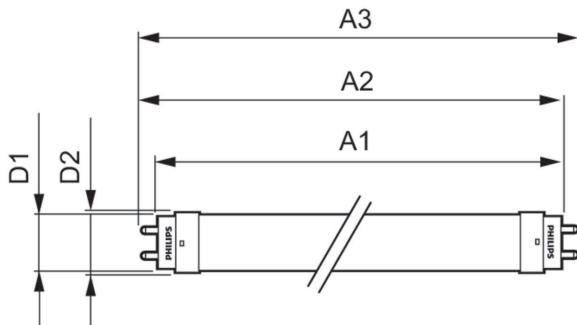

Essential LEDtube

EyeComfort	Yes
LED Innovations	EyeComfort
Ambient temperature range	-20 °C to 45 °C
Product Data	
Order product name	LEDtube 1200mm 16W 740 T8 AP I G
Full product name	LEDtube 1200mm 16W 740 T8 AP I G
Full product code	871869659996900

Order code	929001184538
Material Nr. (12NC)	929001184538
Numerator - Quantity Per Pack	1
EAN/UPC - Product/Case	8718696599969
Numerator - Packs per outer box	20
EAN/UPC - Case	8718696599976

Dimensional drawing

Product	D1	D2	A1	A2	A3	C	D
LEDtube 1200mm	25.68	28 mm	1,198	1,205	1,212	1,212	27.8
16W 740 T8 AP I G	mm		mm	mm	mm	mm	mm