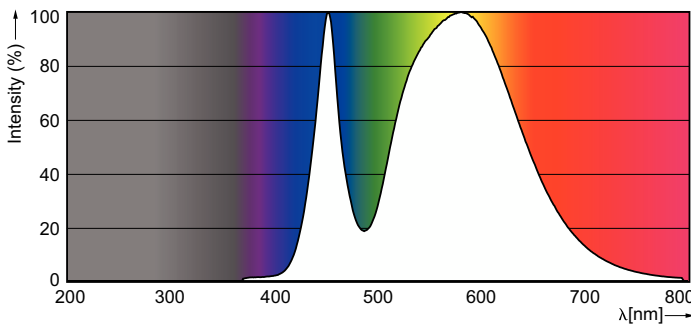

Spectral Power Distribution Colour - LEDtube 1200mm 16W 740 T8 AP I G