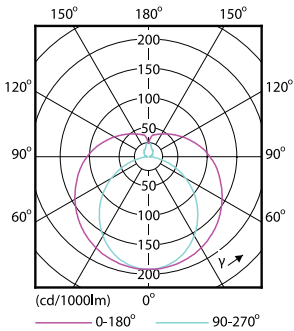

EyeComfort	Yes
LED Innovations	EyeComfort
Ambient temperature range	-20 °C to 45 °C
Product Data	
Order product name	LEDtube 1200mm 16W 740 T8 AP I G
Full product name	LEDtube 1200mm 16W 740 T8 AP I G
Full product code	871869659996900

Product	D1	D2	A1	A2	A3	C	D
LEDtube 1200mm	25.68	28 mm	1,198	1,205	1,212	1,212	27.8
16W 740 T8 AP I G	mm		mm	mm	mm	mm	mm

Photometric data

Light Distribution Diagram - LEDtube 1200mm 16W 740 T8 AP I G

General uniform lighting - LEDtube 1200mm 16W 740 T8 AP I G