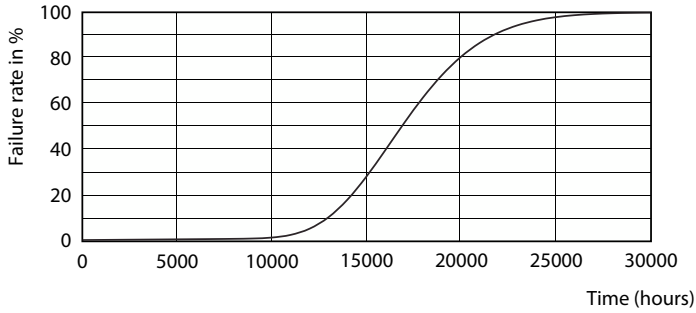

Essential LEDtube

Lifetime

LEDtube 16W G13 740 T8 AP I G