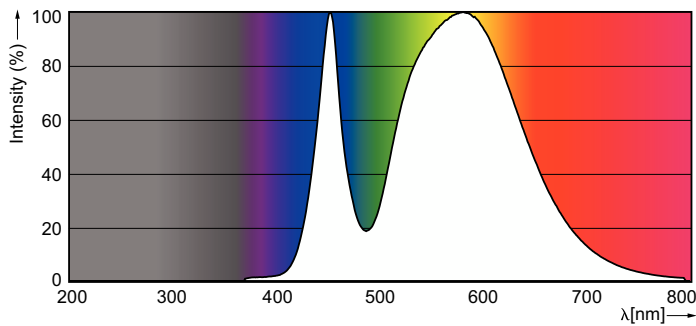

Spectral Power Distribution Colour - LEDtube 1200mm 16W 740 T8 AP I G