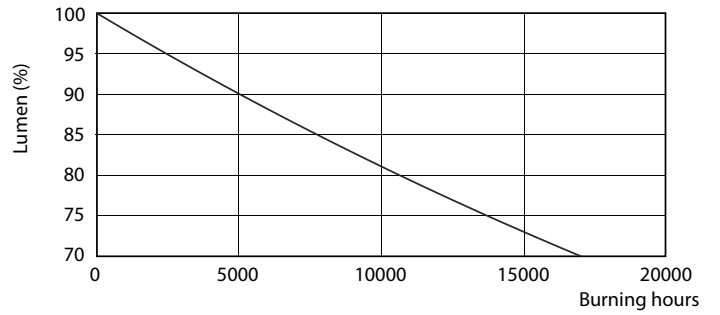

Product data

General Information		Power Factor (Fraction)		0.5
Cap-Base	G13 [Medium Bi-Pin Fluorescent]	Voltage (Nom)	220-240 V	
Nominal lifetime	15,000 hour(s)	Ballast Compatibility	EM	
Switching Cycle	50,000	Temperature		
Lighting Technology	LED	T-Case Maximum (Nom)	60 °C	
Light Technical		Controls and Dimming		
Color Code	740 [CCT of 4000K]	Dimmable	No	
Beam Angle (Nom)	240 degree(s)	Mechanical and Housing		
Luminous Flux	1,600 lm	Bulb Finish	Frosted	
Color Designation	Cool White (CW)	Bulb Material	Glass	
Correlated Color Temperature (Nom)	4000 K	Product Length	1,200 mm	
Luminous Efficacy (rated) (Nom)	100.00 lm/W	Bulb Shape	T8	
Color Consistency	<7	Net Weight (Piece)	0.170 kg	
Color rendering index (CRI)	70	Approval and Application		
LLMF At End Of Nominal Lifetime (Nom)	70 %	Energy Saving Product	Yes	
Operating and Electrical		Suitable For Accent Lighting	No	
Line Frequency	50 to 60 Hz	Approval Marks	RoHS compliance KEMA Keur certificate	
Input Frequency	50 to 60 Hz	Energy Consumption kWh/1000 h	16 kWh	
Power Consumption	16 W	EU RoHS compliant	Yes	
Starting Time (Nom)	0.5 s			
Warm-up time to 60% light	0.5 s			

Spectral Power Distribution Colour - LEDtube 1200mm 16W 740 T8 AP I G

Essential LEDtube

Lifetime

LEDtube 16W G13 740 T8 AP I G

LEDtube 16W G13 740 T8 AP I G

LEDtube 16W G13 740 T8 AP I G

Lumen Maintenance Diagram - LEDtube 1200mm 16W 740 T8 AP I G