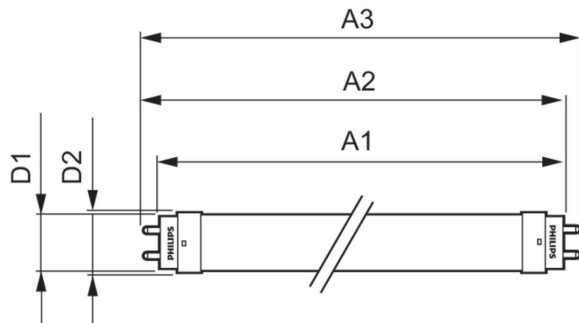

Product data

General Information		Power Factor (Fraction)		0.5
Cap-Base	G13 [Medium Bi-Pin Fluorescent]	Voltage (Nom)	220-240 V	
Nominal lifetime	15,000 hour(s)	Ballast Compatibility	EM	
Switching Cycle	50,000	Temperature		
Lighting Technology	LED	T-Case Maximum (Nom)	60 °C	
Light Technical		Controls and Dimming		
Color Code	740 [CCT of 4000K]	Dimmable	No	
Beam Angle (Nom)	240 degree(s)	Mechanical and Housing		
Luminous Flux	1,600 lm	Bulb Finish	Frosted	
Color Designation	Cool White (CW)	Bulb Material	Glass	
Correlated Color Temperature (Nom)	4000 K	Product Length	1,200 mm	
Luminous Efficacy (rated) (Nom)	100.00 lm/W	Bulb Shape	T8	
Color Consistency	<7	Net Weight (Piece)	0.170 kg	
Color rendering index (CRI)	70	Approval and Application		
LLMF At End Of Nominal Lifetime (Nom)	70 %	Energy Saving Product	Yes	
Operating and Electrical		Suitable For Accent Lighting	No	
Line Frequency	50 to 60 Hz	Approval Marks	RoHS compliance KEMA Keur certificate	
Input Frequency	50 to 60 Hz	Energy Consumption kWh/1000 h	16 kWh	
Power Consumption	16 W	EU RoHS compliant	Yes	
Starting Time (Nom)	0.5 s			
Warm-up time to 60% light	0.5 s			

Order code	929001184538
Material Nr. (12NC)	929001184538
Numerator - Quantity Per Pack	1
EAN/UPC - Product/Case	8718696599969
Numerator - Packs per outer box	20
EAN/UPC - Case	8718696599976

Dimensional drawing

Product	D1	D2	A1	A2	A3	C	D
LEDtube 1200mm	25.68	28 mm	1,198	1,205	1,212	1,212	27.8
16W 740 T8 AP I G	mm		mm	mm	mm	mm	mm

Photometric data

Light Distribution Diagram - LEDtube 1200mm 16W 740 T8 AP I G

General uniform lighting - LEDtube 1200mm 16W 740 T8 AP I G