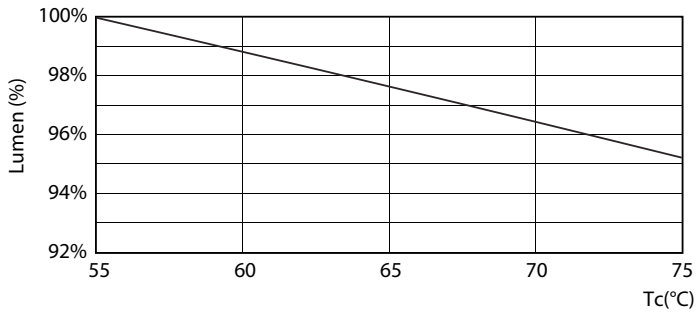

Product data

General Information		Power Factor (Fraction)		0.5
Cap-Base	G13 [Medium Bi-Pin Fluorescent]	Voltage (Nom)	220-240 V	
Nominal lifetime	15,000 hour(s)	Ballast Compatibility	EM	
Switching Cycle	50,000	Temperature		
Lighting Technology	LED	T-Case Maximum (Nom)	60 °C	
Light Technical		Controls and Dimming		
Color Code	740 [CCT of 4000K]	Dimmable	No	
Beam Angle (Nom)	240 degree(s)	Mechanical and Housing		
Luminous Flux	1,600 lm	Bulb Finish	Frosted	
Color Designation	Cool White (CW)	Bulb Material	Glass	
Correlated Color Temperature (Nom)	4000 K	Product Length	1,200 mm	
Luminous Efficacy (rated) (Nom)	100.00 lm/W	Bulb Shape	T8	
Color Consistency	<7	Net Weight (Piece)	0.170 kg	
Color rendering index (CRI)	70	Approval and Application		
LLMF At End Of Nominal Lifetime (Nom)	70 %	Energy Saving Product	Yes	
Operating and Electrical		Suitable For Accent Lighting	No	
Line Frequency	50 to 60 Hz	Approval Marks	RoHS compliance KEMA Keur certificate	
Input Frequency	50 to 60 Hz	Energy Consumption kWh/1000 h	16 kWh	
Power Consumption	16 W	EU RoHS compliant	Yes	
Starting Time (Nom)	0.5 s			
Warm-up time to 60% light	0.5 s			

Spectral Power Distribution Colour - LEDtube 1200mm 16W 740 T8 AP I G

Essential LEDtube

Lifetime

LEDtube 16W G13 740 T8 AP I G

LEDtube 16W G13 740 T8 AP I G

LEDtube 16W G13 740 T8 AP I G

Lumen Maintenance Diagram - LEDtube 1200mm 16W 740 T8 AP I G