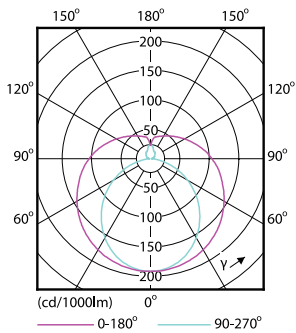

Product data

General Information		Power Factor (Fraction)		0.5
Cap-Base	G13 [Medium Bi-Pin Fluorescent]	Voltage (Nom)	220-240 V	
Nominal lifetime	15,000 hour(s)	Ballast Compatibility	EM	
Switching Cycle	50,000	Temperature		
Lighting Technology	LED	T-Case Maximum (Nom)	60 °C	
Light Technical		Controls and Dimming		
Color Code	740 [CCT of 4000K]	Dimmable	No	
Beam Angle (Nom)	240 degree(s)	Mechanical and Housing		
Luminous Flux	1,600 lm	Bulb Finish	Frosted	
Color Designation	Cool White (CW)	Bulb Material	Glass	
Correlated Color Temperature (Nom)	4000 K	Product Length	1,200 mm	
Luminous Efficacy (rated) (Nom)	100.00 lm/W	Bulb Shape	T8	
Color Consistency	<7	Net Weight (Piece)	0.170 kg	
Color rendering index (CRI)	70	Approval and Application		
LLMF At End Of Nominal Lifetime (Nom)	70 %	Energy Saving Product	Yes	
Operating and Electrical		Suitable For Accent Lighting	No	
Line Frequency	50 to 60 Hz	Approval Marks	RoHS compliance KEMA Keur certificate	
Input Frequency	50 to 60 Hz	Energy Consumption kWh/1000 h	16 kWh	
Power Consumption	16 W	EU RoHS compliant	Yes	
Starting Time (Nom)	0.5 s			
Warm-up time to 60% light	0.5 s			

Essential LEDtube

EyeComfort	Yes
LED Innovations	EyeComfort
Ambient temperature range	-20 °C to 45 °C
Product Data	
Order product name	LEDtube 1200mm 16W 740 T8 AP I G
Full product name	LEDtube 1200mm 16W 740 T8 AP I G
Full product code	871869659996900

Product	D1	D2	A1	A2	A3	C	D
LEDtube 1200mm	25.68	28 mm	1,198	1,205	1,212	1,212	27.8
16W 740 T8 AP I G	mm		mm	mm	mm	mm	mm

Photometric data

Light Distribution Diagram - LEDtube 1200mm 16W 740 T8 AP I G

General uniform lighting - LEDtube 1200mm 16W 740 T8 AP I G