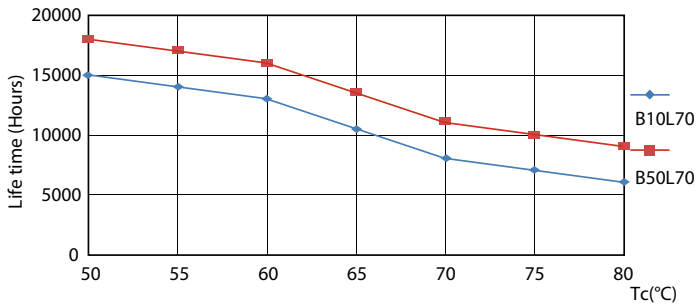

Product data

General Information		Power Factor (Fraction)		0.5
Cap-Base	G13 [Medium Bi-Pin Fluorescent]	Voltage (Nom)	220-240 V	
Nominal lifetime	15,000 hour(s)	Ballast Compatibility	EM	
Switching Cycle	50,000	Temperature		
Lighting Technology	LED	T-Case Maximum (Nom)	60 °C	
Light Technical		Controls and Dimming		
Color Code	740 [CCT of 4000K]	Dimmable	No	
Beam Angle (Nom)	240 degree(s)	Mechanical and Housing		
Luminous Flux	1,600 lm	Bulb Finish	Frosted	
Color Designation	Cool White (CW)	Bulb Material	Glass	
Correlated Color Temperature (Nom)	4000 K	Product Length	1,200 mm	
Luminous Efficacy (rated) (Nom)	100.00 lm/W	Bulb Shape	T8	
Color Consistency	<7	Net Weight (Piece)	0.170 kg	
Color rendering index (CRI)	70	Approval and Application		
LLMF At End Of Nominal Lifetime (Nom)	70 %	Energy Saving Product	Yes	
Operating and Electrical		Suitable For Accent Lighting	No	
Line Frequency	50 to 60 Hz	Approval Marks	RoHS compliance KEMA Keur certificate	
Input Frequency	50 to 60 Hz	Energy Consumption kWh/1000 h	16 kWh	
Power Consumption	16 W	EU RoHS compliant	Yes	
Starting Time (Nom)	0.5 s			
Warm-up time to 60% light	0.5 s			

Spectral Power Distribution Colour - LEDtube 1200mm 16W 740 T8 AP I G

Essential LEDtube

Lifetime

LEDtube 16W G13 740 T8 AP I G

LEDtube 16W G13 740 T8 AP I G

LEDtube 16W G13 740 T8 AP I G

Lumen Maintenance Diagram - LEDtube 1200mm 16W 740 T8 AP I G