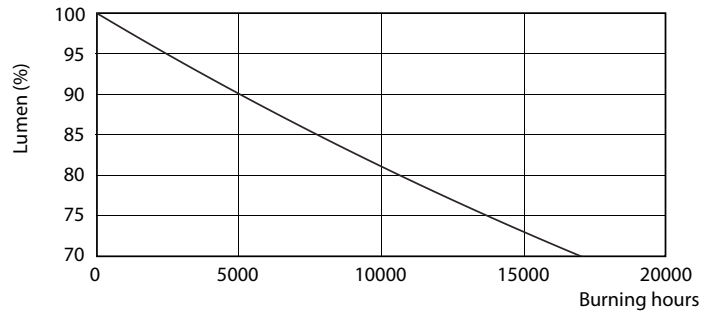

LEDtube 16W G13 740 T8 AP I G

Lumen Maintenance Diagram - LEDtube 1200mm 16W 765 T8 AP C G