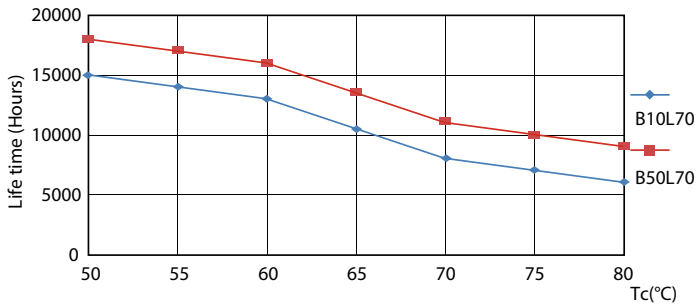

LEDtube 16W G13 740 T8 AP I G