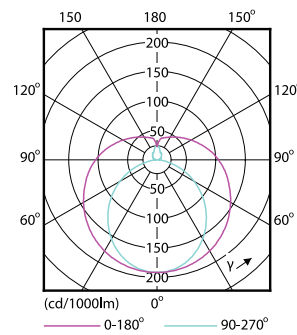

Product data

General Information		Starting Time (Nom)	
Cap-Base	G13 [Medium Bi-Pin Fluorescent]		0.5 s
Nominal lifetime	15,000 hour(s)	Warm-up time to 60% light	0.5 s
Switching Cycle	50,000	Power Factor (Fraction)	0.5
Rated Lifetime (Hours)	15,000 hour(s)	Voltage (Nom)	220-240 V
Lighting Technology	LED	Ballast Compatibility	EM
Light Technical		Temperature	
Color Code	765 [CCT of 6500K]	Ambient temperature range	-20 °C to 45 °C
Beam Angle (Nom)	240 degree(s)	T-Case Maximum (Nom)	60 °C
Luminous Flux	1,600 lm	Controls and Dimming	
Luminous Efficacy (rated) (Nom)	100.00 lm/W	Dimmable	No
Color Designation	Cool Daylight	Mechanical and Housing	
Correlated Color Temperature (Nom)	6500 K	Bulb Finish	Frosted
Color Consistency	<7	Bulb Material	Glass
Color rendering index (CRI)	73	Product Length	1,200 mm
LLMF At End Of Nominal Lifetime (Nom)	70 %	Bulb Shape	T8
Operating and Electrical		Approval and Application	
Line Frequency	50 to 60 Hz	Energy Saving Product	Yes
Input Frequency	50 to 60 Hz	Suitable For Accent Lighting	No
Power Consumption	16 W		

Ecofit Ledtubes T8

Approval Marks	RoHS compliance KEMA Keur certificate
Energy Consumption kWh/1000 h	16 kWh
EU RoHS compliant	Yes
EyeComfort	Yes
LED Innovations	EyeComfort

Product Data

Order product name	16W (36W) G13 Cool daylight Linear tube
Full product name	16W (36W) G13 Cool daylight Linear tube
Full product code	871869652503600

Dimensional drawing

Product	D1	D2	A1	A2	A3	C	D
16W (36W) G13	25.68	28 mm	1,198	1,205	1,212	1,212	27.8
Cool daylight	mm		mm	mm	mm	mm	mm
Linear tube							

Photometric data

General uniform lighting - LEDtube 1200mm 16W 765 T8 AP C G

Light Distribution Diagram - LEDtube 1200mm 16W 765 T8 AP C G

Ecofit Ledtubes T8

Photometric data

Spectral Power Distribution Colour - LEDtube 1200mm 16W 765 T8 AP C G

Lifetime

LEDtube 16W G13 740 T8 AP I G