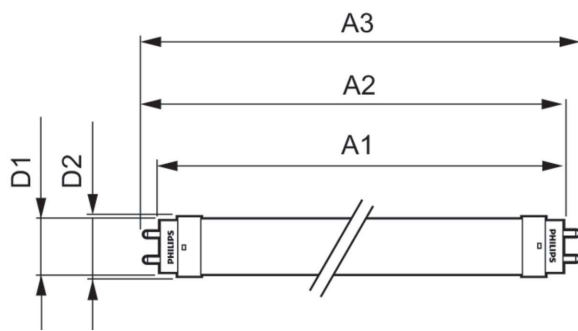

## Product Data

Order product name	16W (36W) G13 Cool daylight Linear tube
Full product name	16W (36W) G13 Cool daylight Linear tube
Full product code	871869652503600

Order code	929001184608
Material Nr. (12NC)	929001184608
Numerator - Quantity Per Pack	1
Net Weight (Piece)	0.170 kg
EAN/UPC - Product/Case	8718696525036
Numerator - Packs per outer box	10
EAN/UPC - Case	8718696525043

## Dimensional drawing

Product	D1	D2	A1	A2	A3	C	D
16W (36W) G13	25.68	28 mm	1,198	1,205	1,212	1,212	27.8
Cool daylight	mm		mm	mm	mm	mm	mm
Linear tube							