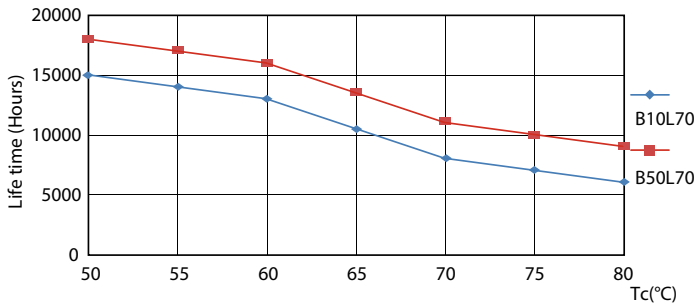

LEDtube 16W G13 740 T8 AP I G