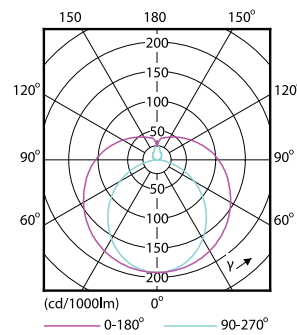

## Product Data

Order product name	16W (36W) G13 Cool daylight Linear tube
Full product name	16W (36W) G13 Cool daylight Linear tube
Full product code	871869652503600

Order code	929001184608
Material Nr. (12NC)	929001184608
Numerator - Quantity Per Pack	1
Net Weight (Piece)	0.170 kg
EAN/UPC - Product/Case	8718696525036
Numerator - Packs per outer box	10
EAN/UPC - Case	8718696525043

## Dimensional drawing

Product	D1	D2	A1	A2	A3	C	D
16W (36W) G13	25.68	28 mm	1,198	1,205	1,212	1,212	27.8
Cool daylight	mm		mm	mm	mm	mm	mm
Linear tube							

## Photometric data

General uniform lighting - LEDtube 1200mm 16W 765 T8 AP C G

Light Distribution Diagram - LEDtube 1200mm 16W 765 T8 AP C G

## Photometric data

Spectral Power Distribution Colour - LEDtube 1200mm 16W 765 T8 AP C G