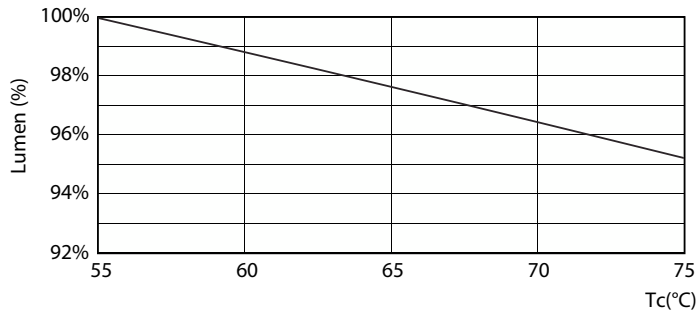

Ecofit Ledtubes T8

Lifetime

Lumen Maintenance Diagram - LEDtube 1200mm 16W 765 T8 AP C G