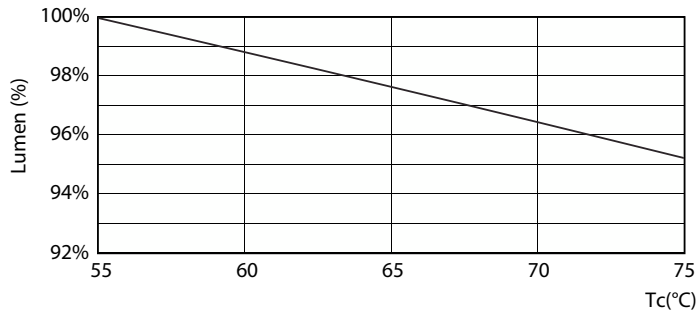

Ecofit Ledtubes T8

Lifetime

Lumen Maintenance Diagram - LEDtube 1200mm 16W 765 T8 AP C G