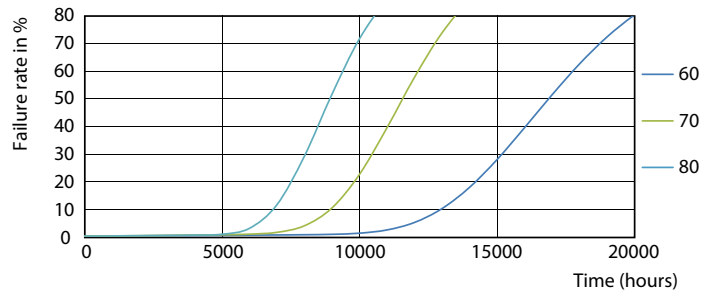

Ecofit Ledtubes T8

Photometric data

Lifetime