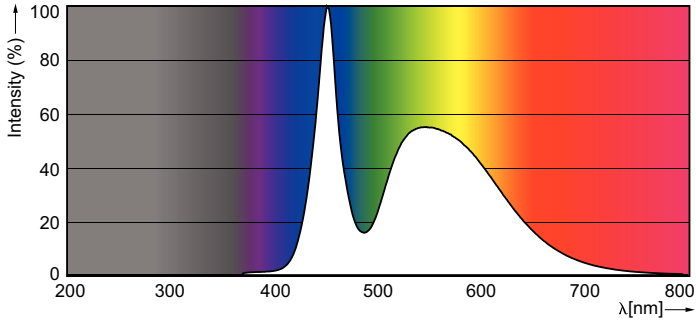

Ecofit Ledtubes T8

Photometric data

Spectral Power Distribution Colour - LEDtube 1200mm 16W 765 T8 AP C G