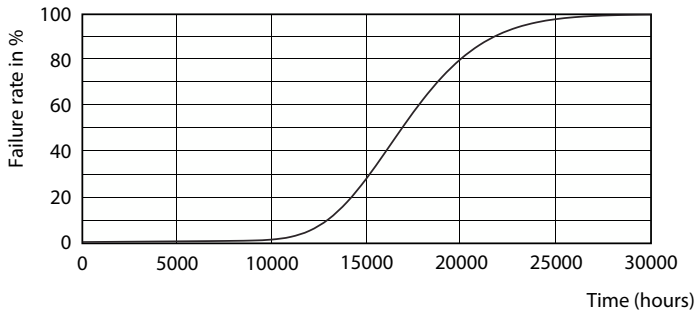

Light Distribution Diagram - LEDtube 1200mm 16W 765 T8 AP C G

Ecofit Ledtubes T8

Photometric data

Spectral Power Distribution Colour - LEDtube 1200mm 16W 765 T8 AP C G

Lifetime

LEDtube 16W G13 740 T8 AP I G