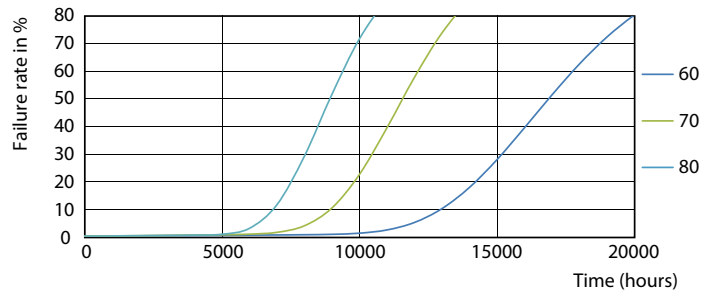

Light Distribution Diagram - LEDtube 1200mm 16W 765 T8 AP C G

Ecofit Ledtubes T8

Photometric data

Spectral Power Distribution Colour - LEDtube 1200mm 16W 765 T8 AP C G

Lifetime

LEDtube 16W G13 740 T8 AP I G