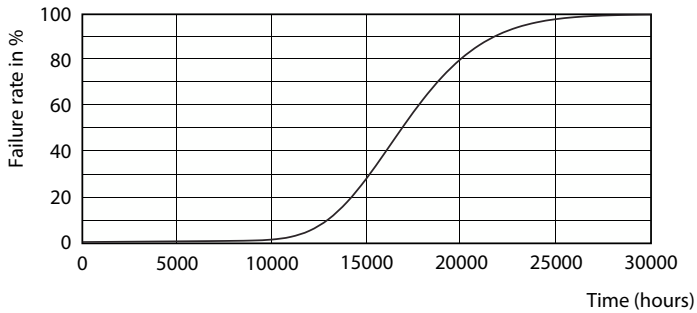

Light Distribution Diagram - LEDtube 1200mm 16W 765 T8 AP C G

Ecofit Ledtubes T8

Photometric data

Spectral Power Distribution Colour - LEDtube 1200mm 16W 765 T8 AP C G

Lifetime

LEDtube 16W G13 740 T8 AP I G