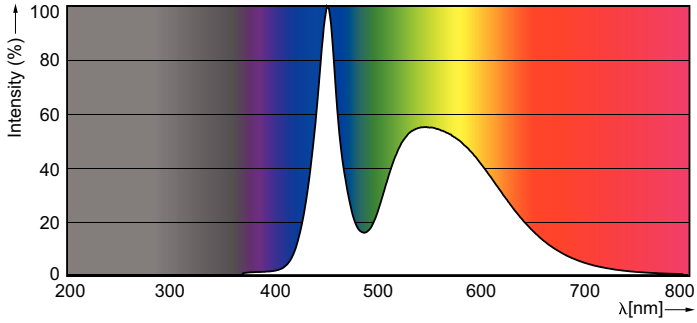

Ecofit Ledtubes T8

Photometric data

Spectral Power Distribution Colour - LEDtube 1200mm 16W 765 T8 AP C G