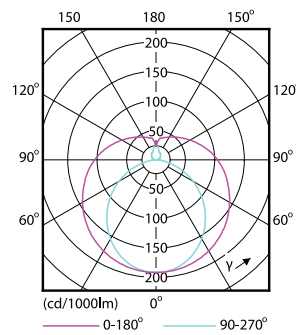

Ecofit Ledtubes T8

Approval Marks	RoHS compliance KEMA Keur certificate
Energy Consumption kWh/1000 h	16 kWh
EU RoHS compliant	Yes
EyeComfort	Yes
LED Innovations	EyeComfort

Product Data

Order product name	16W (36W) G13 Cool daylight Linear tube
Full product name	16W (36W) G13 Cool daylight Linear tube
Full product code	871869652503600

Dimensional drawing

Product	D1	D2	A1	A2	A3	C	D
16W (36W) G13	25.68	28 mm	1,198	1,205	1,212	1,212	27.8
Cool daylight	mm		mm	mm	mm	mm	mm
Linear tube							

Photometric data

General uniform lighting - LEDtube 1200mm 16W 765 T8 AP C G

Light Distribution Diagram - LEDtube 1200mm 16W 765 T8 AP C G

Ecofit Ledtubes T8

Photometric data

Spectral Power Distribution Colour - LEDtube 1200mm 16W 765 T8 AP C G

Lifetime

LEDtube 16W G13 740 T8 AP I G