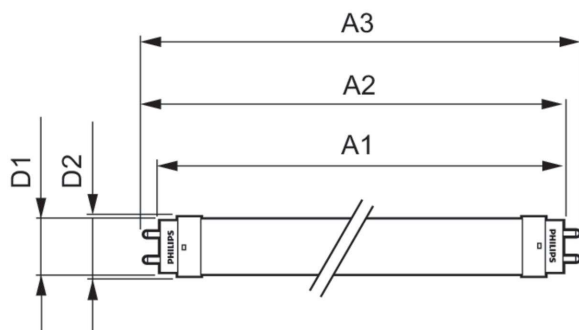

Ecofit Ledtubes T8

Approval Marks	RoHS compliance KEMA Keur certificate
Energy Consumption kWh/1000 h	16 kWh
EU RoHS compliant	Yes
EyeComfort	Yes
LED Innovations	EyeComfort

Product Data

Order product name	16W (36W) G13 Cool daylight Linear tube
Full product name	16W (36W) G13 Cool daylight Linear tube
Full product code	871869652503600

Order code	929001184608
Material Nr. (12NC)	929001184608
Numerator - Quantity Per Pack	1
Net Weight (Piece)	0.170 kg
EAN/UPC - Product/Case	8718696525036
Numerator - Packs per outer box	10
EAN/UPC - Case	8718696525043

Dimensional drawing

Product	D1	D2	A1	A2	A3	C	D
16W (36W) G13	25.68	28 mm	1,198	1,205	1,212	1,212	27.8
Cool daylight	mm		mm	mm	mm	mm	mm
Linear tube							

Photometric data

General uniform lighting - LEDtube 1200mm 16W 765 T8 AP C G

Light Distribution Diagram - LEDtube 1200mm 16W 765 T8 AP C G

Ecofit Ledtubes T8

Photometric data

Spectral Power Distribution Colour - LEDtube 1200mm 16W 765 T8 AP C G

Lifetime

LEDtube 16W G13 740 T8 AP I G