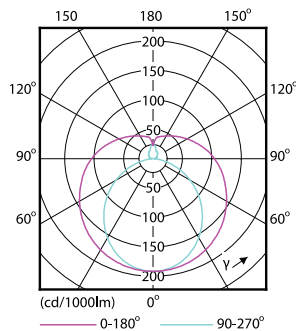

Light Distribution Diagram - LEDtube 1200mm 16W 765 T8 AP I G