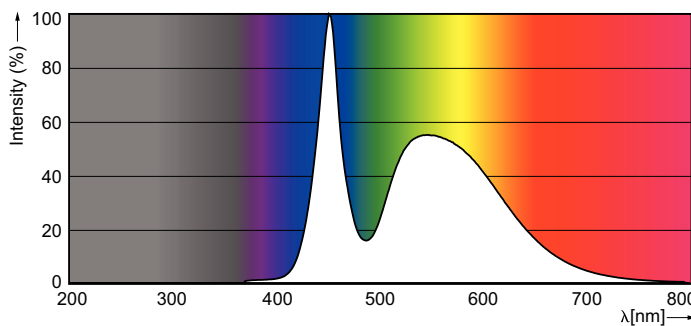

General uniform lighting - LEDtube 1200mm 16W 765 T8 AP I G

Spectral Power Distribution Colour - LEDtube 1200mm 16W 765 T8 AP I G