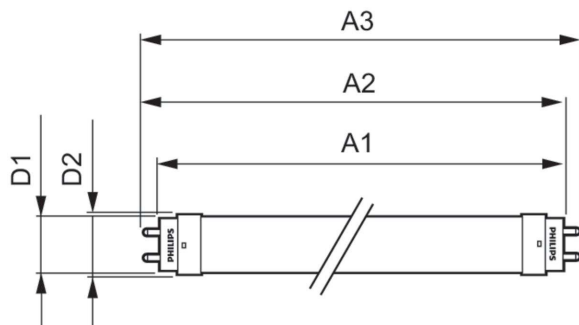

### Product data

General Information		Power Factor (Fraction)		0.5
Cap-Base	G13 [Medium Bi-Pin Fluorescent]	Voltage (Nom)	220-240 V	
Nominal lifetime	15,000 hour(s)	Ballast Compatibility	EM	
Switching Cycle	50,000	<b>Temperature</b>		
Lighting Technology	LED	T-Case Maximum (Nom)	60 °C	
<b>Light Technical</b>		<b>Controls and Dimming</b>		
Color Code	765 [CCT of 6500K]	Dimmable	No	
Beam Angle (Nom)	240 degree(s)	<b>Mechanical and Housing</b>		
Luminous Flux	1,600 lm	Bulb Finish	Frosted	
Color Designation	Cool Daylight	Bulb Material	Glass	
Correlated Color Temperature (Nom)	6500 K	Product Length	1,200 mm	
Luminous Efficacy (rated) (Nom)	100.00 lm/W	Bulb Shape	T8	
Color Consistency	<7	Net Weight (Piece)	0.170 kg	
Color rendering index (CRI)	70	<b>Approval and Application</b>		
LLMF At End Of Nominal Lifetime (Nom)	70 %	Energy Saving Product	Yes	
<b>Operating and Electrical</b>		Suitable For Accent Lighting	No	
Line Frequency	50 to 60 Hz	Approval Marks	RoHS compliance KEMA Keur certificate	
Input Frequency	50 to 60 Hz	Energy Consumption kWh/1000 h	16 kWh	
Power Consumption	16 W	EU RoHS compliant	Yes	
Starting Time (Nom)	0.5 s			
Warm-up time to 60% light	0.5 s			

## Dimensional drawing

Product	D1	D2	A1	A2	A3	C	D
LEDtube 1200mm	25.68	28 mm	1,198	1,205	1,212	1,212	27.8
16W 765 T8 AP I G	mm		mm	mm	mm	mm	mm

## Photometric data

General uniform lighting - LEDtube 1200mm 16W 765 T8 AP I G

Light Distribution Diagram - LEDtube 1200mm 16W 765 T8 AP I G

Spectral Power Distribution Colour - LEDtube 1200mm 16W 765 T8 AP I G