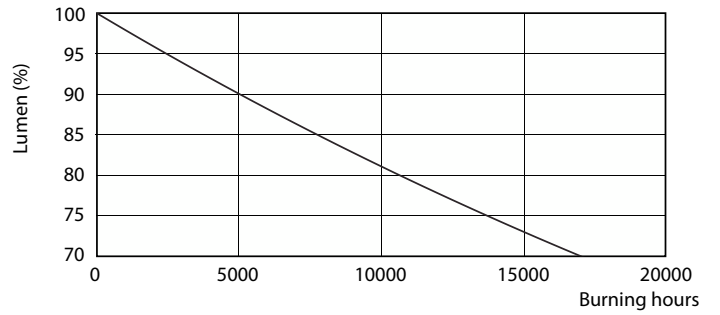

Product data

General Information	
Cap-Base	G13 [Medium Bi-Pin Fluorescent]
Nominal lifetime	15,000 hour(s)
Switching Cycle	50,000
Lighting Technology	LED
Light Technical	
Color Code	765 [CCT of 6500K]
Beam Angle (Nom)	240 degree(s)
Luminous Flux	1,600 lm
Color Designation	Cool Daylight
Correlated Color Temperature (Nom)	6500 K
Luminous Efficacy (rated) (Nom)	100.00 lm/W
Color Consistency	<7
Color rendering index (CRI)	70
LLMF At End Of Nominal Lifetime (Nom)	70 %
Operating and Electrical	
Line Frequency	50 to 60 Hz
Input Frequency	50 to 60 Hz
Power Consumption	16 W
Starting Time (Nom)	0.5 s
Warm-up time to 60% light	0.5 s

Spectral Power Distribution Colour - LEDtube 1200mm 16W 765 T8 AP I G

Essential LEDtube

Lifetime

LEDtube 16W G13 740 T8 AP I G

LEDtube 16W G13 740 T8 AP I G

LEDtube 16W G13 740 T8 AP I G

Lumen Maintenance Diagram - LEDtube 1200mm 16W 765 T8 AP I G