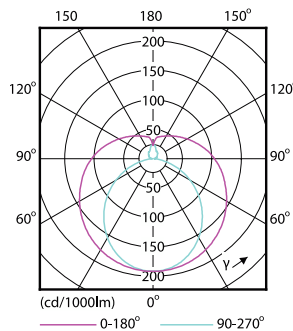

Product data

General Information	
Cap-Base	G13 [Medium Bi-Pin Fluorescent]
Nominal lifetime	15,000 hour(s)
Switching Cycle	50,000
Lighting Technology	LED
Light Technical	
Color Code	765 [CCT of 6500K]
Beam Angle (Nom)	240 degree(s)
Luminous Flux	1,600 lm
Color Designation	Cool Daylight
Correlated Color Temperature (Nom)	6500 K
Luminous Efficacy (rated) (Nom)	100.00 lm/W
Color Consistency	<7
Color rendering index (CRI)	70
LLMF At End Of Nominal Lifetime (Nom)	70 %
Operating and Electrical	
Line Frequency	50 to 60 Hz
Input Frequency	50 to 60 Hz
Power Consumption	16 W
Starting Time (Nom)	0.5 s
Warm-up time to 60% light	0.5 s

Power Factor (Fraction)	0.5
Voltage (Nom)	220-240 V
Ballast Compatibility	EM
Temperature	
T-Case Maximum (Nom)	60 °C
Controls and Dimming	
Dimmable	No
Mechanical and Housing	
Bulb Finish	Frosted
Bulb Material	Glass
Product Length	1,200 mm
Bulb Shape	T8
Net Weight (Piece)	0.170 kg
Approval and Application	
Energy Saving Product	Yes
Suitable For Accent Lighting	No
Approval Marks	RoHS compliance KEMA Keur certificate
Energy Consumption kWh/1000 h	16 kWh
EU RoHS compliant	Yes

Essential LEDtube

EyeComfort	Yes
LED Innovations	EyeComfort
Ambient temperature range	-20 °C to 45 °C
Product Data	
Order product name	LEDtube 1200mm 16W 765 T8 AP I G
Full product name	LEDtube 1200mm 16W 765 T8 AP I G
Full product code	871869659998300

Product	D1	D2	A1	A2	A3	C	D
LEDtube 1200mm	25.68	28 mm	1,198	1,205	1,212	1,212	27.8
16W 765 T8 AP I G	mm		mm	mm	mm	mm	mm

Photometric data

General uniform lighting - LEDtube 1200mm 16W 765 T8 AP I G

Light Distribution Diagram - LEDtube 1200mm 16W 765 T8 AP I G