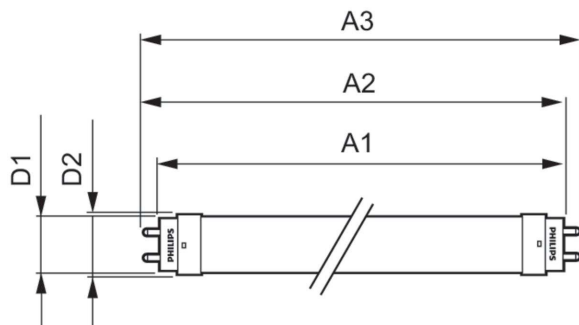

Product data

General Information	
Cap-Base	G13 [Medium Bi-Pin Fluorescent]
Nominal lifetime	15,000 hour(s)
Switching Cycle	50,000
Lighting Technology	LED
Light Technical	
Color Code	765 [CCT of 6500K]
Beam Angle (Nom)	240 degree(s)
Luminous Flux	1,600 lm
Color Designation	Cool Daylight
Correlated Color Temperature (Nom)	6500 K
Luminous Efficacy (rated) (Nom)	100.00 lm/W
Color Consistency	<7
Color rendering index (CRI)	70
LLMF At End Of Nominal Lifetime (Nom)	70 %
Operating and Electrical	
Line Frequency	50 to 60 Hz
Input Frequency	50 to 60 Hz
Power Consumption	16 W
Starting Time (Nom)	0.5 s
Warm-up time to 60% light	0.5 s

Power Factor (Fraction)	0.5
Voltage (Nom)	220-240 V
Ballast Compatibility	EM
Temperature	
T-Case Maximum (Nom)	60 °C
Controls and Dimming	
Dimmable	No
Mechanical and Housing	
Bulb Finish	Frosted
Bulb Material	Glass
Product Length	1,200 mm
Bulb Shape	T8
Net Weight (Piece)	0.170 kg
Approval and Application	
Energy Saving Product	Yes
Suitable For Accent Lighting	No
Approval Marks	RoHS compliance KEMA Keur certificate
Energy Consumption kWh/1000 h	16 kWh
EU RoHS compliant	Yes

Product	D1	D2	A1	A2	A3	C	D
LEDtube 1200mm	25.68	28 mm	1,198	1,205	1,212	1,212	27.8
16W 765 T8 AP I G	mm		mm	mm	mm	mm	mm

Photometric data

General uniform lighting - LEDtube 1200mm 16W 765 T8 AP I G

Light Distribution Diagram - LEDtube 1200mm 16W 765 T8 AP I G