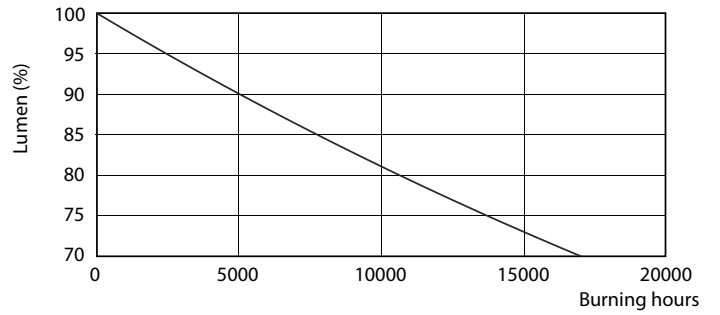

Product data

General Information		Power Factor (Fraction)		0.5
Cap-Base	G13 [Medium Bi-Pin Fluorescent]	Voltage (Nom)	220-240 V	
Nominal lifetime	15,000 hour(s)	Ballast Compatibility	EM	
Switching Cycle	50,000	Temperature		
Lighting Technology	LED	Ambient temperature range	-20 °C to 45 °C	
Light Technical		T-Case Maximum (Nom)	60 °C	
Color Code	765 [CCT of 6500K]	Controls and Dimming		
Beam Angle (Nom)	240 degree(s)	Dimmable	No	
Luminous Flux	1,600 lm	Mechanical and Housing		
Luminous Efficacy (rated) (Nom)	100.00 lm/W	Bulb Finish	Frosted	
Color Designation	Cool Daylight	Bulb Material	Glass	
Correlated Color Temperature (Nom)	6500 K	Product Length	1,200 mm	
Color Consistency	<7	Bulb Shape	T8	
Color rendering index (CRI)	70	Approval and Application		
LLMF At End Of Nominal Lifetime (Nom)	70 %	Energy Saving Product	Yes	
Operating and Electrical		Suitable For Accent Lighting	No	
Line Frequency	50 to 60 Hz	Approval Marks	RoHS compliance KEMA Keur certificate	
Input Frequency	50 to 60 Hz	Energy Consumption kWh/1000 h	16 kWh	
Power Consumption	16 W	EU RoHS compliant	Yes	
Starting Time (Nom)	0.5 s			
Warm-up time to 60% light	0.5 s			

Spectral Power Distribution Colour - LEDtube 1200mm 16W 765 T8 AP I G

Essential LEDtube

Lifetime

LEDtube 16W G13 740 T8 AP I G

LEDtube 16W G13 740 T8 AP I G

LEDtube 16W G13 740 T8 AP I G

Lumen Maintenance Diagram - LEDtube 1200mm 16W 765 T8 AP I G