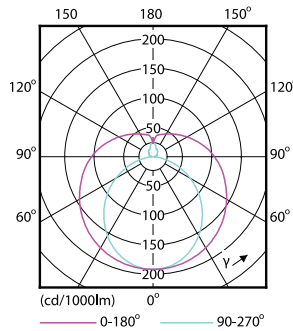

Product data

General Information		Power Factor (Fraction)		0.5
Cap-Base	G13 [Medium Bi-Pin Fluorescent]	Voltage (Nom)	220-240 V	
Nominal lifetime	15,000 hour(s)	Ballast Compatibility	EM	
Switching Cycle	50,000	Temperature		
Lighting Technology	LED	Ambient temperature range	-20 °C to 45 °C	
Light Technical		T-Case Maximum (Nom)	60 °C	
Color Code	765 [CCT of 6500K]	Controls and Dimming		
Beam Angle (Nom)	240 degree(s)	Dimmable	No	
Luminous Flux	1,600 lm	Mechanical and Housing		
Luminous Efficacy (rated) (Nom)	100.00 lm/W	Bulb Finish	Frosted	
Color Designation	Cool Daylight	Bulb Material	Glass	
Correlated Color Temperature (Nom)	6500 K	Product Length	1,200 mm	
Color Consistency	<7	Bulb Shape	T8	
Color rendering index (CRI)	70	Approval and Application		
LLMF At End Of Nominal Lifetime (Nom)	70 %	Energy Saving Product	Yes	
Operating and Electrical		Suitable For Accent Lighting	No	
Line Frequency	50 to 60 Hz	Approval Marks	RoHS compliance KEMA Keur certificate	
Input Frequency	50 to 60 Hz	Energy Consumption kWh/1000 h	16 kWh	
Power Consumption	16 W	EU RoHS compliant	Yes	
Starting Time (Nom)	0.5 s			
Warm-up time to 60% light	0.5 s			

Product	D1	D2	A1	A2	A3	C	D
LEDtube 1200mm	25.68	28 mm	1,198	1,205	1,212	1,212	27.8
16W 765 T8 AP I G	mm		mm	mm	mm	mm	mm

Photometric data

General uniform lighting - LEDtube 1200mm 16W 765 T8 AP I G

Light Distribution Diagram - LEDtube 1200mm 16W 765 T8 AP I G