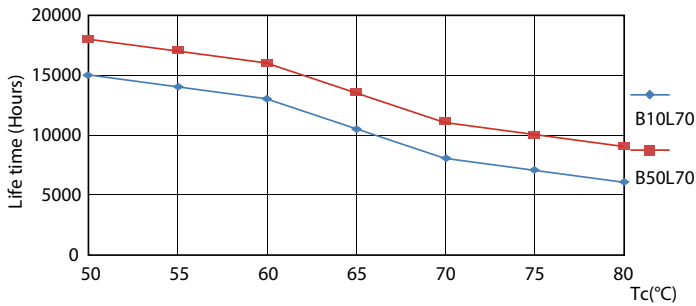

Product data

General Information		Power Factor (Fraction)		0.5
Cap-Base	G13 [Medium Bi-Pin Fluorescent]	Voltage (Nom)	220-240 V	
Nominal lifetime	15,000 hour(s)	Ballast Compatibility	EM	
Switching Cycle	50,000	Temperature		
Lighting Technology	LED	Ambient temperature range	-20 °C to 45 °C	
Light Technical		T-Case Maximum (Nom)	60 °C	
Color Code	765 [CCT of 6500K]	Controls and Dimming		
Beam Angle (Nom)	240 degree(s)	Dimmable	No	
Luminous Flux	1,600 lm	Mechanical and Housing		
Luminous Efficacy (rated) (Nom)	100.00 lm/W	Bulb Finish	Frosted	
Color Designation	Cool Daylight	Bulb Material	Glass	
Correlated Color Temperature (Nom)	6500 K	Product Length	1,200 mm	
Color Consistency	<7	Bulb Shape	T8	
Color rendering index (CRI)	70	Approval and Application		
LLMF At End Of Nominal Lifetime (Nom)	70 %	Energy Saving Product	Yes	
Operating and Electrical		Suitable For Accent Lighting	No	
Line Frequency	50 to 60 Hz	Approval Marks	RoHS compliance KEMA Keur certificate	
Input Frequency	50 to 60 Hz	Energy Consumption kWh/1000 h	16 kWh	
Power Consumption	16 W	EU RoHS compliant	Yes	
Starting Time (Nom)	0.5 s			
Warm-up time to 60% light	0.5 s			

Spectral Power Distribution Colour - LEDtube 1200mm 16W 765 T8 AP I G

Essential LEDtube

Lifetime

LEDtube 16W G13 740 T8 AP I G

LEDtube 16W G13 740 T8 AP I G

LEDtube 16W G13 740 T8 AP I G

Lumen Maintenance Diagram - LEDtube 1200mm 16W 765 T8 AP I G