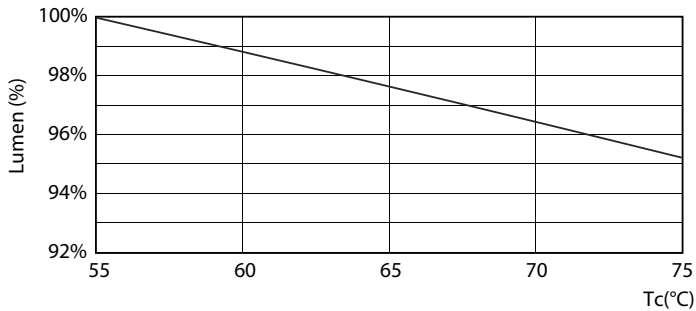

Product data

General Information		Power Factor (Fraction)		0.5
Cap-Base	G13 [Medium Bi-Pin Fluorescent]	Voltage (Nom)	220-240 V	
Nominal lifetime	15,000 hour(s)	Ballast Compatibility	EM	
Switching Cycle	50,000	Temperature		
Lighting Technology	LED	Ambient temperature range	-20 °C to 45 °C	
Light Technical		T-Case Maximum (Nom)	60 °C	
Color Code	765 [CCT of 6500K]	Controls and Dimming		
Beam Angle (Nom)	240 degree(s)	Dimmable	No	
Luminous Flux	1,600 lm	Mechanical and Housing		
Luminous Efficacy (rated) (Nom)	100.00 lm/W	Bulb Finish	Frosted	
Color Designation	Cool Daylight	Bulb Material	Glass	
Correlated Color Temperature (Nom)	6500 K	Product Length	1,200 mm	
Color Consistency	<7	Bulb Shape	T8	
Color rendering index (CRI)	70	Approval and Application		
LLMF At End Of Nominal Lifetime (Nom)	70 %	Energy Saving Product	Yes	
Operating and Electrical		Suitable For Accent Lighting	No	
Line Frequency	50 to 60 Hz	Approval Marks	RoHS compliance KEMA Keur certificate	
Input Frequency	50 to 60 Hz	Energy Consumption kWh/1000 h	16 kWh	
Power Consumption	16 W	EU RoHS compliant	Yes	
Starting Time (Nom)	0.5 s			
Warm-up time to 60% light	0.5 s			

Spectral Power Distribution Colour - LEDtube 1200mm 16W 765 T8 AP I G

Essential LEDtube

Lifetime

LEDtube 16W G13 740 T8 AP I G

LEDtube 16W G13 740 T8 AP I G

LEDtube 16W G13 740 T8 AP I G

Lumen Maintenance Diagram - LEDtube 1200mm 16W 765 T8 AP I G