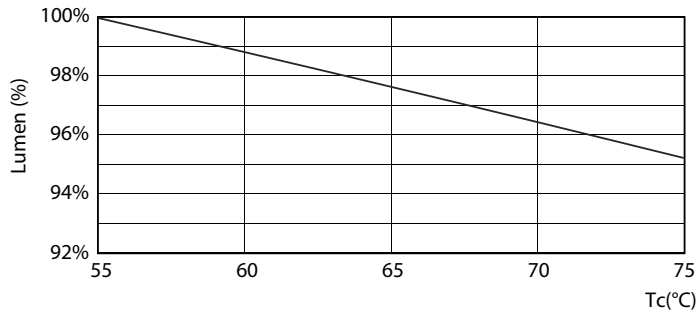

Ecofit Ledtubes T8

Lifetime

Lumen Maintenance Diagram - LEDtube 600mm 8W 740 T8 AP C G