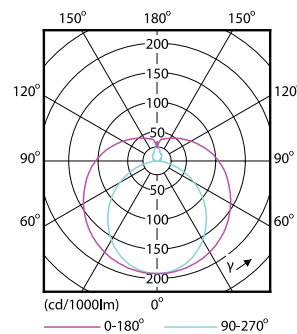

## Dimensional drawing

Product	D1	D2	A1	A2	A3	C	D
8W (18W) G13 Cool White Non- dimmable Linear tube	25.68 mm	28 mm	588.5 mm	595.5 mm	602.5 mm	602.5 mm	27.8 mm

## Photometric data

General uniform lighting - LEDtube 600mm 8W 740 T8 AP C G

Light Distribution Diagram - LEDtube 600mm 8W 740 T8 AP C G

## Photometric data

Spectral Power Distribution Colour - LEDtube 600mm 8W 740 T8 AP C G