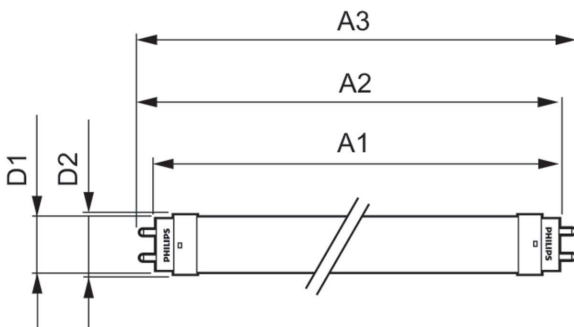

## Product Data

Order product name	8W (18W) G13 Cool White Non-dimmable Linear tube
--------------------	---

Full product name	8W (18W) G13 Cool White Non-dimmable Linear tube
Full product code	871869652505000
Order code	929001184708
Material Nr. (12NC)	929001184708
Numerator - Quantity Per Pack	1
EAN/UPC - Product/Case	8718696525050
Numerator - Packs per outer box	10
EAN/UPC - Case	8718696525067

## Dimensional drawing

Product	D1	D2	A1	A2	A3	C	D
8W (18W) G13 Cool White Non- dimmable Linear tube	25.68 mm	28 mm	588.5 mm	595.5 mm	602.5 mm	602.5 mm	27.8 mm