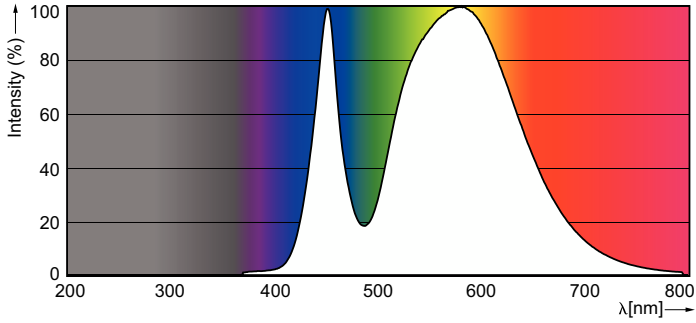

## Photometric data

Spectral Power Distribution Colour - LEDtube 600mm 8W 740 T8 AP C G