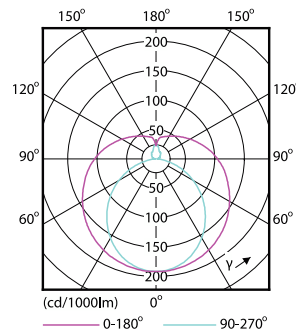

Product data

General Information		Power Consumption	
Cap-Base	G13 [Medium Bi-Pin Fluorescent]	Power Consumption	8 W
Nominal lifetime	15,000 hour(s)	Starting Time (Nom)	0.5 s
Switching Cycle	50,000	Warm-up time to 60% light	0.5 s
Rated Lifetime (Hours)	15,000 hour(s)	Power Factor (Fraction)	0.5
Lighting Technology	LED	Voltage (Nom)	220-240 V
		Ballast Compatibility	EM
Light Technical		Temperature	
Color Code	740 [CCT of 4000K]	Ambient temperature range	-20 °C to 45 °C
Beam Angle (Nom)	240 degree(s)	T-Case Maximum (Nom)	60 °C
Luminous Flux	800 lm		
Color Designation	Cool White (CW)	Controls and Dimming	
Luminous Efficacy (rated) (Nom)	100.00 lm/W	Dimmable	No
Correlated Color Temperature (Nom)	4000 K		
Color Consistency	<7	Mechanical and Housing	
Color rendering index (CRI)	73	Bulb Finish	Frosted
LLMF At End Of Nominal Lifetime (Nom)	70 %	Bulb Material	Glass
		Product Length	600 mm
		Bulb Shape	T8
Operating and Electrical			
Line Frequency	50 to 60 Hz		
Input Frequency	50 to 60 Hz		

Product Data

Order product name	8W (18W) G13 Cool White Non-dimmable Linear tube
--------------------	---

Full product name	8W (18W) G13 Cool White Non-dimmable Linear tube
Full product code	871869652505000
Order code	929001184708
Material Nr. (12NC)	929001184708
Net Weight (Piece)	0.185 kg
EAN/UPC - Product/Case	8718696525050
Numerator - Packs per outer box	10
EAN/UPC - Case	8718696525067

Dimensional drawing

Product	D1	D2	A1	A2	A3	C	D
8W (18W) G13 Cool White Non- dimmable Linear tube	25.68 mm	28 mm	588.5 mm	595.5 mm	602.5 mm	602.5 mm	27.8 mm

Photometric data

General uniform lighting - LEDtube 600mm 8W 740 T8 AP C G

Light Distribution Diagram - LEDtube 600mm 8W 740 T8 AP C G

Ecofit Ledtubes T8

Photometric data

Spectral Power Distribution Colour - LEDtube 600mm 8W 740 T8 AP C G

Lifetime

LEDtube 16W G13 740 T8 AP I G

LEDtube 16W G13 740 T8 AP I G