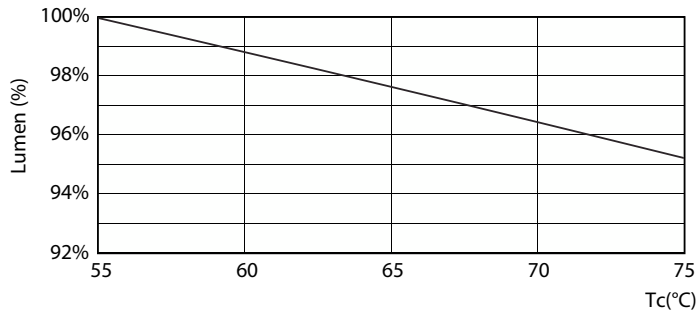

Ecofit Ledtubes T8

Lifetime

Lumen Maintenance Diagram - LEDtube 600mm 8W 740 T8 AP C G