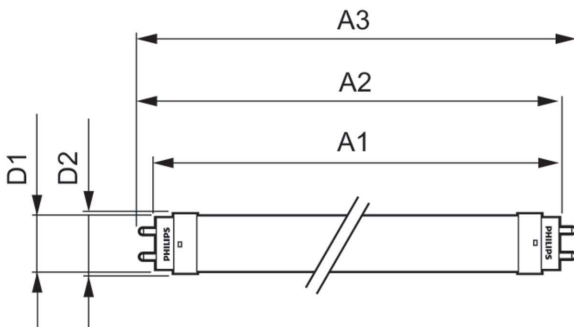

## Product Data

Order product name	8W (18W) G13 Cool White Non-dimmable Linear tube
--------------------	---

Full product name	8W (18W) G13 Cool White Non-dimmable Linear tube
Full product code	871869652505000
Order code	929001184708
Material Nr. (12NC)	929001184708
Numerator - Quantity Per Pack	1
Net Weight (Piece)	0.090 kg
EAN/UPC - Product/Case	8718696525050
Numerator - Packs per outer box	10
EAN/UPC - Case	8718696525067

## Dimensional drawing

Product	D1	D2	A1	A2	A3	C	D
8W (18W) G13 Cool White Non- dimmable Linear tube	25.68 mm	28 mm	588.5 mm	595.5 mm	602.5 mm	602.5 mm	27.8 mm