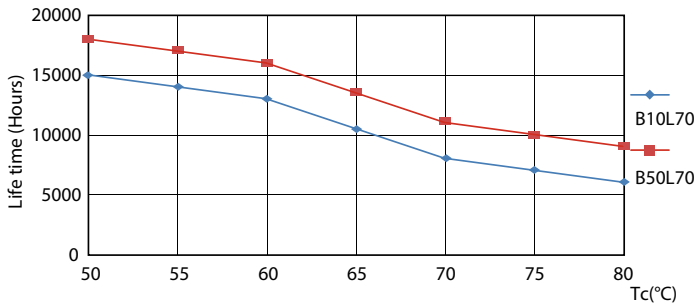

Product data

General Information		Power Consumption	
Cap-Base	G13 [Medium Bi-Pin Fluorescent]	Power Consumption	8 W
Nominal lifetime	15,000 hour(s)	Starting Time (Nom)	0.5 s
Switching Cycle	50,000	Warm-up time to 60% light	0.5 s
Rated Lifetime (Hours)	15,000 hour(s)	Power Factor (Fraction)	0.5
Lighting Technology	LED	Voltage (Nom)	220-240 V
		Ballast Compatibility	EM
Light Technical		Temperature	
Color Code	740 [CCT of 4000K]	Ambient temperature range	-20 °C to 45 °C
Beam Angle (Nom)	240 degree(s)	T-Case Maximum (Nom)	60 °C
Luminous Flux	800 lm		
Color Designation	Cool White (CW)	Controls and Dimming	
Luminous Efficacy (rated) (Nom)	100.00 lm/W	Dimmable	No
Correlated Color Temperature (Nom)	4000 K		
Color Consistency	<7	Mechanical and Housing	
Color rendering index (CRI)	73	Bulb Finish	Frosted
LLMF At End Of Nominal Lifetime (Nom)	70 %	Bulb Material	Glass
		Product Length	600 mm
		Bulb Shape	T8
Operating and Electrical			
Line Frequency	50 to 60 Hz		
Input Frequency	50 to 60 Hz		

Light Distribution Diagram - LEDtube 600mm 8W 740 T8 AP C G

Ecofit Ledtubes T8

Photometric data

Spectral Power Distribution Colour - LEDtube 600mm 8W 740 T8 AP C G

Lifetime

LEDtube 16W G13 740 T8 AP I G

LEDtube 16W G13 740 T8 AP I G