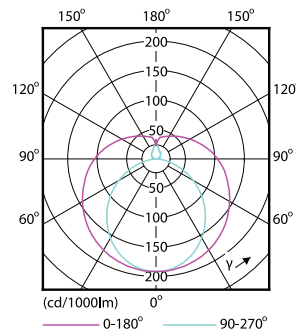

## Product Data

Order product name	8W (18W) G13 Cool White Non-dimmable Linear tube
--------------------	---

Full product name	8W (18W) G13 Cool White Non-dimmable Linear tube
Full product code	871869652505000
Order code	929001184708
Material Nr. (12NC)	929001184708
Numerator - Quantity Per Pack	1
Net Weight (Piece)	0.090 kg
EAN/UPC - Product/Case	8718696525050
Numerator - Packs per outer box	10
EAN/UPC - Case	8718696525067

## Dimensional drawing

Product	D1	D2	A1	A2	A3	C	D
8W (18W) G13 Cool White Non- dimmable Linear tube	25.68 mm	28 mm	588.5 mm	595.5 mm	602.5 mm	602.5 mm	27.8 mm

## Photometric data

General uniform lighting - LEDtube 600mm 8W 740 T8 AP C G

Light Distribution Diagram - LEDtube 600mm 8W 740 T8 AP C G

## Photometric data

Spectral Power Distribution Colour - LEDtube 600mm 8W 740 T8 AP C G