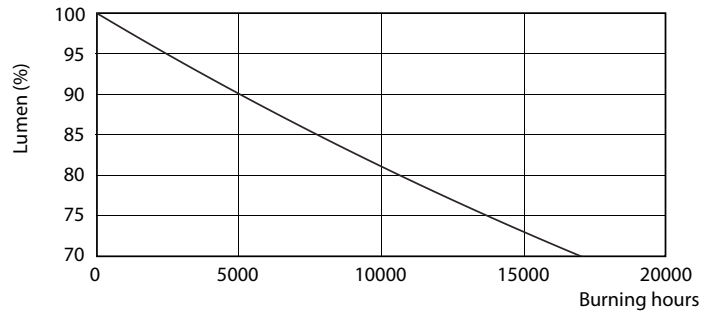

LEDtube 16W G13 740 T8 AP I G

Lumen Maintenance Diagram - LEDtube 600mm 8W 740 T8 AP C G