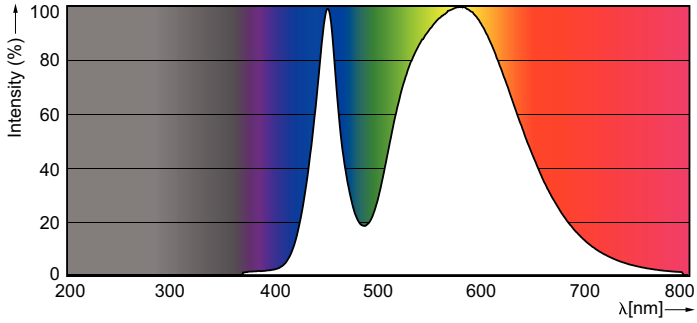

Product data

General Information		Power Consumption	
Cap-Base	G13 [Medium Bi-Pin Fluorescent]	Power Consumption	8 W
Nominal lifetime	15,000 hour(s)	Starting Time (Nom)	0.5 s
Switching Cycle	50,000	Warm-up time to 60% light	0.5 s
Rated Lifetime (Hours)	15,000 hour(s)	Power Factor (Fraction)	0.5
Lighting Technology	LED	Voltage (Nom)	220-240 V
		Ballast Compatibility	EM
Light Technical		Temperature	
Color Code	740 [CCT of 4000K]	Ambient temperature range	-20 °C to 45 °C
Beam Angle (Nom)	240 degree(s)	T-Case Maximum (Nom)	60 °C
Luminous Flux	800 lm		
Color Designation	Cool White (CW)	Controls and Dimming	
Luminous Efficacy (rated) (Nom)	100.00 lm/W	Dimmable	No
Correlated Color Temperature (Nom)	4000 K		
Color Consistency	<7	Mechanical and Housing	
Color rendering index (CRI)	73	Bulb Finish	Frosted
LLMF At End Of Nominal Lifetime (Nom)	70 %	Bulb Material	Glass
		Product Length	600 mm
		Bulb Shape	T8
Operating and Electrical			
Line Frequency	50 to 60 Hz		
Input Frequency	50 to 60 Hz		

Dimensional drawing

Product	D1	D2	A1	A2	A3	C	D
8W (18W) G13 Cool White Non- dimmable Linear tube	25.68 mm	28 mm	588.5 mm	595.5 mm	602.5 mm	602.5 mm	27.8 mm

Photometric data

General uniform lighting - LEDtube 600mm 8W 740 T8 AP C G

Light Distribution Diagram - LEDtube 600mm 8W 740 T8 AP C G

Ecofit Ledtubes T8

Photometric data

Spectral Power Distribution Colour - LEDtube 600mm 8W 740 T8 AP C G

Lifetime

LEDtube 16W G13 740 T8 AP I G

LEDtube 16W G13 740 T8 AP I G