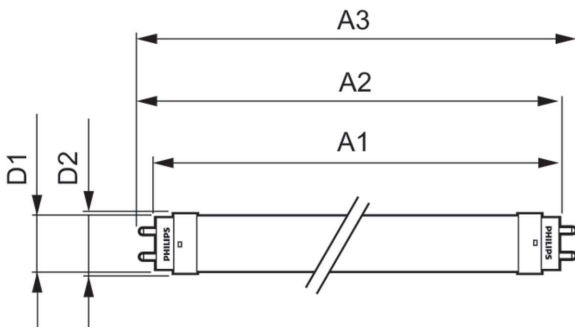

Product Data

| | |
|--------------------|---|
| Order product name | 8W (18W) G13 Cool White Non-dimmable Linear tube |
|--------------------|---|

| | |
|---------------------------------|---|
| Full product name | 8W (18W) G13 Cool White Non-dimmable Linear tube |
| Full product code | 871869652505000 |
| Order code | 929001184708 |
| Material Nr. (12NC) | 929001184708 |
| Numerator - Quantity Per Pack | 1 |
| Net Weight (Piece) | 0.090 kg |
| EAN/UPC - Product/Case | 8718696525050 |
| Numerator - Packs per outer box | 10 |
| EAN/UPC - Case | 8718696525067 |

Dimensional drawing

| Product | D1 | D2 | A1 | A2 | A3 | C | D |
|--|-------------|-------|-------------|-------------|-------------|-------------|------------|
| 8W (18W) G13 Cool White Non- dimmable Linear tube | 25.68 mm | 28 mm | 588.5 mm | 595.5 mm | 602.5 mm | 602.5 mm | 27.8 mm |

Photometric data

General uniform lighting - LEDtube 600mm 8W 740 T8 AP C G

Light Distribution Diagram - LEDtube 600mm 8W 740 T8 AP C G

Ecofit Ledtubes T8

Photometric data

Spectral Power Distribution Colour - LEDtube 600mm 8W 740 T8 AP C G