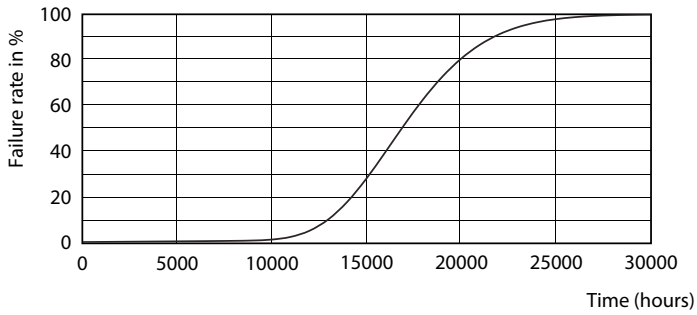

Lifetime

LEDtube 16W G13 740 T8 AP I G