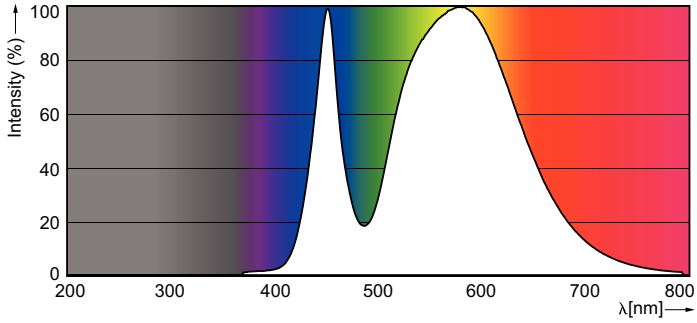

Product data

| General Information | | Power Consumption | |
|---------------------------------------|---------------------------------|---------------------------|-----------------|
| Cap-Base | G13 [Medium Bi-Pin Fluorescent] | Power Consumption | 8 W |
| Nominal lifetime | 15,000 hour(s) | Starting Time (Nom) | 0.5 s |
| Switching Cycle | 50,000 | Warm-up time to 60% light | 0.5 s |
| Rated Lifetime (Hours) | 15,000 hour(s) | Power Factor (Fraction) | 0.5 |
| Lighting Technology | LED | Voltage (Nom) | 220-240 V |
| | | Ballast Compatibility | EM |
| Light Technical | | Temperature | |
| Color Code | 740 [CCT of 4000K] | Ambient temperature range | -20 °C to 45 °C |
| Beam Angle (Nom) | 240 degree(s) | T-Case Maximum (Nom) | 60 °C |
| Luminous Flux | 800 lm | | |
| Luminous Efficacy (rated) (Nom) | 100.00 lm/W | Controls and Dimming | |
| Color Designation | Cool White (CW) | Dimmable | No |
| Correlated Color Temperature (Nom) | 4000 K | | |
| Color Consistency | <7 | Mechanical and Housing | |
| Color rendering index (CRI) | 73 | Bulb Finish | Frosted |
| LLMF At End Of Nominal Lifetime (Nom) | 70 % | Bulb Material | Glass |
| | | Product Length | 600 mm |
| | | Bulb Shape | T8 |
| Operating and Electrical | | | |
| Line Frequency | 50 to 60 Hz | | |
| Input Frequency | 50 to 60 Hz | | |

Photometric data

General uniform lighting - LEDtube 600mm 8W 740 T8 AP C G

Light Distribution Diagram - LEDtube 600mm 8W 740 T8 AP C G

Ecofit Ledtubes T8

Photometric data

Spectral Power Distribution Colour - LEDtube 600mm 8W 740 T8 AP C G