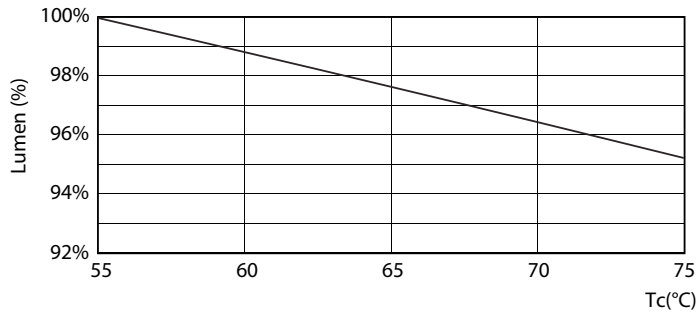

Product data

| General Information | | Power Consumption | |
|---------------------------------------|---------------------------------|---------------------------|-----------------|
| Cap-Base | G13 [Medium Bi-Pin Fluorescent] | Power Consumption | 8 W |
| Nominal lifetime | 15,000 hour(s) | Starting Time (Nom) | 0.5 s |
| Switching Cycle | 50,000 | Warm-up time to 60% light | 0.5 s |
| Rated Lifetime (Hours) | 15,000 hour(s) | Power Factor (Fraction) | 0.5 |
| Lighting Technology | LED | Voltage (Nom) | 220-240 V |
| | | Ballast Compatibility | EM |
| Light Technical | | Temperature | |
| Color Code | 740 [CCT of 4000K] | Ambient temperature range | -20 °C to 45 °C |
| Beam Angle (Nom) | 240 degree(s) | T-Case Maximum (Nom) | 60 °C |
| Luminous Flux | 800 lm | | |
| Luminous Efficacy (rated) (Nom) | 100.00 lm/W | Controls and Dimming | |
| Color Designation | Cool White (CW) | Dimmable | No |
| Correlated Color Temperature (Nom) | 4000 K | | |
| Color Consistency | <7 | Mechanical and Housing | |
| Color rendering index (CRI) | 73 | Bulb Finish | Frosted |
| LLMF At End Of Nominal Lifetime (Nom) | 70 % | Bulb Material | Glass |
| | | Product Length | 600 mm |
| | | Bulb Shape | T8 |
| Operating and Electrical | | | |
| Line Frequency | 50 to 60 Hz | | |
| Input Frequency | 50 to 60 Hz | | |

Photometric data

General uniform lighting - LEDtube 600mm 8W 740 T8 AP C G

Light Distribution Diagram - LEDtube 600mm 8W 740 T8 AP C G

Ecofit Ledtubes T8

Photometric data

Spectral Power Distribution Colour - LEDtube 600mm 8W 740 T8 AP C G

Lifetime

LEDtube 16W G13 740 T8 AP I G

LEDtube 16W G13 740 T8 AP I G

LEDtube 16W G13 740 T8 AP I G

Lumen Maintenance Diagram - LEDtube 600mm 8W 740 T8 AP C G

Ecofit Ledtubes T8

Lifetime

Lumen Maintenance Diagram - LEDtube 600mm 8W 740 T8 AP C G