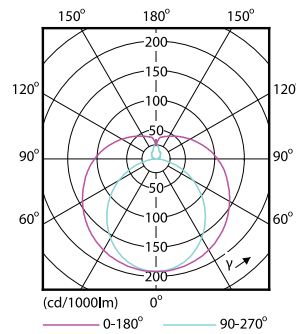

Product Data

| | |
|--------------------|---|
| Order product name | 8W (18W) G13 Cool White Non-dimmable Linear tube |
|--------------------|---|

| | |
|---------------------------------|---|
| Full product name | 8W (18W) G13 Cool White Non-dimmable Linear tube |
| Full product code | 871869652505000 |
| Order code | 929001184708 |
| Material Nr. (12NC) | 929001184708 |
| Numerator - Quantity Per Pack | 1 |
| Net Weight (Piece) | 0.090 kg |
| EAN/UPC - Product/Case | 8718696525050 |
| Numerator - Packs per outer box | 10 |
| EAN/UPC - Case | 8718696525067 |

Dimensional drawing

| Product | D1 | D2 | A1 | A2 | A3 | C | D |
|--|-------------|-------|-------------|-------------|-------------|-------------|------------|
| 8W (18W) G13 Cool White Non- dimmable Linear tube | 25.68 mm | 28 mm | 588.5 mm | 595.5 mm | 602.5 mm | 602.5 mm | 27.8 mm |

Photometric data

General uniform lighting - LEDtube 600mm 8W 740 T8 AP C G

Light Distribution Diagram - LEDtube 600mm 8W 740 T8 AP C G

Ecofit Ledtubes T8

Photometric data

Spectral Power Distribution Colour - LEDtube 600mm 8W 740 T8 AP C G