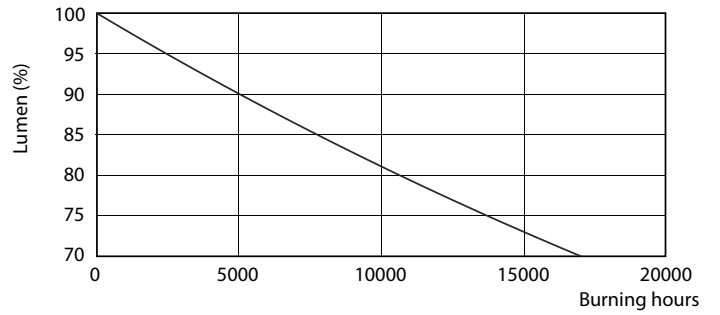

Product data

General Information	
Cap-Base	G13 [Medium Bi-Pin Fluorescent]
Nominal lifetime	15,000 hour(s)
Switching Cycle	50,000
Lighting Technology	LED
Light Technical	
Color Code	740 [CCT of 4000K]
Beam Angle (Nom)	240 degree(s)
Luminous Flux	800 lm
Color Designation	Cool White (CW)
Correlated Color Temperature (Nom)	4000 K
Luminous Efficacy (rated) (Nom)	100.00 lm/W
Color Consistency	<7
Color rendering index (CRI)	70
LLMF At End Of Nominal Lifetime (Nom)	70 %
Operating and Electrical	
Line Frequency	50 to 60 Hz
Input Frequency	50 to 60 Hz
Power Consumption	8 W
Starting Time (Nom)	0.5 s
Warm-up time to 60% light	0.5 s

Spectral Power Distribution Colour - LEDtube 600mm 8W 740 T8 AP I G

Essential LEDtube

Lifetime

LEDtube 16W G13 740 T8 AP I G

LEDtube 16W G13 740 T8 AP I G

LEDtube 16W G13 740 T8 AP I G

Lumen Maintenance Diagram - LEDtube 600mm 8W 740 T8 AP I G