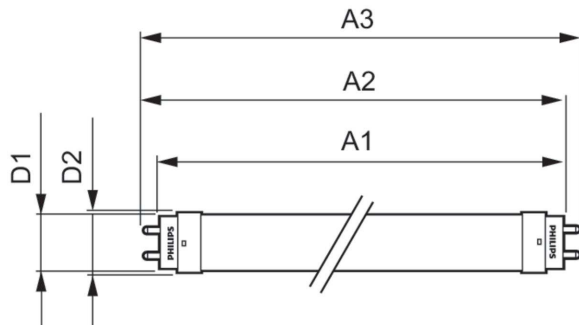

Product data

General Information	
Cap-Base	G13 [Medium Bi-Pin Fluorescent]
Nominal lifetime	15,000 hour(s)
Switching Cycle	50,000
Lighting Technology	LED
Light Technical	
Color Code	740 [CCT of 4000K]
Beam Angle (Nom)	240 degree(s)
Luminous Flux	800 lm
Color Designation	Cool White (CW)
Correlated Color Temperature (Nom)	4000 K
Luminous Efficacy (rated) (Nom)	100.00 lm/W
Color Consistency	<7
Color rendering index (CRI)	70
LLMF At End Of Nominal Lifetime (Nom)	70 %
Operating and Electrical	
Line Frequency	50 to 60 Hz
Input Frequency	50 to 60 Hz
Power Consumption	8 W
Starting Time (Nom)	0.5 s
Warm-up time to 60% light	0.5 s

Power Factor (Fraction)	0.5
Voltage (Nom)	220-240 V
Ballast Compatibility	EM
Temperature	
T-Case Maximum (Nom)	60 °C
Controls and Dimming	
Dimmable	No
Mechanical and Housing	
Bulb Finish	Frosted
Bulb Material	Glass
Product Length	600 mm
Bulb Shape	T8
Net Weight (Piece)	0.090 kg
Approval and Application	
Energy Saving Product	Yes
Suitable For Accent Lighting	No
Approval Marks	RoHS compliance KEMA Keur certificate
Energy Consumption kWh/1000 h	8 kWh
EU RoHS compliant	Yes

Product	D1	D2	A1	A2	A3	C	D
LEDtube 600mm	25.68	28 mm	588.5	595.5	602.5	602.5	27.8
8W 740 T8 AP I G	mm		mm	mm	mm	mm	mm

Photometric data

General uniform lighting - LEDtube 600mm 8W 740 T8 AP I G

Light Distribution Diagram - LEDtube 600mm 8W 740 T8 AP I G