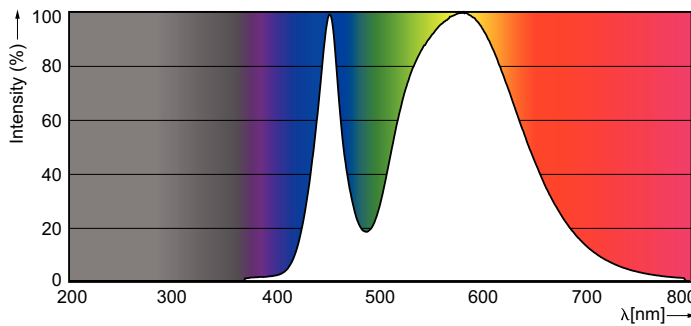

General uniform lighting - LEDtube 600mm 8W 740 T8 AP I G

Spectral Power Distribution Colour - LEDtube 600mm 8W 740 T8 AP I G