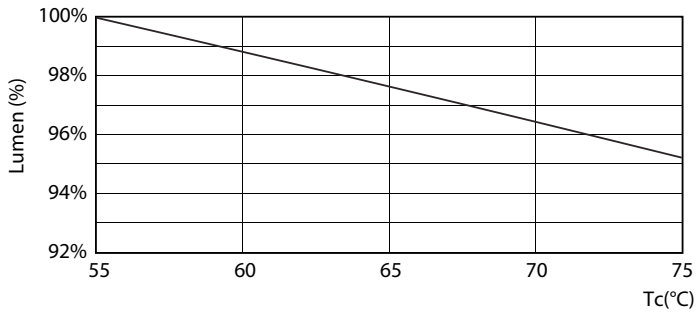

Product data

General Information	
Cap-Base	G13 [Medium Bi-Pin Fluorescent]
Nominal lifetime	15,000 hour(s)
Switching Cycle	50,000
Lighting Technology	LED
Light Technical	
Color Code	740 [CCT of 4000K]
Beam Angle (Nom)	240 degree(s)
Luminous Flux	800 lm
Color Designation	Cool White (CW)
Correlated Color Temperature (Nom)	4000 K
Luminous Efficacy (rated) (Nom)	100.00 lm/W
Color Consistency	<7
Color rendering index (CRI)	70
LLMF At End Of Nominal Lifetime (Nom)	70 %
Operating and Electrical	
Line Frequency	50 to 60 Hz
Input Frequency	50 to 60 Hz
Power Consumption	8 W
Starting Time (Nom)	0.5 s
Warm-up time to 60% light	0.5 s

Spectral Power Distribution Colour - LEDtube 600mm 8W 740 T8 AP I G

Essential LEDtube

Lifetime

LEDtube 16W G13 740 T8 AP I G

LEDtube 16W G13 740 T8 AP I G

LEDtube 16W G13 740 T8 AP I G

Lumen Maintenance Diagram - LEDtube 600mm 8W 740 T8 AP I G