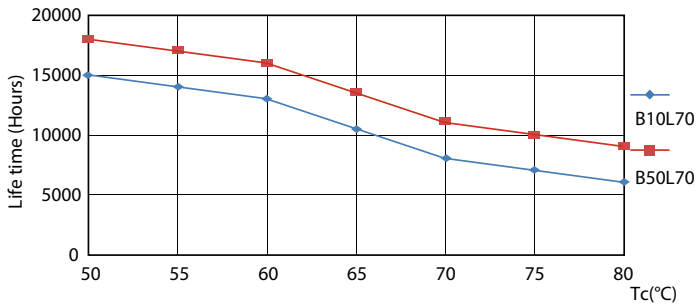

Product data

General Information	
Cap-Base	G13 [Medium Bi-Pin Fluorescent]
Nominal lifetime	15,000 hour(s)
Switching Cycle	50,000
Lighting Technology	LED
Light Technical	
Color Code	740 [CCT of 4000K]
Beam Angle (Nom)	240 degree(s)
Luminous Flux	800 lm
Color Designation	Cool White (CW)
Correlated Color Temperature (Nom)	4000 K
Luminous Efficacy (rated) (Nom)	100.00 lm/W
Color Consistency	<7
Color rendering index (CRI)	70
LLMF At End Of Nominal Lifetime (Nom)	70 %
Operating and Electrical	
Line Frequency	50 to 60 Hz
Input Frequency	50 to 60 Hz
Power Consumption	8 W
Starting Time (Nom)	0.5 s
Warm-up time to 60% light	0.5 s

Spectral Power Distribution Colour - LEDtube 600mm 8W 740 T8 AP I G

Essential LEDtube

Lifetime

LEDtube 16W G13 740 T8 AP I G

LEDtube 16W G13 740 T8 AP I G

LEDtube 16W G13 740 T8 AP I G

Lumen Maintenance Diagram - LEDtube 600mm 8W 740 T8 AP I G