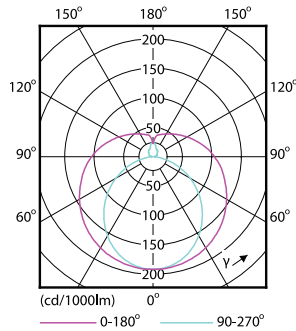

Product data

General Information	
Cap-Base	G13 [Medium Bi-Pin Fluorescent]
Nominal lifetime	15,000 hour(s)
Switching Cycle	50,000
Lighting Technology	LED
Light Technical	
Color Code	740 [CCT of 4000K]
Beam Angle (Nom)	240 degree(s)
Luminous Flux	800 lm
Color Designation	Cool White (CW)
Correlated Color Temperature (Nom)	4000 K
Luminous Efficacy (rated) (Nom)	100.00 lm/W
Color Consistency	<7
Color rendering index (CRI)	70
LLMF At End Of Nominal Lifetime (Nom)	70 %
Operating and Electrical	
Line Frequency	50 to 60 Hz
Input Frequency	50 to 60 Hz
Power Consumption	8 W
Starting Time (Nom)	0.5 s
Warm-up time to 60% light	0.5 s

Power Factor (Fraction)	0.5
Voltage (Nom)	220-240 V
Ballast Compatibility	EM
Temperature	
T-Case Maximum (Nom)	60 °C
Controls and Dimming	
Dimmable	No
Mechanical and Housing	
Bulb Finish	Frosted
Bulb Material	Glass
Product Length	600 mm
Bulb Shape	T8
Net Weight (Piece)	0.090 kg
Approval and Application	
Energy Saving Product	Yes
Suitable For Accent Lighting	No
Approval Marks	RoHS compliance KEMA Keur certificate
Energy Consumption kWh/1000 h	8 kWh
EU RoHS compliant	Yes

Essential LEDtube

EyeComfort	Yes
LED Innovations	EyeComfort
Ambient temperature range	-20 °C to 45 °C
Product Data	
Order product name	LEDtube 600mm 8W 740 T8 AP I G
Full product name	LEDtube 600mm 8W 740 T8 AP I G
Full product code	871869664603800

Product	D1	D2	A1	A2	A3	C	D
LEDtube 600mm	25.68	28 mm	588.5	595.5	602.5	602.5	27.8
8W 740 T8 AP I G	mm		mm	mm	mm	mm	mm

Photometric data

General uniform lighting - LEDtube 600mm 8W 740 T8 AP I G

Light Distribution Diagram - LEDtube 600mm 8W 740 T8 AP I G