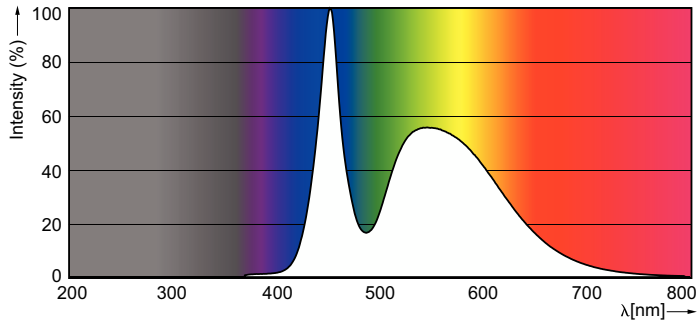

## Photometric data

Spectral Power Distribution Colour - LEDtube 600mm 8W 765 T8 AP C G