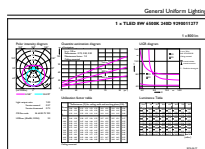

Photometric data

General uniform lighting - LEDtube 600mm 8W 765 T8 AP C G

Light Distribution Diagram - LEDtube 600mm 8W 765 T8 AP C G