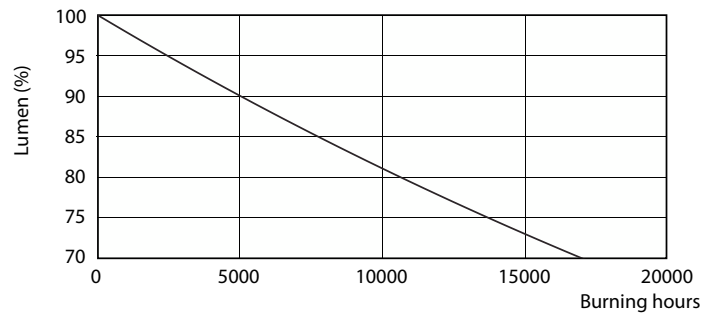

LEDtube 16W G13 740 T8 AP I G

Lumen Maintenance Diagram - LEDtube 600mm 8W 765 T8 AP C G