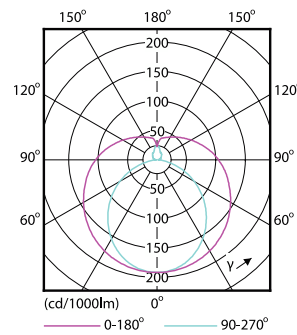

## Product Data

Order product name	8W (18W) G13 Cool daylight Linear tube
Full product name	8W (18W) G13 Cool daylight Linear tube

Full product code	871869652507400
Order code	929001184808
Material Nr. (12NC)	929001184808
Numerator - Quantity Per Pack	1
EAN/UPC - Product/Case	8718696525074
Numerator - Packs per outer box	10
EAN/UPC - Case	8718696525081

## Dimensional drawing

Product	D1	D2	A1	A2	A3	C	D
8W (18W) G13	25.68	28 mm	588.5	595.5	602.5	602.5	27.8
Cool daylight	mm		mm	mm	mm	mm	mm
Linear tube							

## Photometric data

General uniform lighting - LEDtube 600mm 8W 765 T8 AP C G

Light Distribution Diagram - LEDtube 600mm 8W 765 T8 AP C G

## Photometric data

Spectral Power Distribution Colour - LEDtube 600mm 8W 765 T8 AP C G