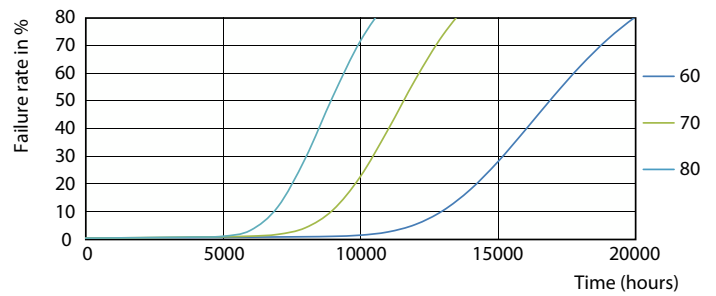

Ecofit Ledtubes T8

Photometric data

Lifetime