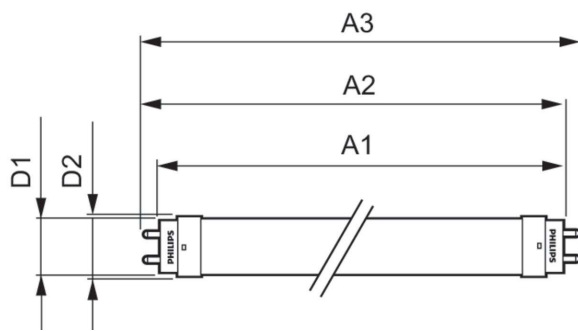

## Product Data

Order product name	8W (18W) G13 Cool daylight Linear tube
Full product name	8W (18W) G13 Cool daylight Linear tube

Full product code	871869652507400
Order code	929001184808
Material Nr. (12NC)	929001184808
Numerator - Quantity Per Pack	1
EAN/UPC - Product/Case	8718696525074
Numerator - Packs per outer box	10
EAN/UPC - Case	8718696525081

## Dimensional drawing

Product	D1	D2	A1	A2	A3	C	D
8W (18W) G13	25.68	28 mm	588.5	595.5	602.5	602.5	27.8
Cool daylight	mm		mm	mm	mm	mm	mm
Linear tube							

## Photometric data

General uniform lighting - LEDtube 600mm 8W 765 T8 AP C G

Light Distribution Diagram - LEDtube 600mm 8W 765 T8 AP C G