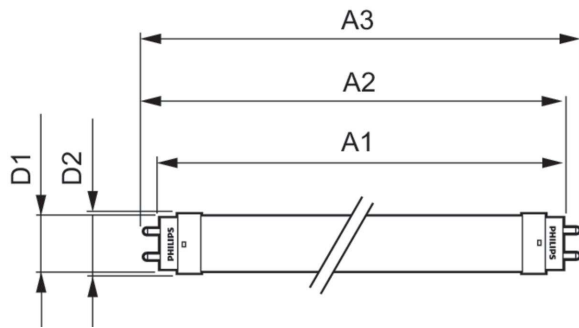

Product data

General Information		Power Consumption	
Cap-Base	G13 [Medium Bi-Pin Fluorescent]	Power Consumption	8 W
Nominal lifetime	15,000 hour(s)	Starting Time (Nom)	0.5 s
Switching Cycle	50,000	Warm-up time to 60% light	0.5 s
Rated Lifetime (Hours)	15,000 hour(s)	Power Factor (Fraction)	0.5
Lighting Technology	LED	Voltage (Nom)	220-240 V
EU RoHS compliant	Yes	Temperature	
Light Technical		Ambient temperature range	-20 °C to 45 °C
Color Code	765 [CCT of 6500K]	T-Case Maximum (Nom)	60 °C
Beam Angle (Nom)	240 degree(s)	Controls and Dimming	
Luminous Flux	800 lm	Dimmable	No
Color Designation	Cool Daylight	Mechanical and Housing	
Correlated Color Temperature (Nom)	6500 K	Product Length	600 mm
Luminous Efficacy (rated) (Nom)	100.00 lm/W	Bulb Shape	T8
Color Consistency	<7	Approval and Application	
Color rendering index (CRI)	73	Energy Saving Product	Yes
LLMF At End Of Nominal Lifetime (Nom)	70 %	Suitable For Accent Lighting	No
Operating and Electrical		Approval Marks	RoHS compliance KEMA Keur certificate
Line Frequency	50 to 60 Hz		
Input Frequency	50 to 60 Hz		

Ecofit Ledtubes T8

Energy Consumption kWh/1000 h	8 kWh
Product Data	
Order product name	LEDtube 600mm 8W 765 T8 AP C G
Full product name	LEDtube 600mm 8W 765 T8 AP C G
Full product code	871869652507400
Order code	929001184808

Material Nr. (12NC)	929001184808
Numerator - Quantity Per Pack	1
EAN/UPC - Product/Case	8718696525074
Numerator - Packs per outer box	10
EAN/UPC - Case	8718696525081

Dimensional drawing

Product	D1	D2	A1	A2	A3	C	D
LEDtube 600mm	25.68	28 mm	588.5	595.5	602.5	602.5	27.8
8W 765 T8 AP C G	mm		mm	mm	mm	mm	mm

Photometric data

General uniform lighting - LEDtube 600mm 8W 765 T8 AP C G

Light Distribution Diagram - LEDtube 600mm 8W 765 T8 AP C G

Spectral Power Distribution Colour - LEDtube 600mm 8W 765 T8 AP C G

Ecofit Ledtubes T8