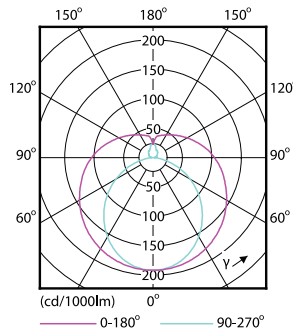

Product data

General Information		Power Consumption	
Cap-Base	G13 [Medium Bi-Pin Fluorescent]	Power Consumption	8 W
Nominal lifetime	15,000 hour(s)	Starting Time (Nom)	0.5 s
Switching Cycle	50,000	Warm-up time to 60% light	0.5 s
Rated Lifetime (Hours)	15,000 hour(s)	Power Factor (Fraction)	0.5
Lighting Technology	LED	Voltage (Nom)	220-240 V
EU RoHS compliant	Yes	Temperature	
Light Technical		Ambient temperature range	-20 °C to 45 °C
Color Code	765 [CCT of 6500K]	T-Case Maximum (Nom)	60 °C
Beam Angle (Nom)	240 degree(s)	Controls and Dimming	
Luminous Flux	800 lm	Dimmable	No
Color Designation	Cool Daylight	Mechanical and Housing	
Correlated Color Temperature (Nom)	6500 K	Product Length	600 mm
Luminous Efficacy (rated) (Nom)	100.00 lm/W	Bulb Shape	T8
Color Consistency	<7	Approval and Application	
Color rendering index (CRI)	73	Energy Saving Product	Yes
LLMF At End Of Nominal Lifetime (Nom)	70 %	Suitable For Accent Lighting	No
Operating and Electrical		Approval Marks	RoHS compliance KEMA Keur certificate
Line Frequency	50 to 60 Hz		
Input Frequency	50 to 60 Hz		

Ecofit Ledtubes T8

Energy Consumption kWh/1000 h	8 kWh
Product Data	
Order product name	LEDtube 600mm 8W 765 T8 AP C G
Full product name	LEDtube 600mm 8W 765 T8 AP C G
Full product code	871869652507400
Order code	929001184808

Material Nr. (12NC)	929001184808
Numerator - Quantity Per Pack	1
EAN/UPC - Product/Case	8718696525074
Numerator - Packs per outer box	10
EAN/UPC - Case	8718696525081

Dimensional drawing

Product	D1	D2	A1	A2	A3	C	D
LEDtube 600mm	25.68	28 mm	588.5	595.5	602.5	602.5	27.8
8W 765 T8 AP C G	mm		mm	mm	mm	mm	mm

Photometric data

General uniform lighting - LEDtube 600mm 8W 765 T8 AP C G

Light Distribution Diagram - LEDtube 600mm 8W 765 T8 AP C G

Spectral Power Distribution Colour - LEDtube 600mm 8W 765 T8 AP C G

Ecofit Ledtubes T8