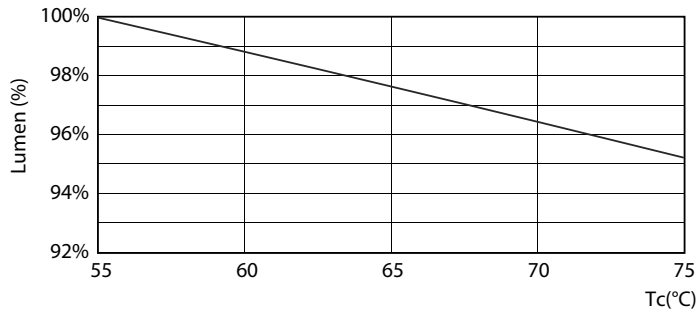

Product data

General Information		Power Consumption	
Cap-Base	G13 [Medium Bi-Pin Fluorescent]	Power Consumption	8 W
Nominal lifetime	15,000 hour(s)	Starting Time (Nom)	0.5 s
Switching Cycle	50,000	Warm-up time to 60% light	0.5 s
Rated Lifetime (Hours)	15,000 hour(s)	Power Factor (Fraction)	0.5
Lighting Technology	LED	Voltage (Nom)	220-240 V
EU RoHS compliant	Yes	Temperature	
Light Technical		Ambient temperature range	-20 °C to 45 °C
Color Code	765 [CCT of 6500K]	T-Case Maximum (Nom)	60 °C
Beam Angle (Nom)	240 degree(s)	Controls and Dimming	
Luminous Flux	800 lm	Dimmable	No
Color Designation	Cool Daylight	Mechanical and Housing	
Correlated Color Temperature (Nom)	6500 K	Product Length	600 mm
Luminous Efficacy (rated) (Nom)	100.00 lm/W	Bulb Shape	T8
Color Consistency	<7	Approval and Application	
Color rendering index (CRI)	73	Energy Saving Product	Yes
LLMF At End Of Nominal Lifetime (Nom)	70 %	Suitable For Accent Lighting	No
Operating and Electrical		Approval Marks	RoHS compliance KEMA Keur certificate
Line Frequency	50 to 60 Hz		
Input Frequency	50 to 60 Hz		

Lifetime

Life Expectancy Diagram - LEDtube 600mm 8W 765 T8 AP C G

Life Expectancy Diagram - LEDtube 600mm 8W 765 T8 AP C G

Life Expectancy Diagram - LEDtube 600mm 8W 765 T8 AP C G

Lumen Maintenance Diagram - LEDtube 600mm 8W 765 T8 AP C G