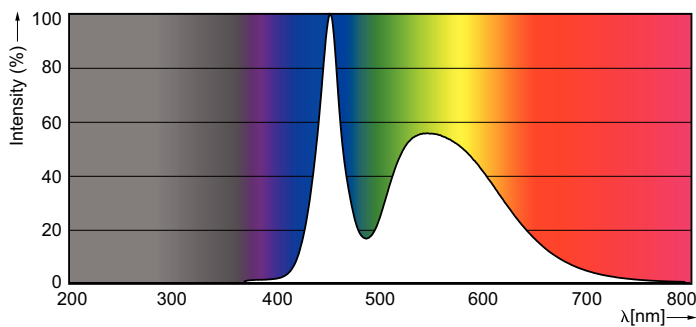

Product data

General Information		Power Consumption	
Cap-Base	G13 [Medium Bi-Pin Fluorescent]	Power Consumption	8 W
Nominal lifetime	15,000 hour(s)	Starting Time (Nom)	0.5 s
Switching Cycle	50,000	Warm-up time to 60% light	0.5 s
Rated Lifetime (Hours)	15,000 hour(s)	Power Factor (Fraction)	0.5
Lighting Technology	LED	Voltage (Nom)	220-240 V
EU RoHS compliant	Yes	Temperature	
Light Technical		Ambient temperature range	-20 °C to 45 °C
Color Code	765 [CCT of 6500K]	T-Case Maximum (Nom)	60 °C
Beam Angle (Nom)	240 degree(s)	Controls and Dimming	
Luminous Flux	800 lm	Dimmable	No
Color Designation	Cool Daylight	Mechanical and Housing	
Correlated Color Temperature (Nom)	6500 K	Product Length	600 mm
Luminous Efficacy (rated) (Nom)	100.00 lm/W	Bulb Shape	T8
Color Consistency	<7	Approval and Application	
Color rendering index (CRI)	73	Energy Saving Product	Yes
LLMF At End Of Nominal Lifetime (Nom)	70 %	Suitable For Accent Lighting	No
Operating and Electrical		Approval Marks	RoHS compliance KEMA Keur certificate
Line Frequency	50 to 60 Hz		
Input Frequency	50 to 60 Hz		

Photometric data

General uniform lighting - LEDtube 600mm 8W 765 T8 AP C G

Light Distribution Diagram - LEDtube 600mm 8W 765 T8 AP C G

Spectral Power Distribution Colour - LEDtube 600mm 8W 765 T8 AP C G

Ecofit Ledtubes T8